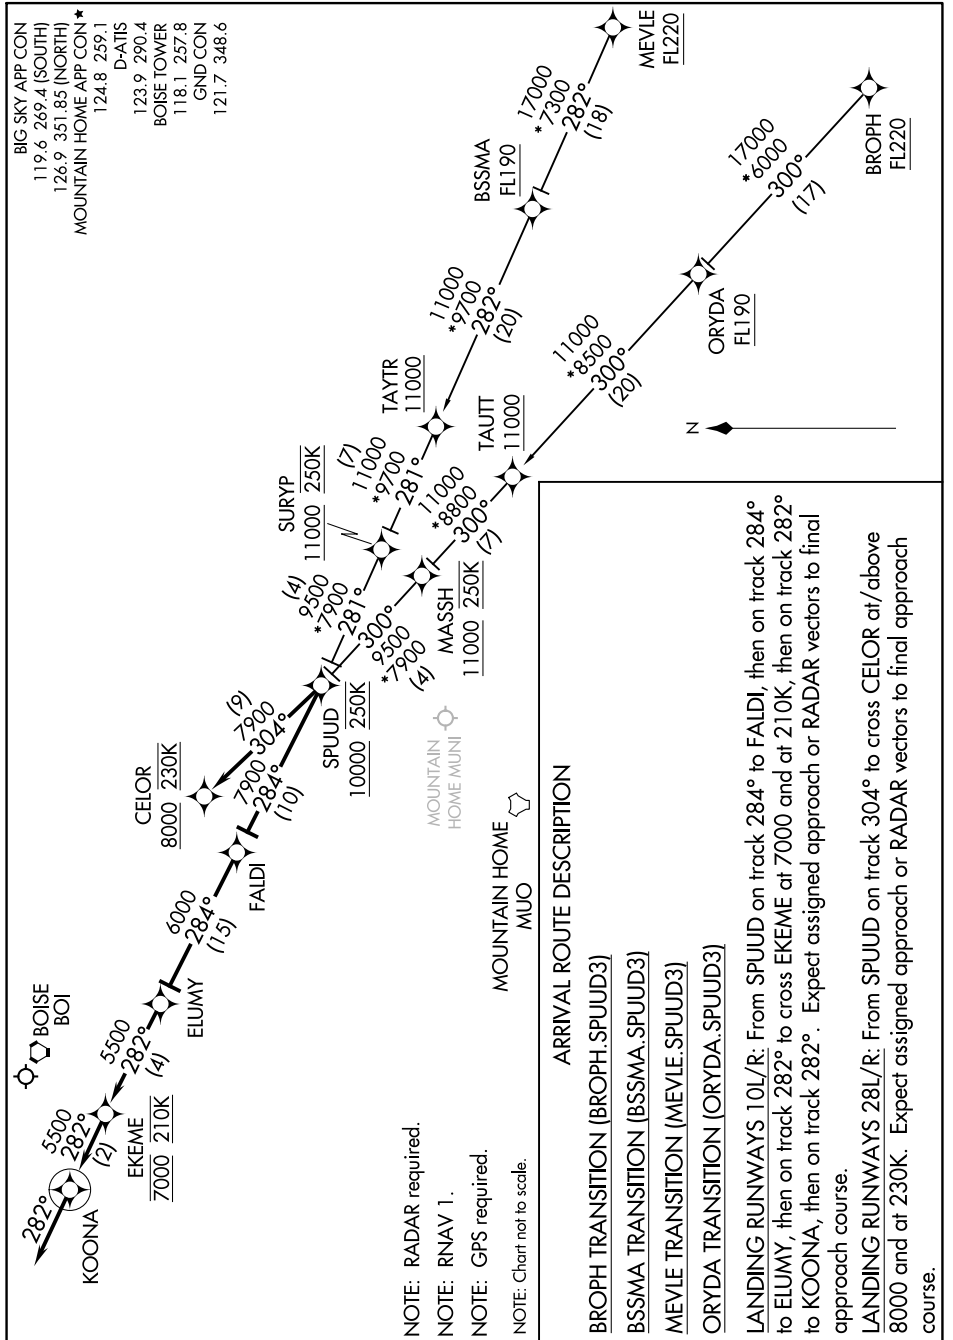

(SPUUD.SPUUD3) 17341

SPUUD THREE ARRIVAL (RNAV)

AL-57 (FAA)

BOISE AIR TERMINAL/GOWEN FIELD (BOI)
BOISE, IDAHO

SPUUD THREE ARRIVAL (RNAV)

(SPUUD.SPUUD3) 07DEC17

BOISE, IDAHO
BOISE AIR TERMINAL/GOWEN FIELD (BOI)

NW-1, 25 FEB 2021 to 25 MAR 2021

NW-1, 25 FEB 2021 to 25 MAR 2021

- NOTE: RADAR required.
- NOTE: RNAV 1.
- NOTE: GPS required.
- NOTE: Chart not to scale.

BIG SKY APP CON
119.6 269.4 (SOUTH)
126.9 351.85 (NORTH)
MOUNTAIN HOME APP CON ★
124.8 259.1

D-AITS
123.9 290.4
BOISE TOWER
118.1 257.8
GND CON
121.7 348.6