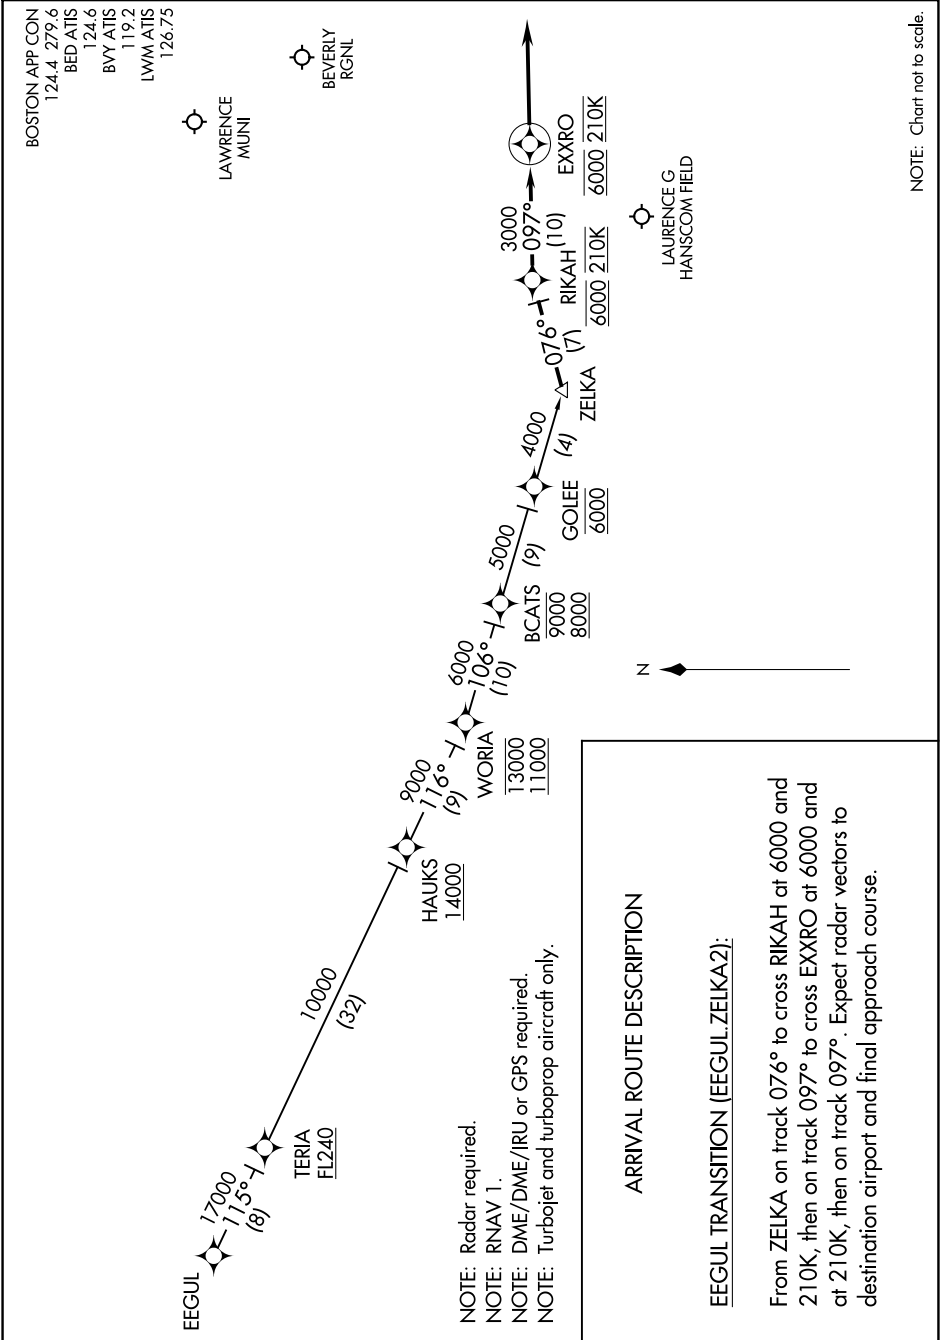

ZELKA TWO ARRIVAL (RNAV)

BEDFORD, MASSACHUSETTS

NE-1, 25 FEB 2021 to 25 MAR 2021

NOTE: Chart not to scale.

NE-1, 25 FEB 2021 to 25 MAR 2021

ZELKA TWO ARRIVAL (RNAV)

BEDFORD, MASSACHUSETTS