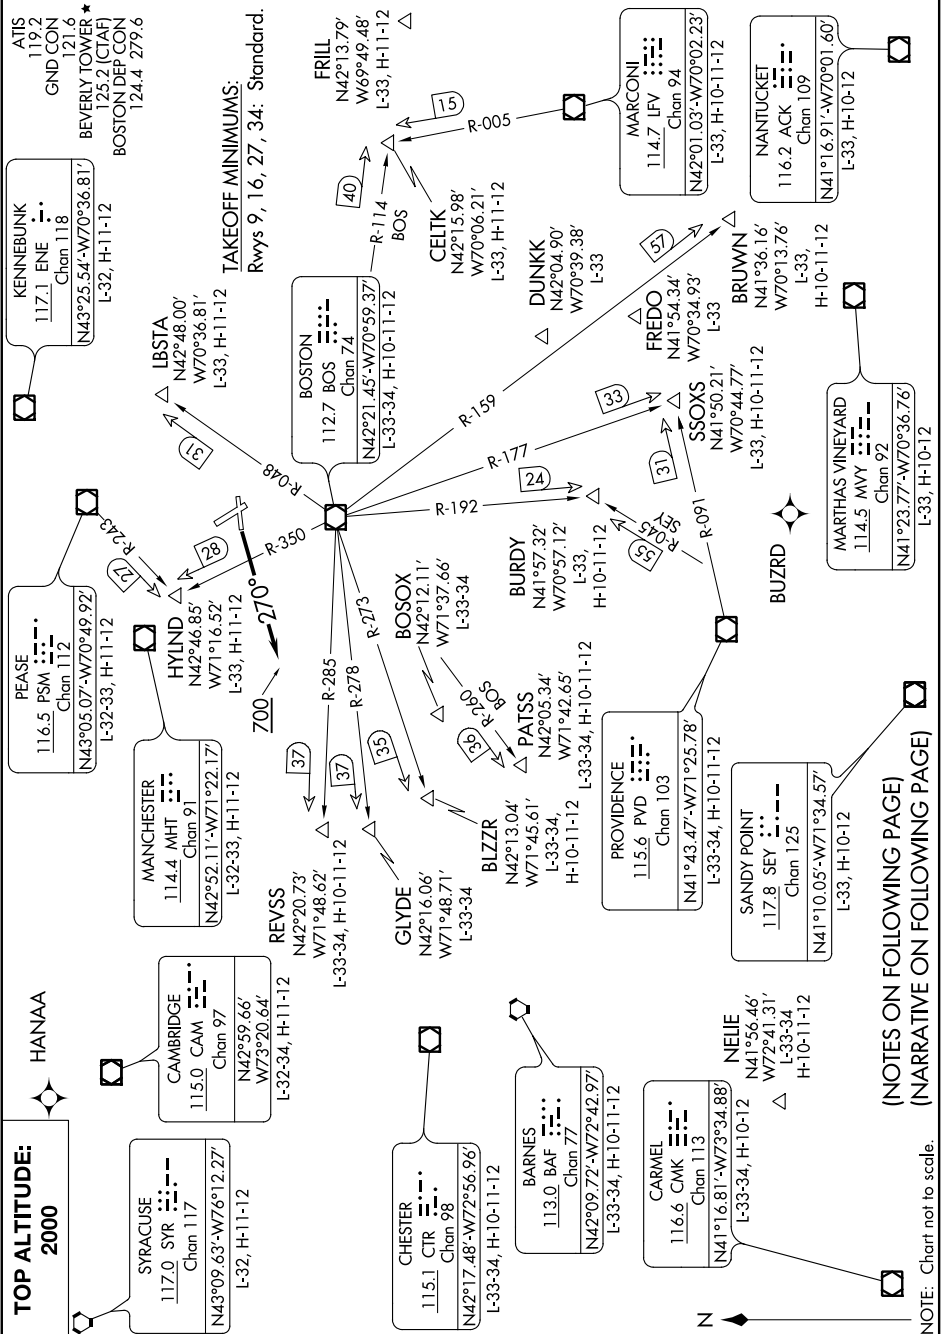

BEVERLY ONE DEPARTURE

AL-5039 (FAA)

BEVERLY RGNL (BVY)
BEVERLY, MASSACHUSETTS

NE-1, 25 FEB 2021 to 25 MAR 2021

NE-1, 25 FEB 2021 to 25 MAR 2021

BEVERLY ONE DEPARTURE

BEVERLY, MASSACHUSETTS
BEVERLY RGNL (BVY)