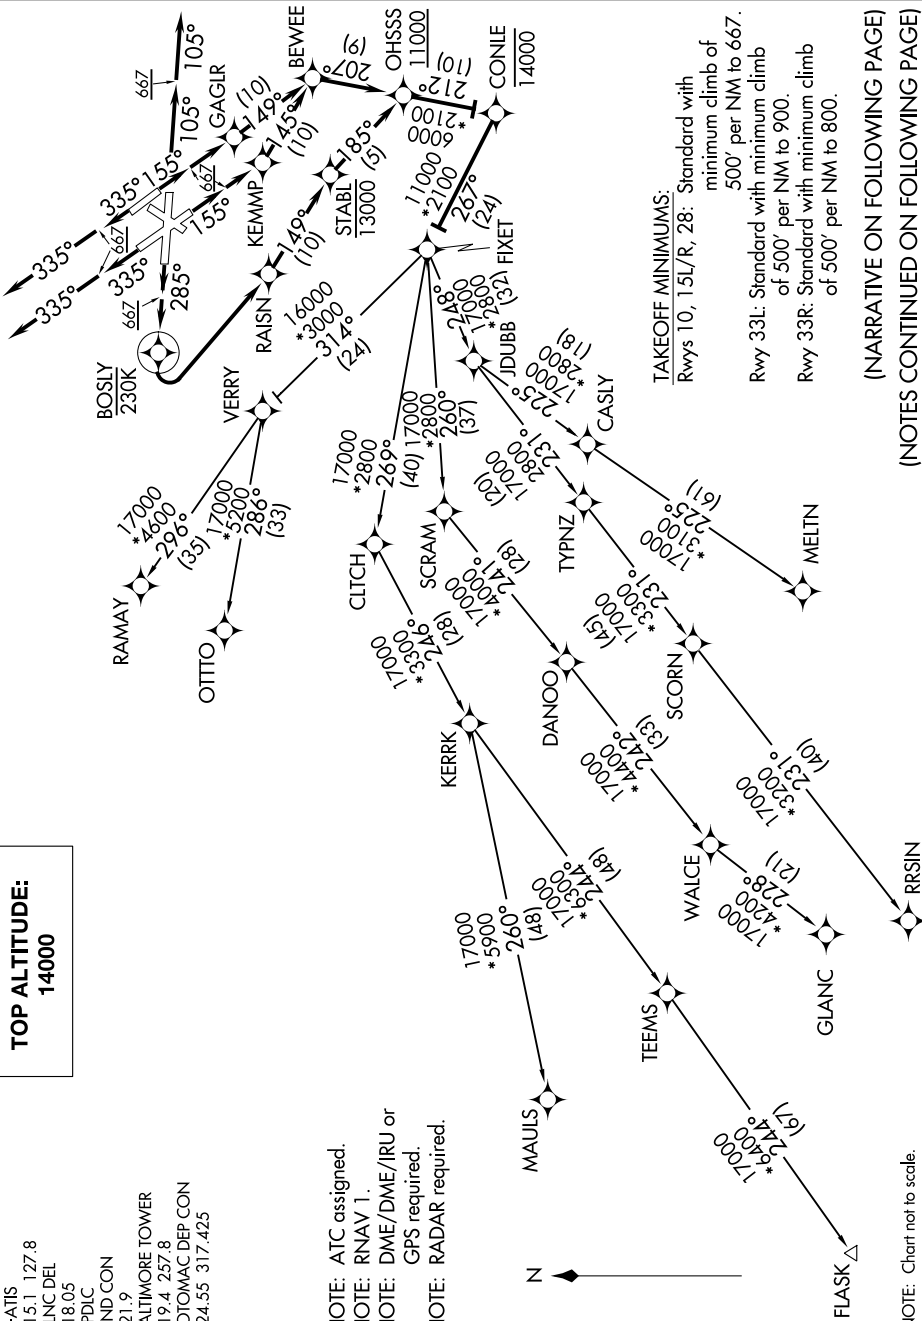

FIXET THREE DEPARTURE (RNAV)

NE-3, 25 FEB 2021 to 25 MAR 2021

**TOP ALTITUDE:
14000**

D-AIIS
115.1 127.8
CLNC DEL
118.05
CPDIC
GND CON
121.9
BALTIMORE TOWER
119.4 257.8
POTOMAC DEP CON
124.55 317.425

NOTE: ATC assigned.
NOTE: RNAV 1.
NOTE: DME/DME/IRU or
GPS required.
NOTE: RADAR required.

TAKEOFF MINIMUMS:

Rwys 10, 15L/R, 28: Standard with minimum climb of 500' per NM to 667.
Rwy 33L: Standard with minimum climb of 500' per NM to 900.
Rwy 33R: Standard with minimum climb of 500' per NM to 800.

(NARRATIVE ON FOLLOWING PAGE)
(NOTES CONTINUED ON FOLLOWING PAGE)

NOTE: Chart not to scale.

NE-3, 25 FEB 2021 to 25 MAR 2021