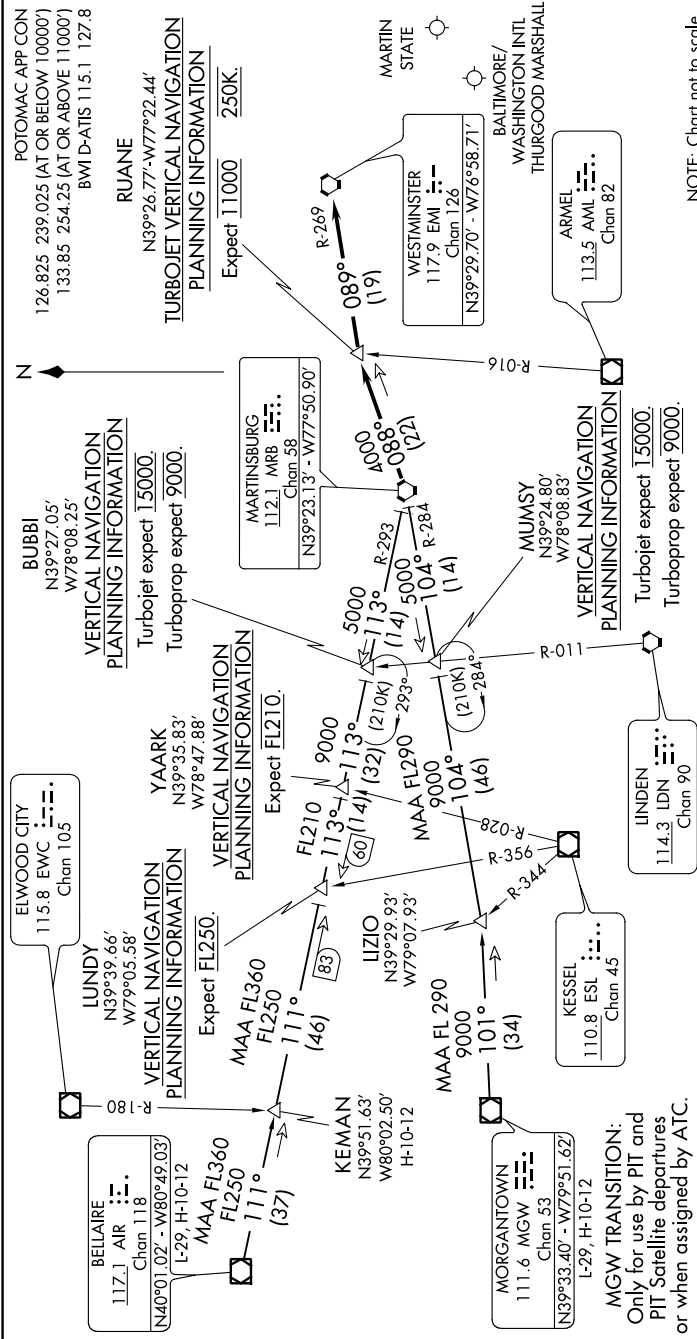

WESTMINSTER SEVEN ARRIVAL

NE-3, 25 FEB 2021 to 25 MAR 2021

NOTE: Chart not to scale.

WESTMINSTER SEVEN ARRIVAL

NE-3, 25 FEB 2021 to 25 MAR 2021