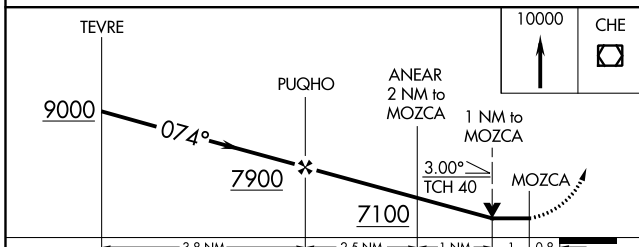

MISSED APPROACH: Climb to 10000 direct
 CHE VOR/DME and hold, continue climb-
 in-hold to 10000.

ASOS 135.425	DENVER CENTER 120.475 235.975	UNICOM 122.8 (CTAF)
------------------------	---	-------------------------------

Procedure NA for arrivals at STRIM on V26 northbound and V101 westbound.

SW-1, 25 FEB 2021 to 25 MAR 2021

SW-1, 25 FEB 2021 to 25 MAR 2021

ELEV 6198	TDZE 6193
-----------	-----------

CATEGORY LP MDA LNAV MDA CIRCLING	A 6800-1 6880-1 7180-1¼ 982 (1000-1¼)	B 607 (700-1) 687 (700-1) 7320-1½ 1122 (1200-1½)	C 6800-1¾ 6880-2 7720-3	D 607 (700-1¾) 687 (700-2) 1522 (1600-3)
--	---	--	----------------------------------	---