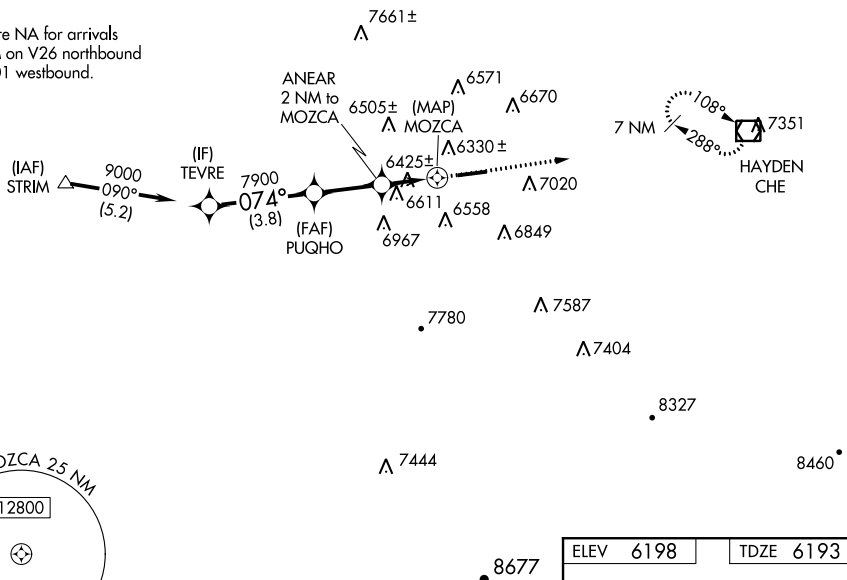

WAAS CH 61341 W07A	APP CRS 074°	Rwy Idg TDZE Apt Elev	5606 6193 6198
--	------------------------	-----------------------------	---

RNAV (GPS) RWY 7

CRAIG-MOFFAT (CAG)

RNP APCH.

Circling NA for Cat D south of Rwy 7-25.
 Rwy 7 helicopter visibility reduction below ¾ SM NA.
 Circling Rwy 25 NA at night.

MISSED APPROACH: Climb to 10000 direct
 CHE VOR/DME and hold, continue climb-
 in-hold to 10000.

ASOS 135.425	DENVER CENTER 120.475 235.975	UNICOM 122.8 (CTAF)
------------------------	---	-------------------------------

Procedure NA for arrivals at STRIM on V26 northbound and V101 westbound.

SW-1, 25 FEB 2021 to 25 MAR 2021

SW-1, 25 FEB 2021 to 25 MAR 2021

ELEV 6198	TDZE 6193
-----------	-----------

CATEGORY LP MDA LNAV MDA CIRCLING	A 6800-1 6880-1 7180-1¼ 982 (1000-1¼)	B 607 (700-1) 687 (700-1) 7320-1½ 1122 (1200-1½)	C 6800-1¾ 6880-2 7720-3	D 607 (700-1¾) 687 (700-2) 1522 (1600-3)
--	---	--	----------------------------------	---

REIL Rwys 7 and 25
 MRL Rwy 7-25