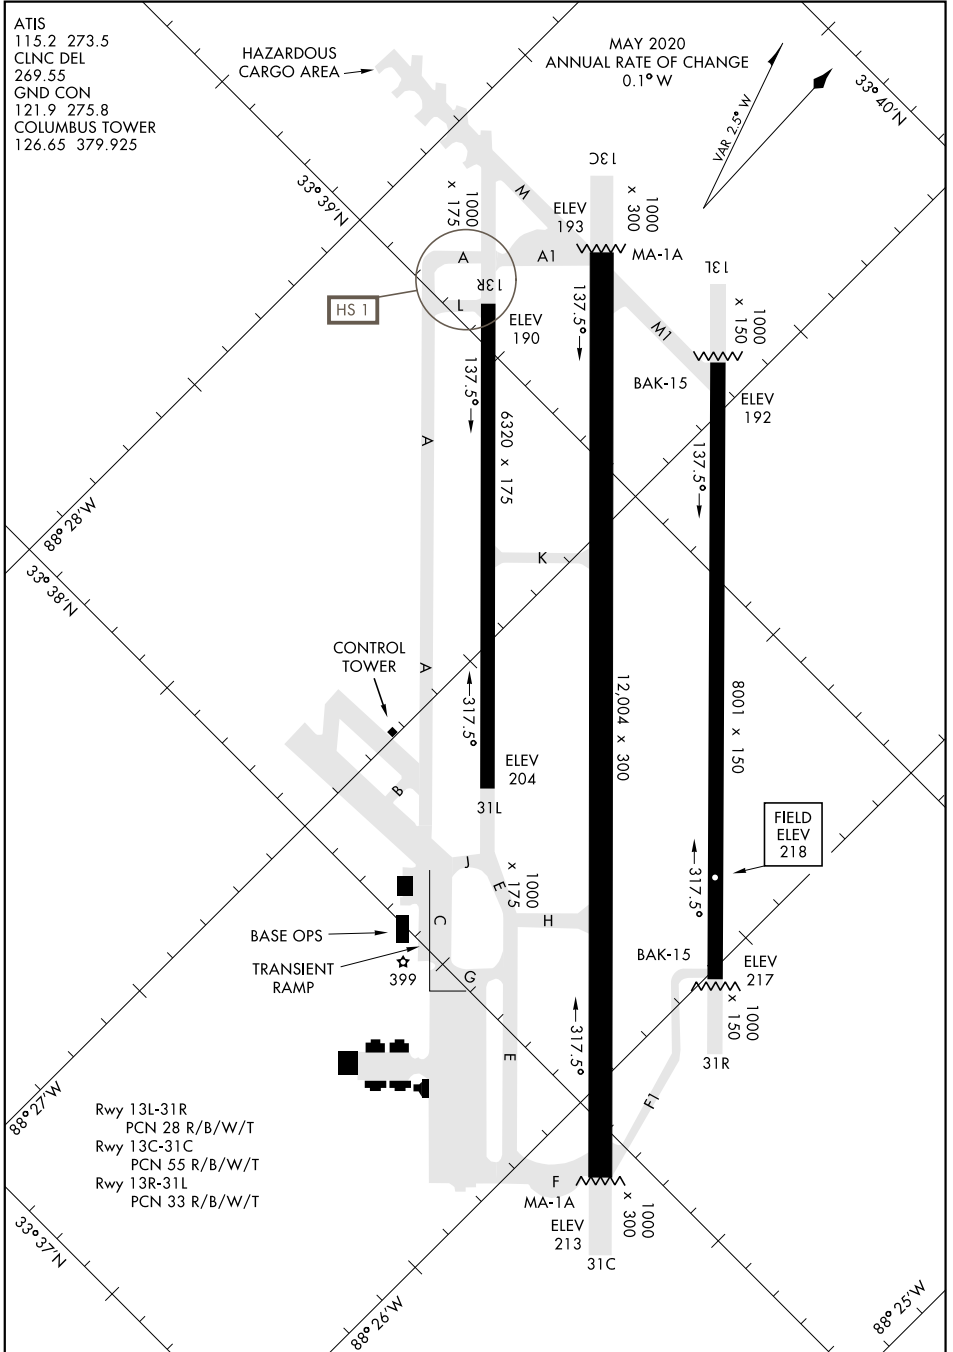

AIRPORT DIAGRAM

AFD-91 [USAF]

COLUMBUS AFB (KCBM)

COLUMBUS, MISSISSIPPI

ATIS
 115.2 273.5
 CLNC DEL
 269.55
 GND CON
 121.9 275.8
 COLUMBUS TOWER
 126.65 379.925

HAZARDOUS
CARGO AREA

MAY 2020
 ANNUAL RATE OF CHANGE
 0.1° W

SC-4, 25 FEB 2021 to 25 MAR 2021

SC-4, 25 FEB 2021 to 25 MAR 2021

AIRPORT DIAGRAM

COLUMBUS, MISSISSIPPI

COLUMBUS AFB (KCBM)