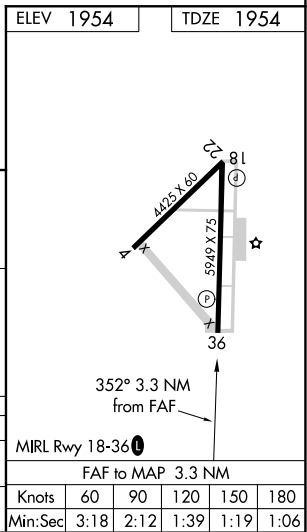

VORTAC CDS 117.0 Chan 117	APP CRS 352°	Rwy Idg TDZE Apt Elev	5949 1954 1954

VOR RWY 36

CHILDRESS MUNI (CDS)

▼ When local altimeter setting not received, use Altus/Quartz Mountain Rgnl altimeter setting and increase all MDA 200 feet, and all visibilities ¼ mile.
▲ VDP NA when using Altus/Quartz Mountain Rgnl altimeter setting.

MISSED APPROACH: Climb to 3400 via CDS VORTAC R-352 then climbing right turn to 3500 direct CDS VORTAC and hold.

ASOS 135.125	FORT WORTH CENTER 133.5 350.35	UNICOM 122.8 (CTAF) 0

CATEGORY	A	B	C	D
S-36	2340-1 386 (400-1)			2340-1¼ 386 (400-1¼)
CIRCLING	2500-1 546 (600-1)	2500-1½ 546 (600-1½)		2520-2 566 (600-2)

SC-2, 25 FEB 2021 to 25 MAR 2021

SC-2, 25 FEB 2021 to 25 MAR 2021