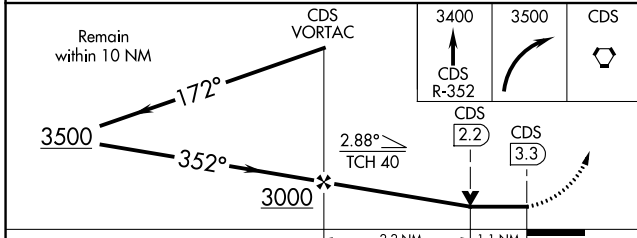

VORTAC CDS <b>117.0</b> Chan <b>117</b>	APP CRS <b>352°</b>	Rwy Idg TDZE Apt Elev	<b>5949</b> <b>1954</b> <b>1954</b>
---	------------------------	-----------------------------	---

# VOR RWY 36

CHILDRESS MUNI (CDS)

**▼** When local altimeter setting not received, use Altus/Quartz Mountain Rgnl altimeter setting and increase all MDA 200 feet, and all visibilities ¼ mile.  
**▲** VDP NA when using Altus/Quartz Mountain Rgnl altimeter setting.

MISSED APPROACH: Climb to 3400 via CDS VORTAC R-352 then climbing right turn to 3500 direct CDS VORTAC and hold.

ASOS <b>135.125</b>	FORT WORTH CENTER <b>133.5 350.35</b>	UNICOM <b>122.8 (CTAF) 0</b>
------------------------	--	---------------------------------