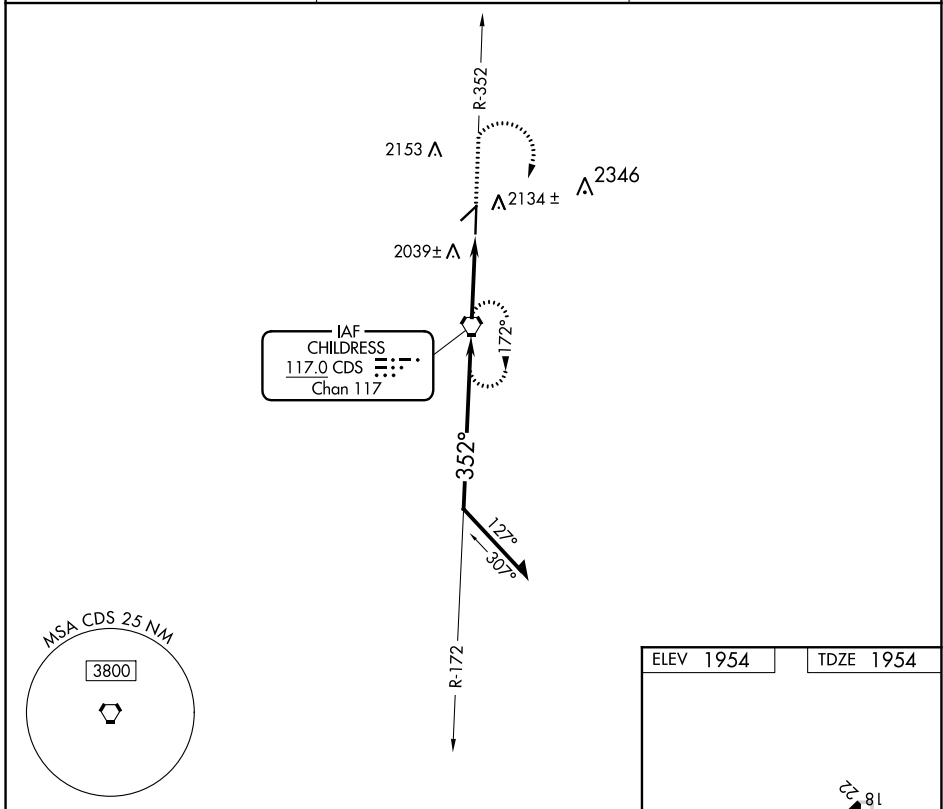

VORTAC CDS <b>117.0</b> Chan <b>117</b>	APP CRS <b>352°</b>	Rwy Idg TDZE Apt Elev	<b>5949</b> <b>1954</b> <b>1954</b>
---	------------------------	-----------------------------	---

# VOR RWY 36

CHILDRESS MUNI (CDS)

**▼** When local altimeter setting not received, use Altus/Quartz Mountain Rgnl altimeter setting and increase all MDA 200 feet, and all visibilities ¼ mile.  
**▲** VDP NA when using Altus/Quartz Mountain Rgnl altimeter setting.

MISSED APPROACH: Climb to 3400 via CDS VORTAC R-352 then climbing right turn to 3500 direct CDS VORTAC and hold.

ASOS <b>135.125</b>	FORT WORTH CENTER <b>133.5 350.35</b>	UNICOM <b>122.8 (CTAF) 0</b>
------------------------	--	---------------------------------

CATEGORY	A	B	C	D
S-36	2340-1 386 (400-1)			2340-1¼ 386 (400-1¼)
CIRCLING	2500-1 546 (600-1)	2500-1½ 546 (600-1½)		2520-2 566 (600-2)

SC-2, 25 FEB 2021 to 25 MAR 2021

SC-2, 25 FEB 2021 to 25 MAR 2021