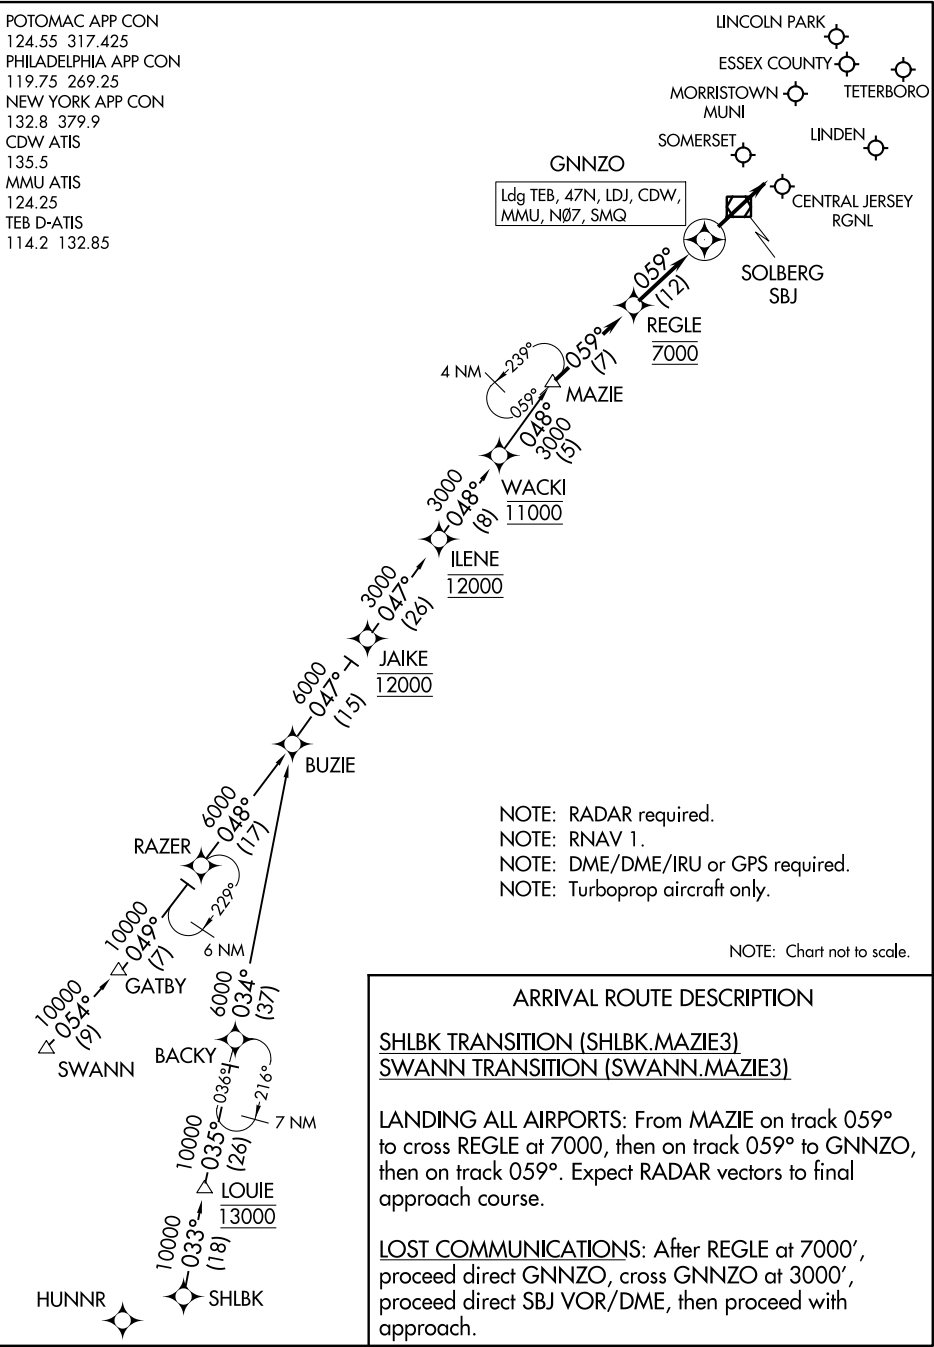

# MAZIE THREE ARRIVAL (RNAV)

TETERBORO, NEW JERSEY

POTOMAC APP CON  
 124.55 317.425  
 PHILADELPHIA APP CON  
 119.75 269.25  
 NEW YORK APP CON  
 132.8 379.9  
 CDW ATIS  
 135.5  
 MMU ATIS  
 124.25  
 TEB D-ATIS  
 114.2 132.85

NE-2, 25 FEB 2021 to 25 MAR 2021

NE-2, 25 FEB 2021 to 25 MAR 2021

# MAZIE THREE ARRIVAL (RNAV)

TETERBORO, NEW JERSEY