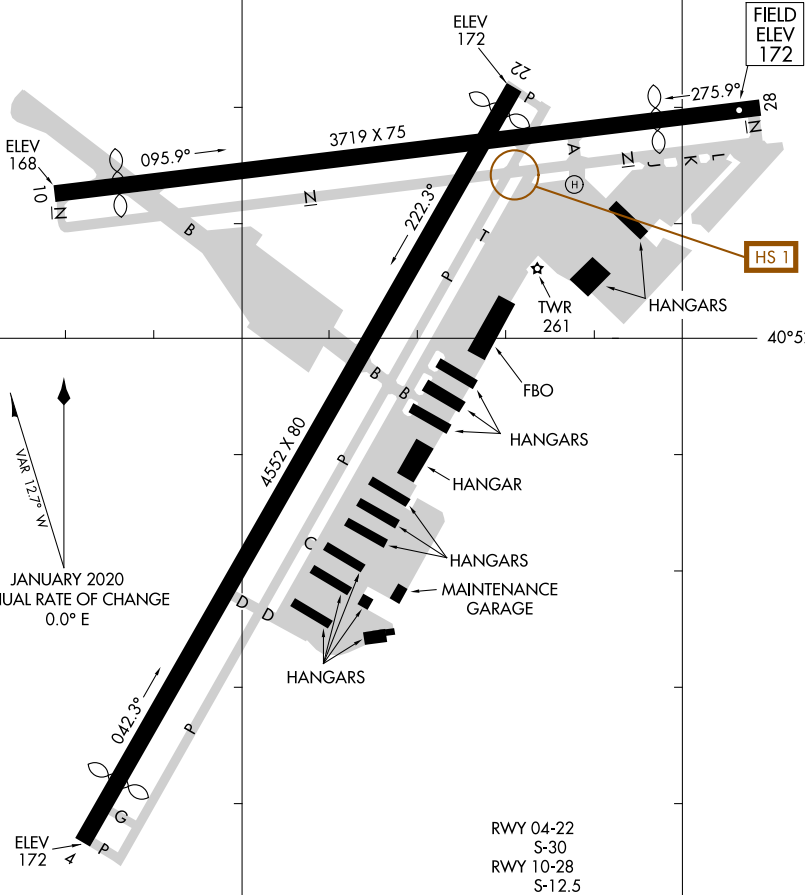

20142

AIRPORT DIAGRAM

AL-5275 (FAA)

ESSEX COUNTY (CDW)
CALDWELL, NEW JERSEY

ATIS
135.5
CALDWELL TOWER ★
119.8
GND CON
121.9
CLNC DEL
121.1

NE-2, 25 FEB 2021 to 25 MAR 2021

NE-2, 25 FEB 2021 to 25 MAR 2021

AIRPORT DIAGRAM