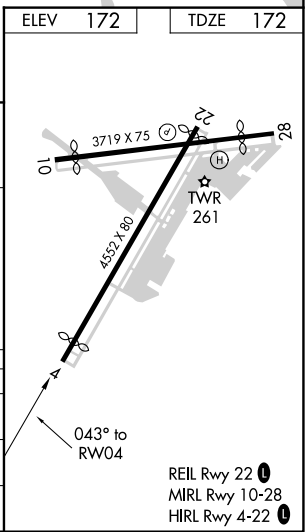

WAAS CH 42622 W04A	APP CRS 043°	Rwy Idg TDZE Apt Elev	4177 172 172
--	------------------------	-----------------------------	---

RNAV (GPS) RWY 4

ESSEX COUNTY (CDW)

RNP APCH.		MISSED APPROACH: Climb to 2700 direct JIRBO and hold.			
	Procedure NA at night. Rwy 4 helicopter visibility reduction below 1 SM NA.				

NE-2, 25 FEB 2021 to 25 MAR 2021

NE-2, 25 FEB 2021 to 25 MAR 2021

ELEV 172	TDZE 172
----------	----------

CATEGORY	A	B	C	D
LP MDA	620-1	448 (500-1)	620-1 3/8	448 (500-1 3/8)
LNAV MDA	660-1	488 (500-1)	660-1 3/8	488 (500-1 3/8)
CIRCLING	960-1 788 (800-1)	1040-1 1/4 868 (900-1 1/4)	1100-2 3/4 928 (1000-2 3/4)	1400-3 1228 (1300-3)