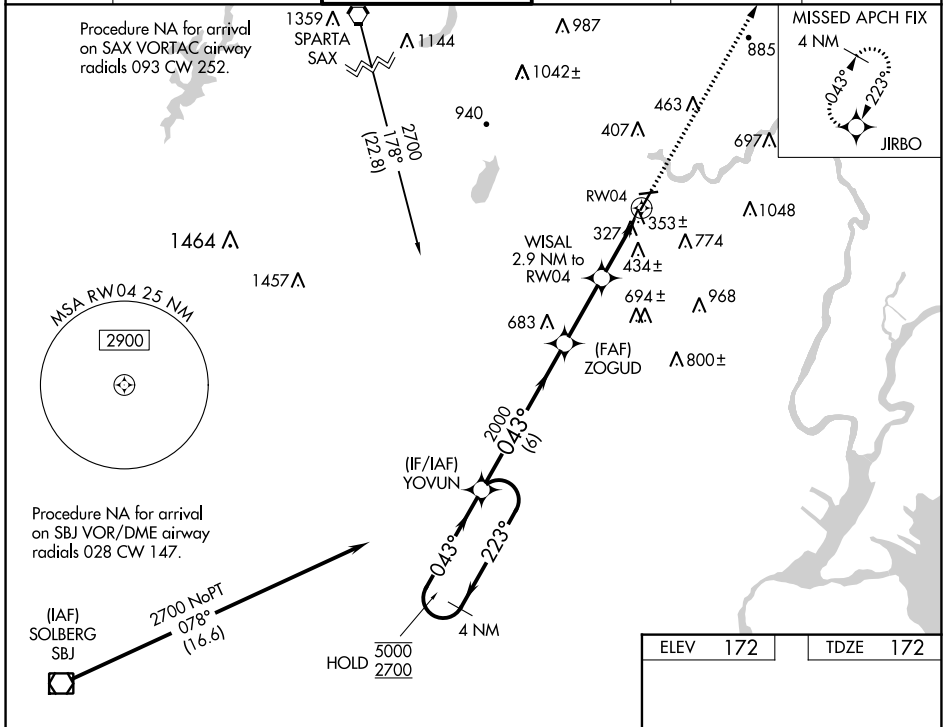

WAAS CH 42622 W04A	APP CRS 043°	Rwy Idg TDZE Apt Elev	4177 172 172
--	------------------------	-----------------------------	---

RNAV (GPS) RWY 4

ESSEX COUNTY (CDW)

RNP APCH.		MISSED APPROACH: Climb to 2700 direct JIRBO and hold.			
	Procedure NA at night. Rwy 4 helicopter visibility reduction below 1 SM NA.				

NE-2, 25 FEB 2021 to 25 MAR 2021

NE-2, 25 FEB 2021 to 25 MAR 2021

ELEV 172	TDZE 172
----------	----------

CATEGORY	A	B	C	D
LP MDA	620-1	448 (500-1)	620-1 3/8	448 (500-1 3/8)
LNAV MDA	660-1	488 (500-1)	660-1 3/8	488 (500-1 3/8)
CIRCLING	960-1 788 (800-1)	1040-1 1/4 868 (900-1 1/4)	1100-2 3/4 928 (1000-2 3/4)	1400-3 1228 (1300-3)