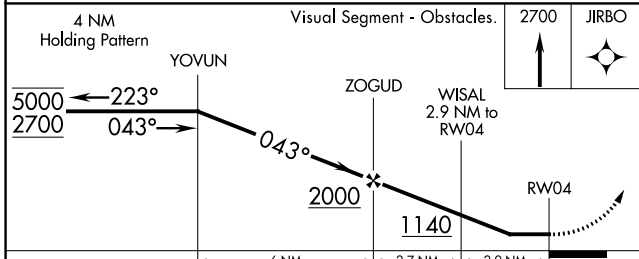

CATEGORY	A	B	C	D
LP MDA	620-1	448 (500-1)	620-1 3/8	448 (500-1 3/8)
LNAV MDA	660-1	488 (500-1)	660-1 3/8	488 (500-1 3/8)
CIRCLING	960-1 788 (800-1)	1040-1 1/4 868 (900-1 1/4)	1100-2 3/4 928 (1000-2 3/4)	1400-3 1228 (1300-3)