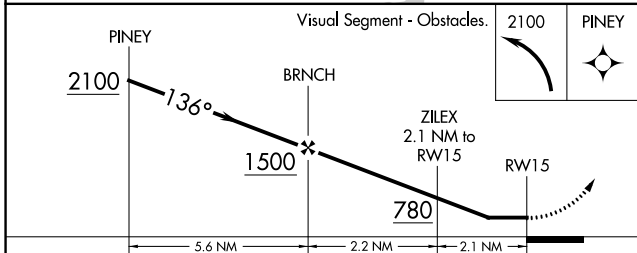

CATEGORY	A	B	C	D
① CIRCLING	660-1 612 (700-1)	720-1 672 (700-1)	NA