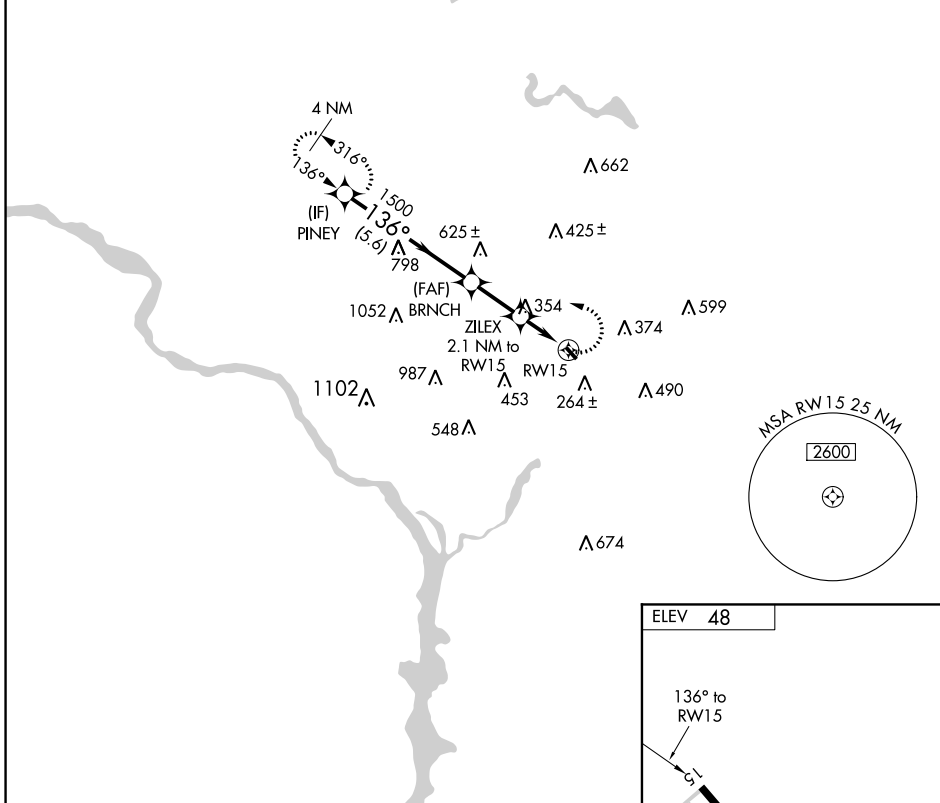

APP CRS 136°	Rwy Idg TDZE Apt Elev	N/A N/A 48
------------------------	-----------------------------	---------------------------------------

RNAV (GPS)-A
COLLEGE PARK (CGS)

▽	DME/DME RNP-0.3 NA.	MISSED APPROACH: Climbing left turn to 2100 direct PINEY and hold.
----------	---------------------	--

AWOS-3 121.225	POTOMAC APP CON 125.65 348.725	UNICOM 122.975 (CTAF) ①
--------------------------	--	--

RADAR REQUIRED

NE-3, 25 FEB 2021 to 25 MAR 2021

NE-3, 25 FEB 2021 to 25 MAR 2021

CATEGORY	A	B	C	D
① CIRCLING	660-1 612 (700-1)	720-1 672 (700-1)	NA	