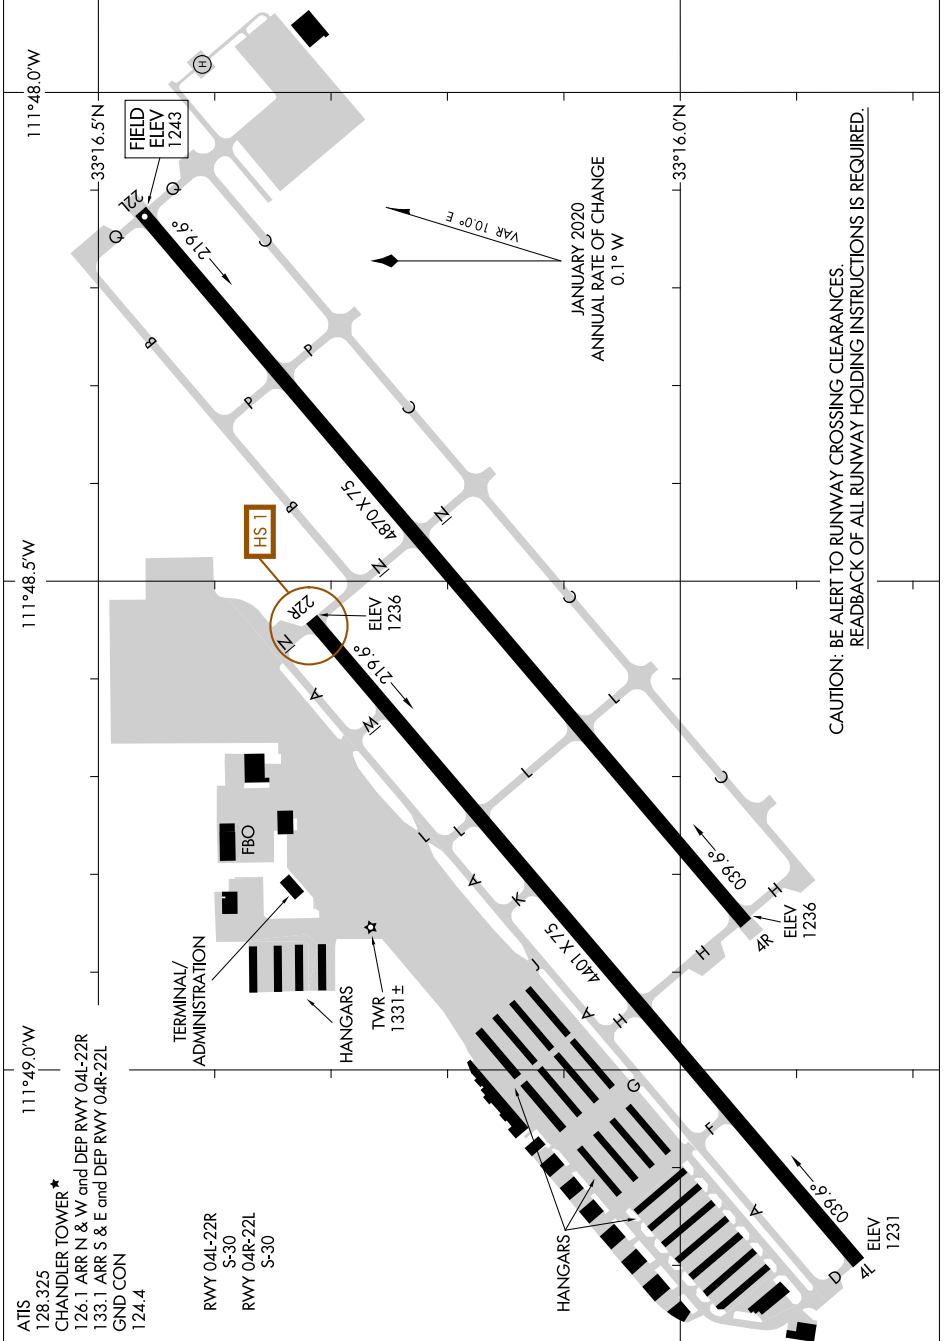

# AIRPORT DIAGRAM

AL-6494 (FAA)

CHANDLER MUNI (CHD)  
CHANDLER, ARIZONA

SW-4, 25 FEB 2021 to 25 MAR 2021

SW-4, 25 FEB 2021 to 25 MAR 2021

# AIRPORT DIAGRAM

CHANDLER, ARIZONA  
CHANDLER MUNI (CHD)