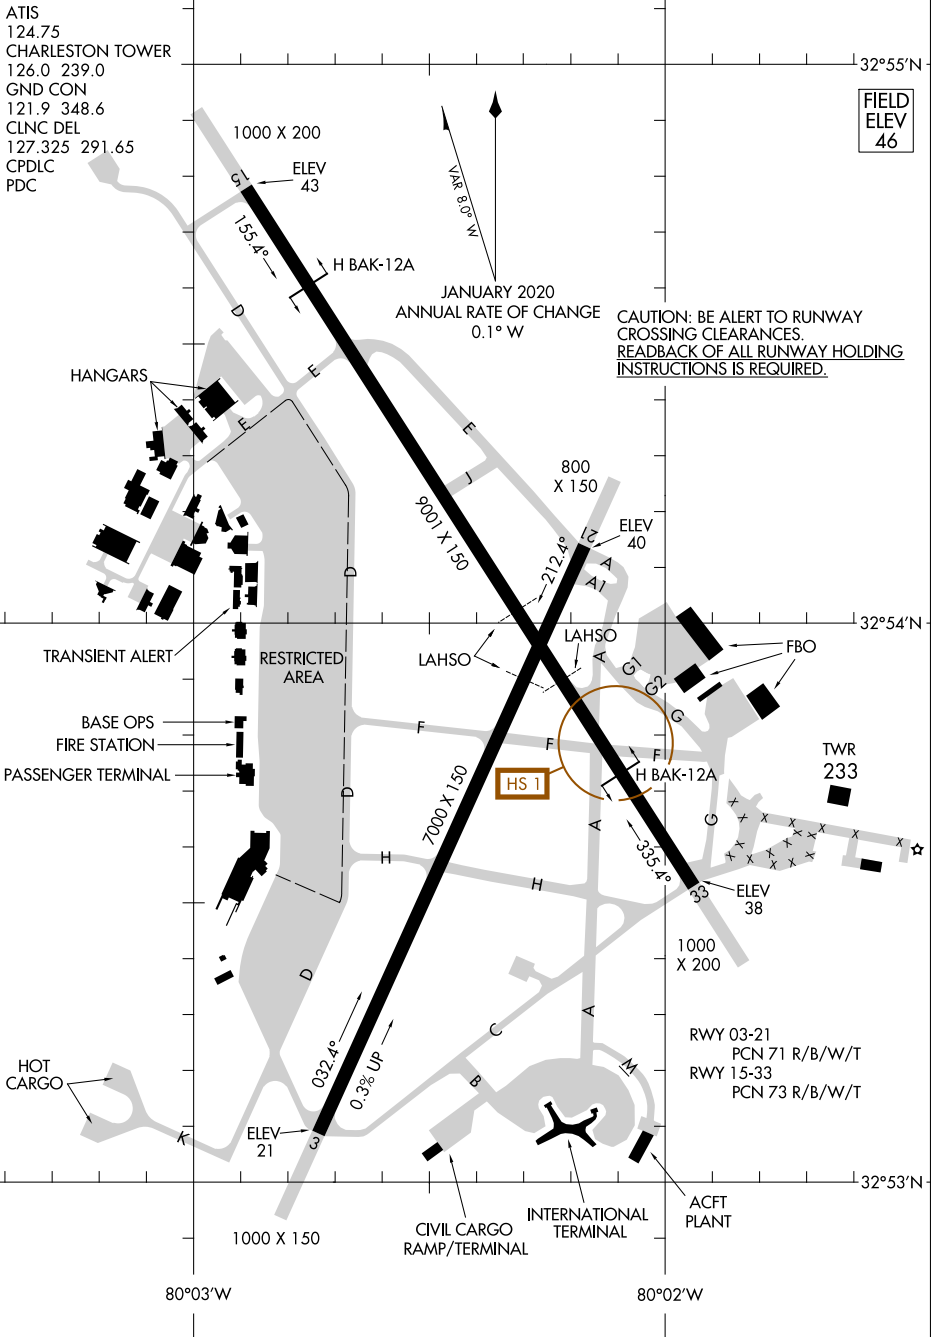

# AIRPORT DIAGRAM

AL-76 (FAA)

CHARLESTON AFB/INTL (CHS)  
CHARLESTON, SOUTH CAROLINA

SE-2, 25 FEB 2021 to 25 MAR 2021

SE-2, 25 FEB 2021 to 25 MAR 2021

# AIRPORT DIAGRAM

CHARLESTON, SOUTH CAROLINA  
CHARLESTON AFB/INTL (CHS)