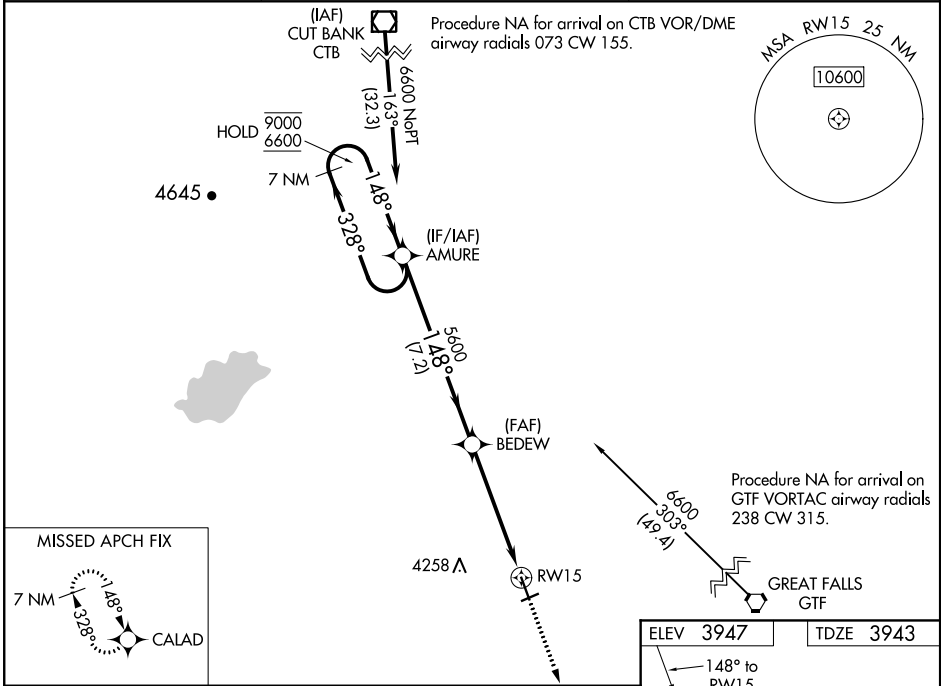

WAAS CH 70443 W15A	APP CRS 148°	Rwy Idg TDZE Apt Elev	5001 3943 3947
--	------------------------	-----------------------------	---

RNAV (GPS) RWY 15

CHOTEAU (CII)

RNP APCH. ▼ NA For uncompensated Baro-VNAV systems, LNAV/VNAV ▲ NA below -22° C or above 54° C.	MISSED APPROACH: Climb to 6200 direct CALAD and hold.
---	---

AWOS-2 119.275	SALT LAKE CITY CENTER 133.4 285.4	UNICOM 122.8 (CTAF) 0
--------------------------	---	---------------------------------

CATEGORY	A	B	C	D
LPV DA	4143-1 200 (200-1)			
LNAV/VNAV DA	4193-1 250 (300-1)			
LNAV MDA	4420-1 477 (500-1)	4420-1 $\frac{3}{8}$ 477 (500-1 $\frac{3}{8}$)		
CIRCLING	4440-1 493 (500-1)	4600-1 $\frac{3}{4}$ 653 (700-1 $\frac{3}{4}$)	4900-3 953 (1000-3)	

NW-1, 25 FEB 2021 to 25 MAR 2021

NW-1, 25 FEB 2021 to 25 MAR 2021