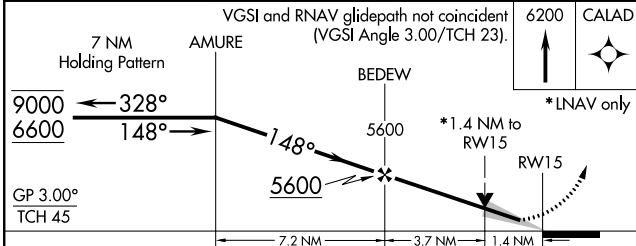

WAAS CH 70443 W15A	APP CRS 148°	Rwy Idg TDZE Apt Elev	5001 3943 3947
--	------------------------	-----------------------------	---

RNAV (GPS) RWY 15

CHOTEAU (CII)

RNP APCH. ▼ NA For uncompensated Baro-VNAV systems, LNAV/VNAV ▲ NA below -22° C or above 54° C.	MISSED APPROACH: Climb to 6200 direct CALAD and hold.
---	---

AWOS-2 119.275	SALT LAKE CITY CENTER 133.4 285.4	UNICOM 122.8 (CTAF) 0
--------------------------	---	---------------------------------

CATEGORY	A	B	C	D
LPV DA	4143-1 200 (200-1)			
LNAV/VNAV DA	4193-1 250 (300-1)			
LNAV MDA	4420-1 477 (500-1)	4420-1 $\frac{3}{8}$ 477 (500-1 $\frac{3}{8}$)		
CIRCLING	4440-1 493 (500-1)	4600-1 $\frac{3}{4}$ 653 (700-1 $\frac{3}{4}$)	4900-3 953 (1000-3)	