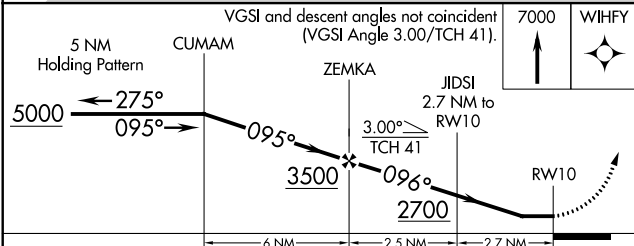

CATEGORY	A	B	C	D
LP MDA	2200-1	397 (400-1)	2200-1½	397 (400-1½)
RNAV MDA	2240-1	437 (500-1)	2240-1¼	437 (500-1¼)
CIRCLING	2300-1	497 (500-1)	2380-1½ 577 (600-1½)	2640-2¾ 837 (900-2¾)

MIRL Rwy 10-28 ①
REIL Rwy 10 and 28 ①