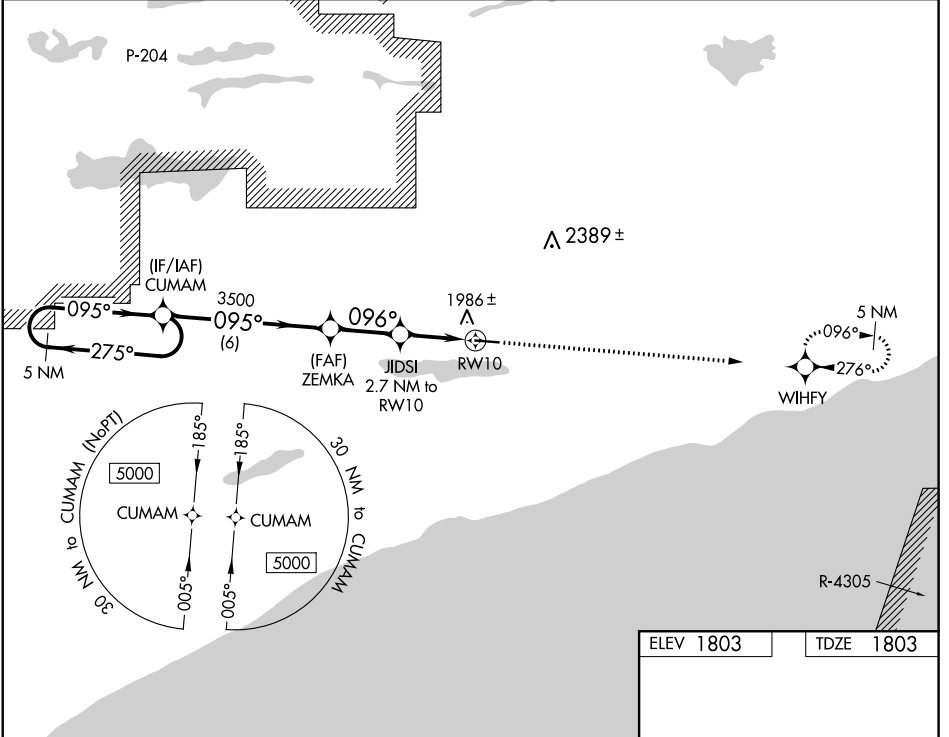

WAAS CH 45920 W10A	APP CRS 096°	Rwy Idg TDZE Apt Elev	5002 1803 1803
--	------------------------	-----------------------------	---

RNAV (GPS) RWY 10

GRAND MARAIS/COOK COUNTY (CKC)

RNP APCH.	MISSED APPROACH: Climb to 7000 direct WIHFY and hold, continue climb-in-hold to 7000.
<p>Rwy 10 helicopter visibility reduction below 1 SM NA. Procedure NA at night. -30°C</p>	

AWOS-3 119.925	MINNEAPOLIS CENTER 127.9 281.45	UNICOM 122.8 (CTAF) ①
--------------------------	---	---------------------------------

NC-1, 25 FEB 2021 to 25 MAR 2021

NC-1, 25 FEB 2021 to 25 MAR 2021

ELEV 1803	TDZE 1803
-----------	-----------

CATEGORY	A	B	C	D
LP MDA	2200-1	397 (400-1)	2200-1½	397 (400-1½)
RNAV MDA	2240-1	437 (500-1)	2240-1¼	437 (500-1¼)
CIRCLING	2300-1	497 (500-1)	2380-1½ 577 (600-1½)	2640-2¾ 837 (900-2¾)

MIRL Rwy 10-28 ①
REIL Rwy 10 and 28 ①