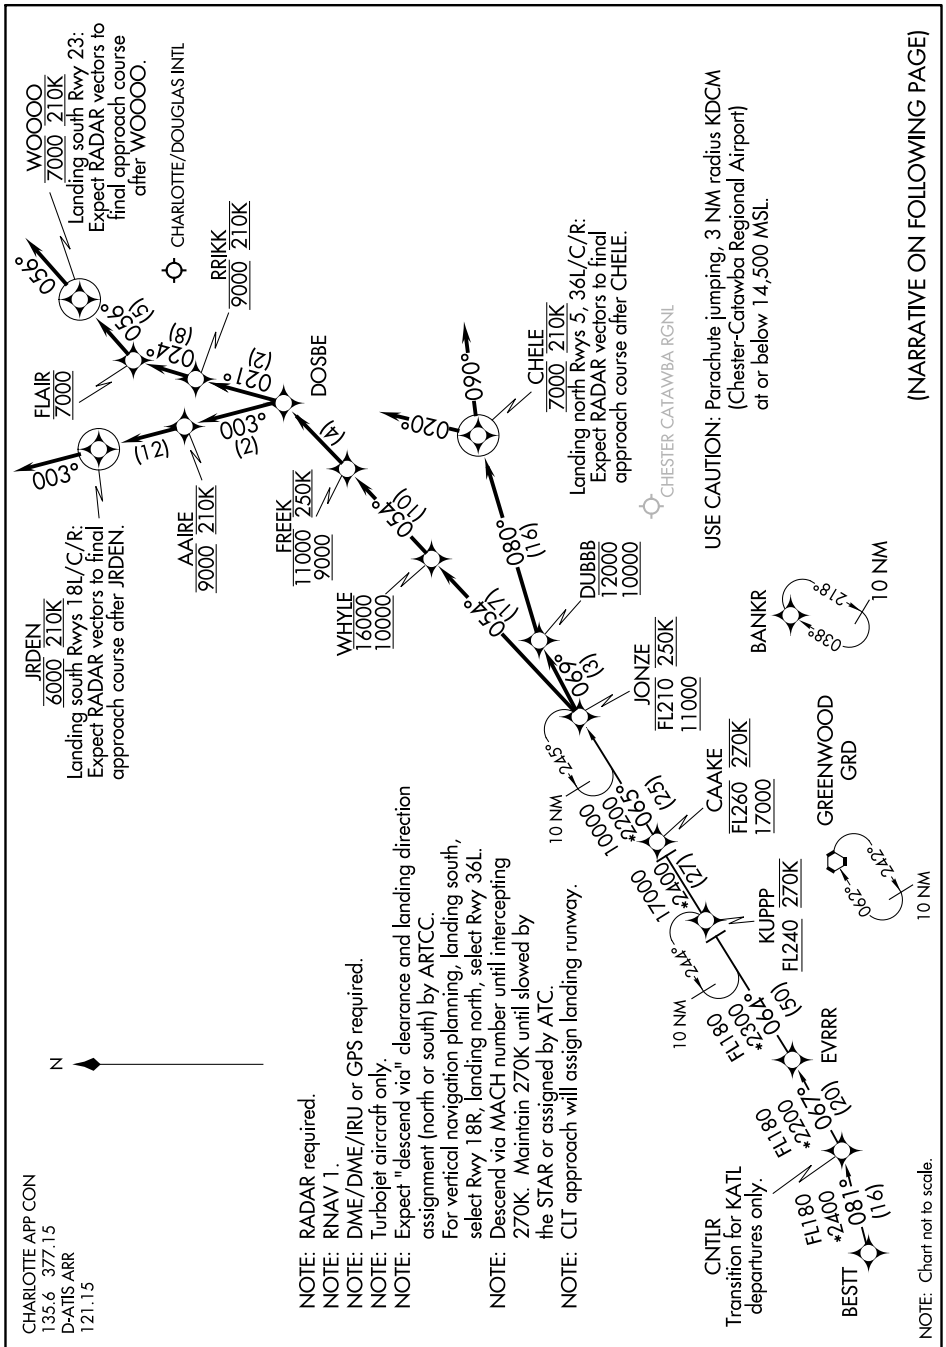

# JONZE TWO ARRIVAL (RNAV)

SE-2, 25 FEB 2021 to 25 MAR 2021

(NARRATIVE ON FOLLOWING PAGE)

# JONZE TWO ARRIVAL(RNAV)

SE-2, 25 FEB 2021 to 25 MAR 2021