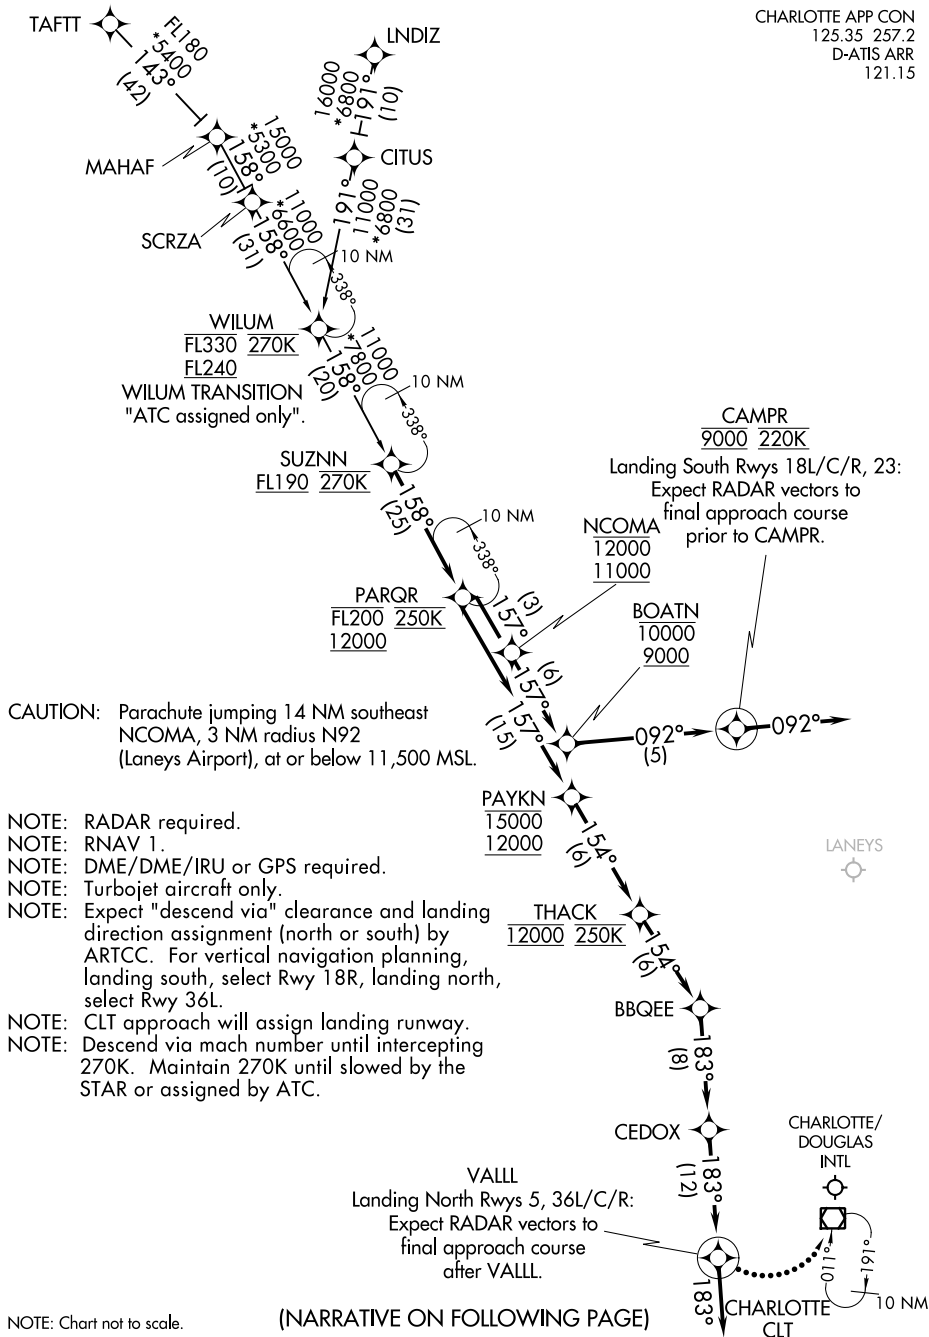

PARQR THREE ARRIVAL (RNAV)

CHARLOTTE APP CON
125.35 257.2
D-ATIS ARR
121.15

SE-2, 25 FEB 2021 to 25 MAR 2021

SE-2, 25 FEB 2021 to 25 MAR 2021

NOTE: Chart not to scale.

(NARRATIVE ON FOLLOWING PAGE)

PARQR THREE ARRIVAL (RNAV)