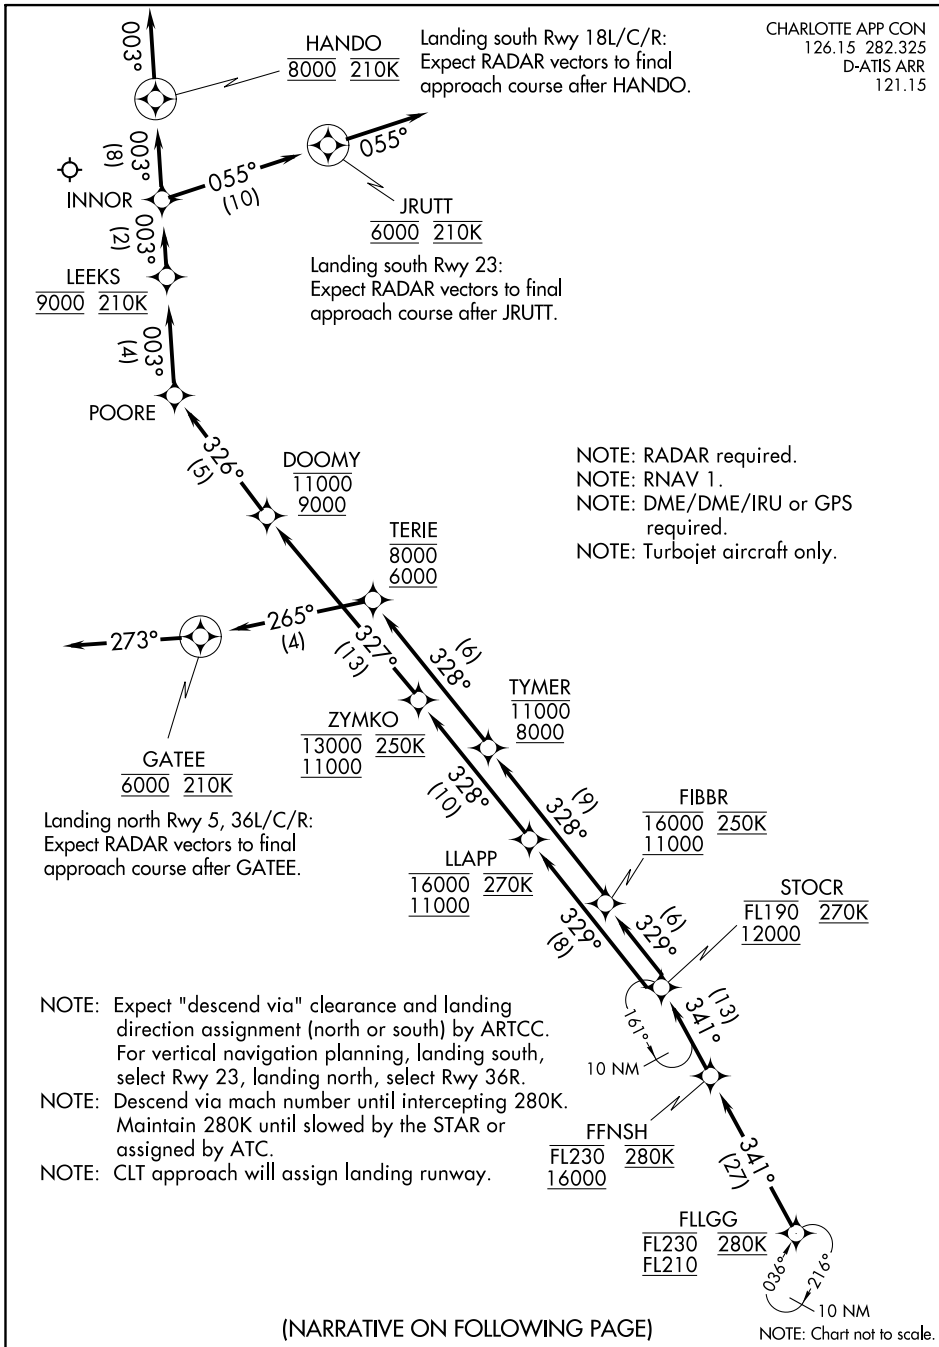

STOCR THREE ARRIVAL (RNAV) Arrival Routes

CHARLOTTE APP CON
126.15 282.325
D-ATIS ARR
121.15

SE-2, 25 FEB 2021 to 25 MAR 2021

SE-2, 25 FEB 2021 to 25 MAR 2021

STOCR THREE ARRIVAL (RNAV) Arrival Routes