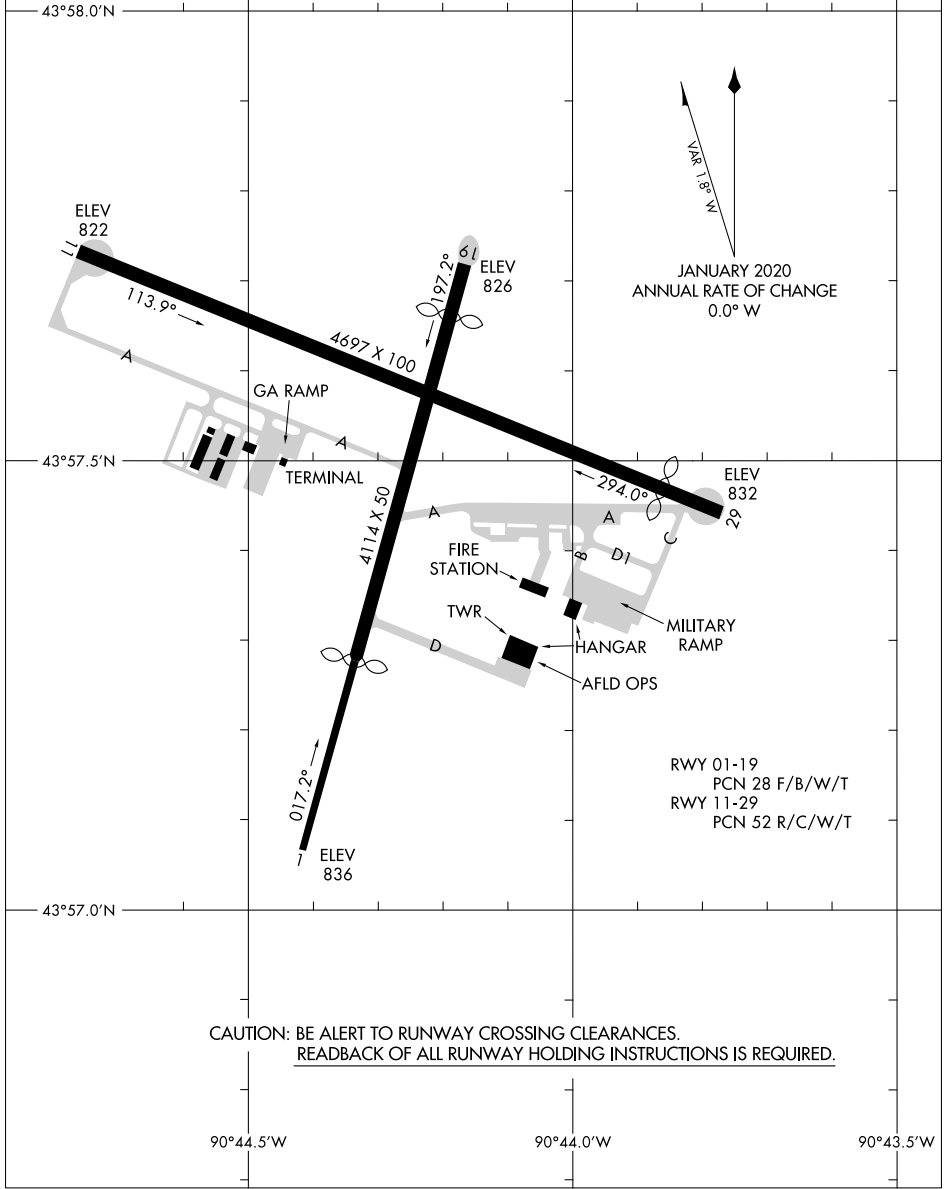

AIRPORT DIAGRAM

AL-6902 (FAA)

SPARTA/FORT MC COY (CMY)

SPARTA, WISCONSIN

AWOS-3
 119.775
 SPARTA/MC COY TOWER *
 124.6 241.0
 GND CON
 123.1

FIELD ELEV 838

EC-3, 25 FEB 2021 to 25 MAR 2021

EC-3, 25 FEB 2021 to 25 MAR 2021

AIRPORT DIAGRAM

SPARTA, WISCONSIN SPARTA/FORT MC COY (CMY)