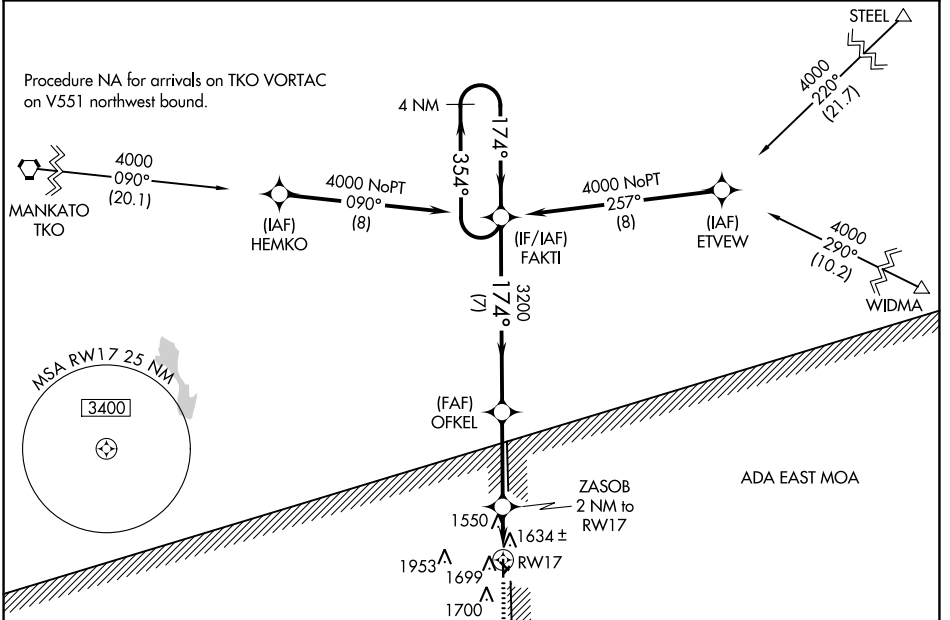

WAAS CH 45827 W17A	APP CRS 174°	Rwy Idg 3601 TDZE 1481 Apt Elev 1487
---------------------------------	------------------------	---

RNAV (GPS) RWY 17

BLOSSER MUNI (CNK)

RNP APCH.	MISSED APPROACH: Climb to 4000 direct YEWTO and hold.
<p>When local altimeter setting not received, use Hebron altimeter setting and increase all MDA 100 feet. VDP NA when using Hebron altimeter setting.</p>	

ASOS 123.825	KANSAS CITY CENTER 134.9 363.2	UNICOM 122.8 (CTAF) 0
------------------------	--	---------------------------------

CATEGORY	A	B	C	D
LP MDA	1800-1	319 (400-1)		NA
LNAV MDA	1960-1	479 (500-1)		NA

NC-2, 25 FEB 2021 to 25 MAR 2021

NC-2, 25 FEB 2021 to 25 MAR 2021