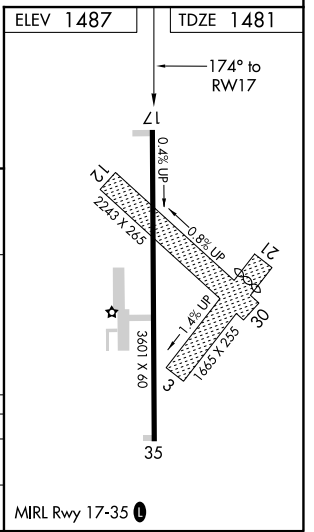

WAAS CH 45827 W17A	APP CRS 174°	Rwy Idg 3601 TDZE 1481 Apt Elev 1487
---------------------------------	------------------------	---

RNAV (GPS) RWY 17

BLOSSER MUNI (CNK)

RNP APCH.	MISSED APPROACH: Climb to 4000 direct YEWTO and hold.
<p>When local altimeter setting not received, use Hebron altimeter setting and increase all MDA 100 feet. VDP NA when using Hebron altimeter setting.</p>	

ASOS 123.825	KANSAS CITY CENTER 134.9 363.2	UNICOM 122.8 (CTAF) 0
------------------------	--	---------------------------------

CATEGORY	A	B	C	D
LP MDA	1800-1	319 (400-1)		NA
LNAV MDA	1960-1	479 (500-1)		NA