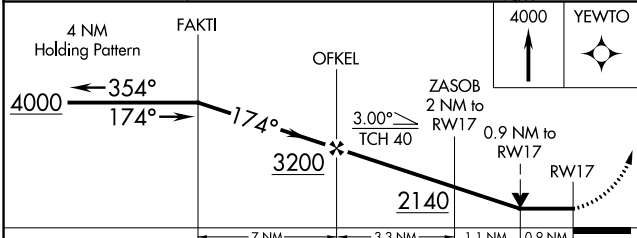

WAAS CH 45827 W17A	APP CRS 174°	Rwy Idg 3601 TDZE 1481 Apt Elev 1487

RNAV (GPS) RWY 17

BLOSSER MUNI (CNK)

RNP APCH.	MISSED APPROACH: Climb to 4000 direct YEWTO and hold.
When local altimeter setting not received, use Hebron altimeter setting and increase all MDA 100 feet. VDP NA when using Hebron altimeter setting.	

ASOS 123.825	KANSAS CITY CENTER 134.9 363.2	UNICOM 122.8 (CTAF) 0

CATEGORY	A	B	C	D
LP MDA	1800-1	319 (400-1)		NA
LNAV MDA	1960-1	479 (500-1)		NA

NC-2, 25 FEB 2021 to 25 MAR 2021

NC-2, 25 FEB 2021 to 25 MAR 2021