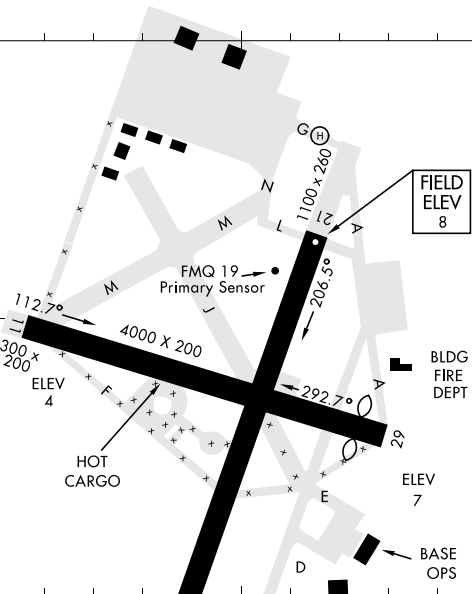

AIRPORT DIAGRAM

AFD-38 [USAF]

PATRICK AFB (KCOF)
COCOA BEACH, FLORIDA

ATIS ★ 119.175 273.5
 PATRICK TOWER ★
 133.75 269.375
 GND CON
 124.35 335.8
 CLNC DEL
 118.4 289.4

80°37'W

80°36'W

28°15'N

SEPTEMBER 2016
 ANNUAL RATE OF CHANGE
 0.1° W

FIELD ELEV 8

BLDG FIRE DEPT

ELEV 7

BASE OPS

28°14'N

AFTAC BLDG

CONTROL TOWER

TOWER ANTENNA 166

Rwy 3-21
 PCN 51 R/C/W/T
 Rwy 11-29
 PCN 49 R/C/W/T
 Rwy 29 Idg 3700'

FMQ 19
 Secondary Sensor

28°13'N

AIRPORT DIAGRAM

COCOA BEACH, FLORIDA
PATRICK AFB (KCOF)

SE-3, 25 FEB 2021 to 25 MAR 2021

SE-3, 25 FEB 2021 to 25 MAR 2021