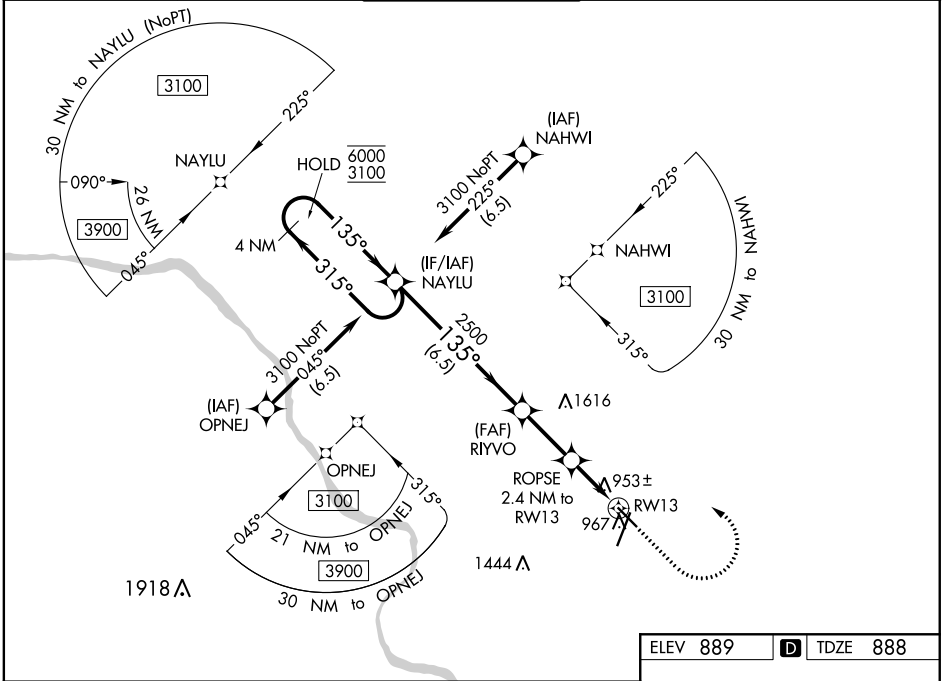

WAAS CH 40042 W13A	APP CRS 135°	Rwy Idg TDZE Apt Elev	5500 888 889
--	------------------------	-----------------------------	---

RNAV (GPS) RWY 13

COLUMBIA RGNL (COU)

RNP APCH.	MISSED APPROACH: Climb to 2000 then climbing left turn to 3100 direct NAYLU and hold.
<p>∇ Circling NA for Cat D west of Rws 2 and 13. Circling Rwy 20 NA at night. For ⚠ uncompensated Baro-VNAV systems, LNAV/VNAV NA below -17°C or above 54°C.</p>	

ATIS 128.45	MIZU APP CON 124.375 353.7	COLUMBIA TOWER * 119.3 (CTAF) 0 363.25	GND CON 121.9	UNICOM 122.95
-----------------------	--------------------------------------	---	-------------------------	-------------------------

CATEGORY	A	B	C	D
LPV DA		1139-1	251 (300-1)	
LNAV/VNAV DA		1139-1	251 (300-1)	
LNAV MDA		1220-1	332 (400-1)	
C CIRCLING	1300-1 411 (500-1)	1340-1 451 (500-1)	1360-1½ 471 (500-1½)	1440-2 551 (600-2)

NC-3, 25 FEB 2021 to 25 MAR 2021

NC-3, 25 FEB 2021 to 25 MAR 2021