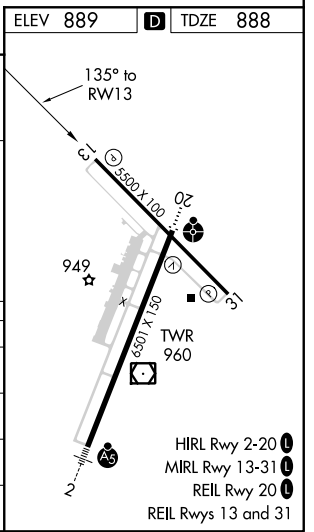

WAAS CH 40042 W13A	APP CRS 135°	Rwy Idg TDZE Apt Elev	5500 888 889
--	------------------------	-----------------------------	---

RNAV (GPS) RWY 13

COLUMBIA RGNL (COU)

RNP APCH.	MISSED APPROACH: Climb to 2000 then climbing left turn to 3100 direct NAYLU and hold.
<p>∇ Circling NA for Cat D west of Rws 2 and 13. Circling Rwy 20 NA at night. For ⚠ uncompensated Baro-VNAV systems, LNAV/VNAV NA below -17°C or above 54°C.</p>	

ATIS 128.45	MIZU APP CON 124.375 353.7	COLUMBIA TOWER * 119.3 (CTAF) 0 363.25	GND CON 121.9	UNICOM 122.95
-----------------------	--------------------------------------	---	-------------------------	-------------------------