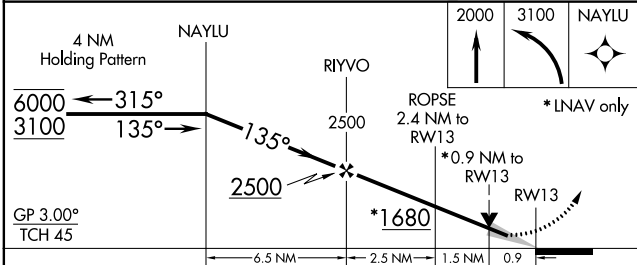

WAAS CH 40042 W13A	APP CRS 135°	Rwy Idg TDZE Apt Elev	5500 888 889
--	------------------------	-----------------------------	---

RNAV (GPS) RWY 13

COLUMBIA RGNL (COU)

RNP APCH.	MISSED APPROACH: Climb to 2000 then climbing left turn to 3100 direct NAYLU and hold.
<p>∇ Circling NA for Cat D west of Rws 2 and 13. Circling Rwy 20 NA at night. For ⚠ uncompensated Baro-VNAV systems, LNAV/VNAV NA below -17°C or above 54°C.</p>	

ATIS 128.45	MIZU APP CON 124.375 353.7	COLUMBIA TOWER * 119.3 (CTAF) 0 363.25	GND CON 121.9	UNICOM 122.95
-----------------------	--------------------------------------	---	-------------------------	-------------------------

CATEGORY	A	B	C	D
LPV DA		1139-1	251 (300-1)	
LNAV/VNAV DA		1139-1	251 (300-1)	
LNAV MDA		1220-1	332 (400-1)	
C CIRCLING	1300-1 411 (500-1)	1340-1 451 (500-1)	1360-1½ 471 (500-1½)	1440-2 551 (600-2)

NC-3, 25 FEB 2021 to 25 MAR 2021