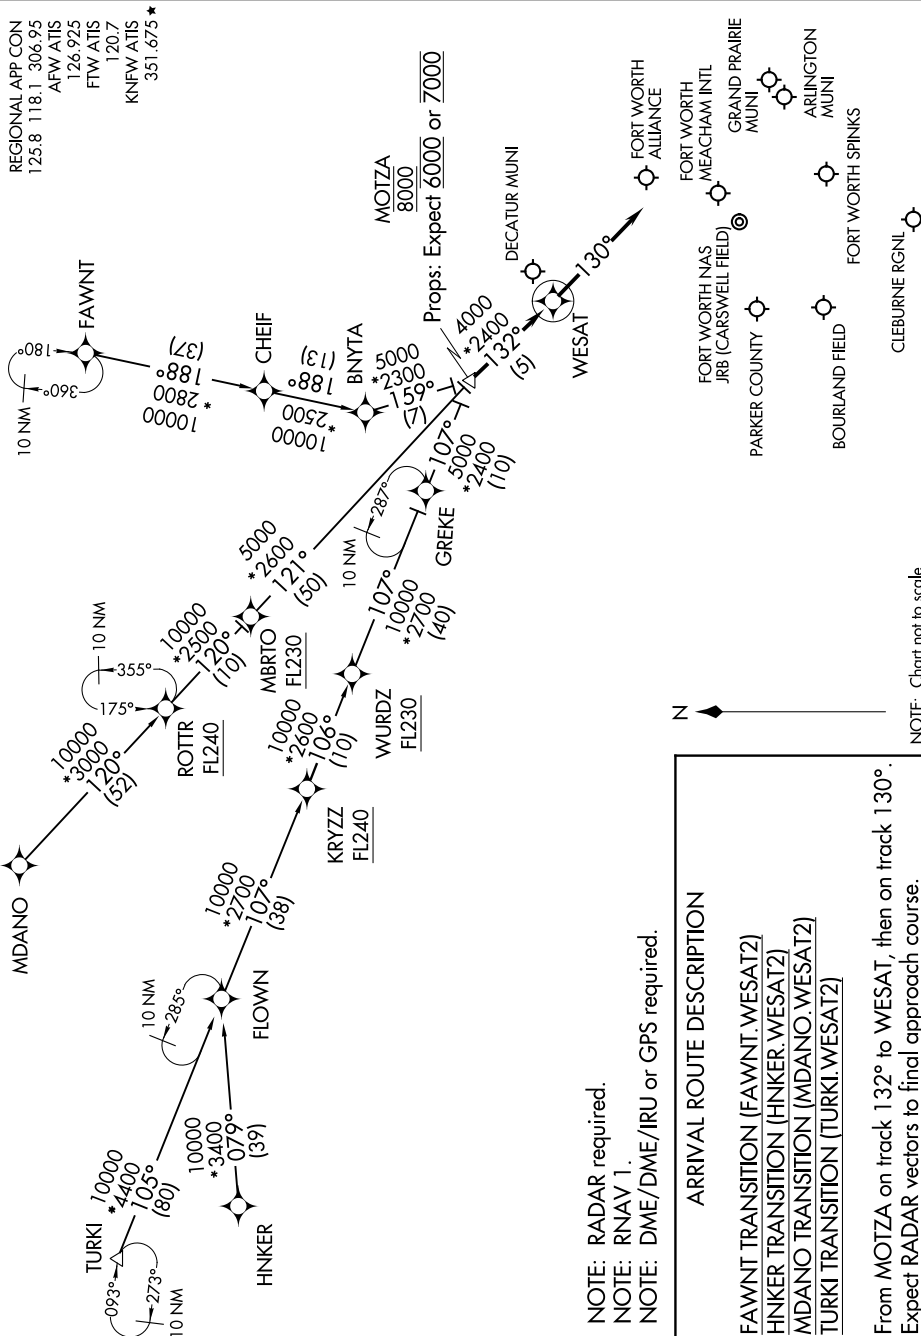

WESAT TWO ARRIVAL (RNAV)

DALLAS-FORT WORTH, TEXAS

SC-2, 25 FEB 2021 to 25 MAR 2021

SC-2, 25 FEB 2021 to 25 MAR 2021

WESAT TWO ARRIVAL (RNAV)

(MOTZA.WESAT2) 25JUN15

DALLAS-FORT WORTH, TEXAS