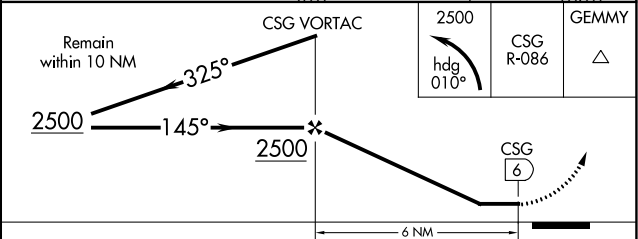

VORTAC CSG 117.1 Chan 118	APP CRS 145°	Rwy Idg TDZE Apt Elev	N/A N/A 397
---	------------------------	-----------------------------	--

VOR-A
COLUMBUS (CSG)

▼ Circling Rwy 13, 31 NA at night. MISSED APPROACH: Climbing left turn to 2500 on heading 010° and CSG VORTAC R-086 to GEMMY INT/10 DME and hold.

FAF to MAP 6 NM					
Knots	60	90	120	150	180
Min:Sec	6:00	4:00	3:00	2:24	2:00
CATEGORY	A	B	C	D	
CIRCLING	1060-1	663 (700-1)	1060-1¾ 663 (700-1¾)	1060-2 663 (700-2)	

SE-4, 25 FEB 2021 to 25 MAR 2021

SE-4, 25 FEB 2021 to 25 MAR 2021