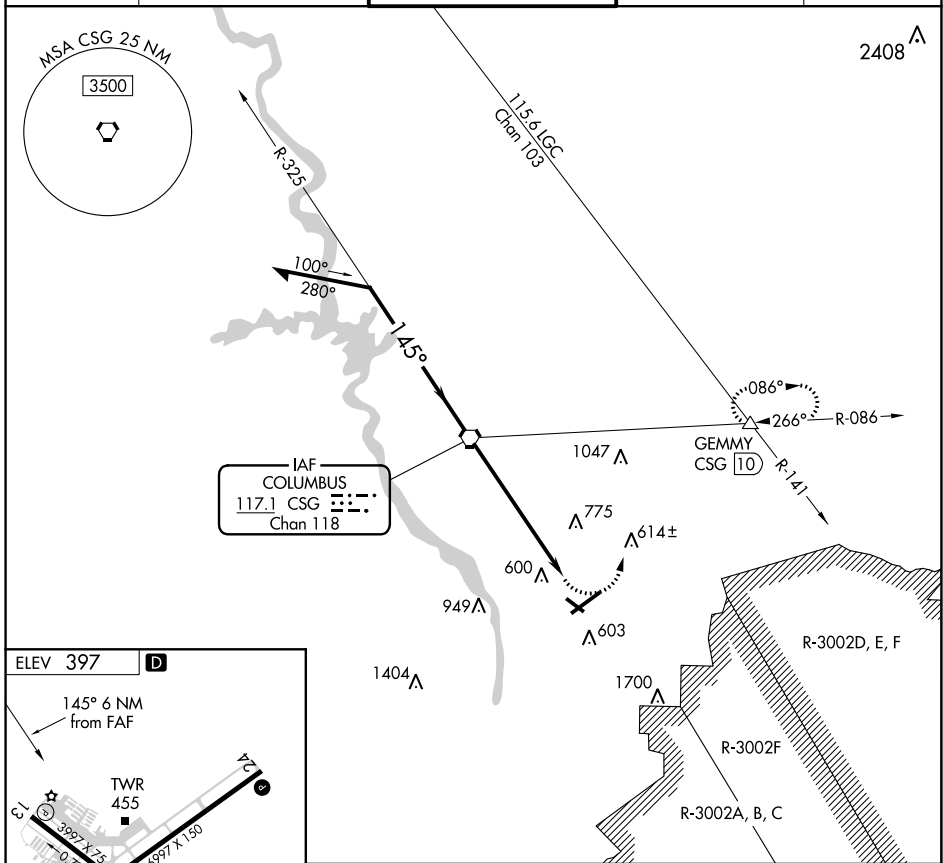

VORTAC CSG 117.1 Chan 118	APP CRS 145°	Rwy Idg TDZE Apt Elev	N/A N/A 397
---	------------------------	-----------------------------	--

VOR-A
COLUMBUS (CSG)

▼ Circling Rwy 13, 31 NA at night. MISSED APPROACH: Climbing left turn to 2500 on heading 010° and CSG VORTAC R-086 to GEMMY INT/10 DME and hold.

ATIS 127.75	ATLANTA APP CON * 125.5 323.1	COLUMBUS TOWER * 120.1 (CTAF) 257.8	GND CON 121.9 348.6	UNICOM 122.95
-----------------------	---	--	-------------------------------	-------------------------

FAF to MAP 6 NM					
Knots	60	90	120	150	180
Min:Sec	6:00	4:00	3:00	2:24	2:00
CATEGORY	A	B	C	D	
CIRCLING	1060-1	663 (700-1)	1060-1¾ 663 (700-1¾)	1060-2 663 (700-2)	

SE-4, 25 FEB 2021 to 25 MAR 2021

SE-4, 25 FEB 2021 to 25 MAR 2021