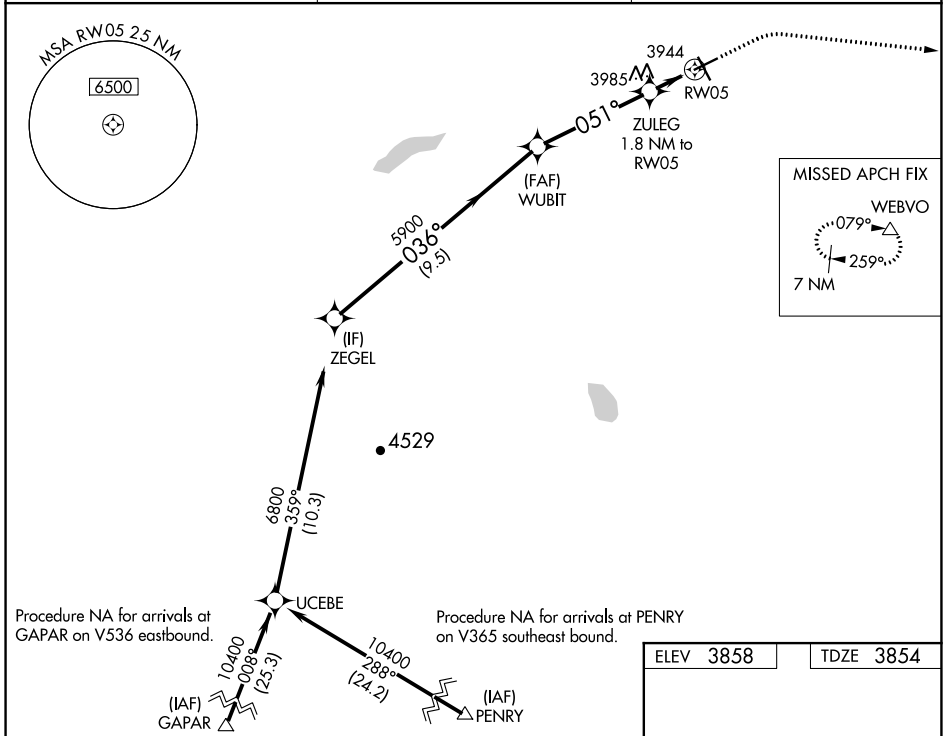

WAAS CH 86737 W05A	APP CRS 051°	Rwy Idg TDZE Apt Elev	5300 3854 3858
--	------------------------	-----------------------------	---

RNAV (GPS) RWY 5

CUT BANK INTL (CTB)

⚠ For uncompensated Baro-VNAV systems, LNAV/VNAV NA below -25°C (-13°F) or above 51°C (124°F). DME/DME RNP-0.3 NA.

MISSED APPROACH: Climb to 4500 then climbing right turn to 11000 direct WEBVO and hold.

ASOS 119.025	SALT LAKE CITY CENTER 133.4 285.4	UNICOM 123.0 (CTAF) 0
------------------------	---	---------------------------------

CATEGORY	A	B	C	D
LPV DA		4054-1	200 (200-1)	
LNAV/VNAV DA		4104-1	250 (300-1)	
LNAV MDA		4200-1	346 (400-1)	
C CIRCLING	4280-1 422 (500-1)	4320-1 462 (500-1)	4400-1½ 542 (600-1½)	4620-2½ 762 (800-2½)

NW-1, 25 FEB 2021 to 25 MAR 2021

NW-1, 25 FEB 2021 to 25 MAR 2021