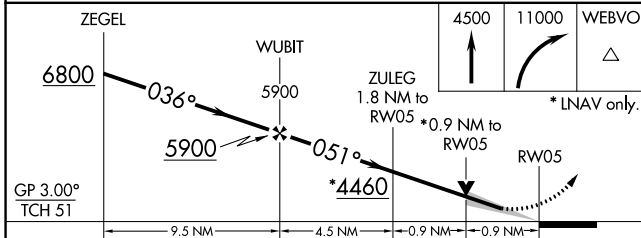

WAAS CH 86737 W05A	APP CRS 051°	Rwy Idg TDZE Apt Elev	5300 3854 3858
--	------------------------	-----------------------------	---

RNAV (GPS) RWY 5

CUT BANK INTL (CTB)

⚠ For uncompensated Baro-VNAV systems, LNAV/VNAV NA below -25°C (-13°F) or above 51°C (124°F). DME/DME RNP-0.3 NA.

MISSED APPROACH: Climb to 4500 then climbing right turn to 11000 direct WEBVO and hold.

ASOS 119.025	SALT LAKE CITY CENTER 133.4 285.4	UNICOM 123.0 (CTAF) 0
------------------------	---	---------------------------------