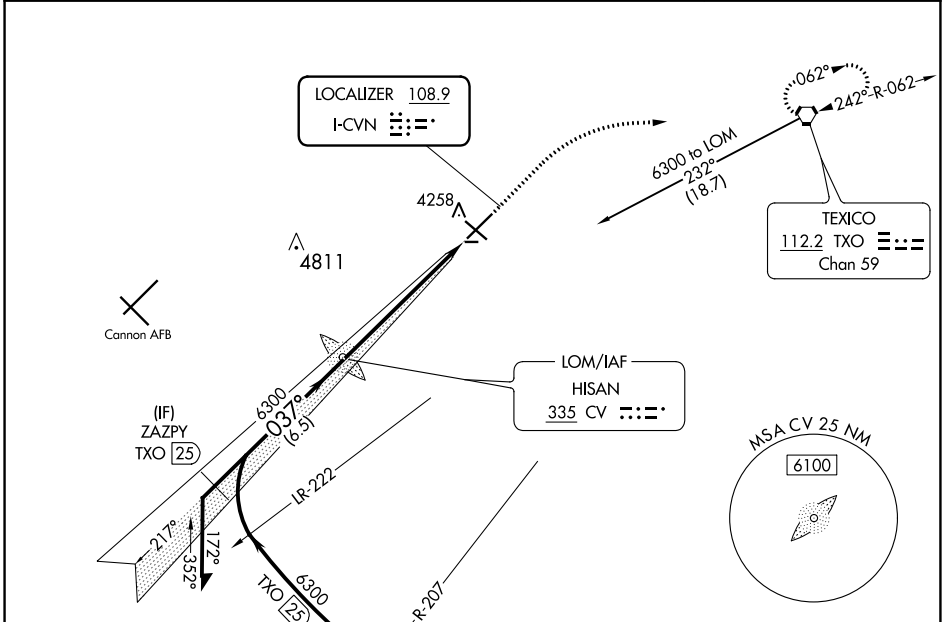

LOC I-CVN 108.9	APP CRS 037°	Rwy Idg 7200
		TDZE 4205
		Apt Elev 4216

ILS or LOC RWY 4

CLOVIS MUNI (CVN)

NA When local altimeter setting not received, use Cannon AFB altimeter setting and increase all DA and MDA 40 feet. For inop MALSRS, increase S-LOC 4 Cat C/D visibility to 1 3/8 mile. For inop MALSRS when using Cannon AFB, increase S-LOC 4 Cat C/D visibility to 1 3/8 mile.

MALSRS MISSED APPROACH: Climb to 4700 then climbing right turn to 6000 direct TXO VORTAC and hold.

AWOS-3PT 135.375	CANNON APP CON 118.425 352.1	CLNC DEL 119.0	UNICOM 122.8 (CTAF) 0
----------------------------	--	--------------------------	---------------------------------

CATEGORY	A	B	C	D
S-ILS 4		4405-1/2	200 (200-1/2)	
S-LOC 4	4680-1/2	475 (500-1/2)	4680-1	475 (500-1)
C CIRCLING	4680-1	464 (500-1)	4700-1 1/2 484 (500-1 1/2)	4820-2 604 (700-2)

SW-1, 25 FEB 2021 to 25 MAR 2021

SW-1, 25 FEB 2021 to 25 MAR 2021