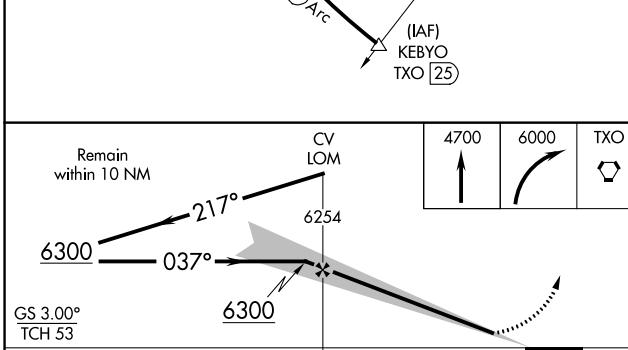

LOC I-CVN 108.9	APP CRS 037°	Rwy Idg 7200
		TDZE 4205
		Apt Elev 4216

ILS or LOC RWY 4

CLOVIS MUNI (CVN)

NA When local altimeter setting not received, use Cannon AFB altimeter setting and increase all DA and MDA 40 feet. For inop MALSRS, increase S-LOC 4 Cat C/D visibility to 1 3/8 mile. For inop MALSRS when using Cannon AFB, increase S-LOC 4 Cat C/D visibility to 1 3/8 mile.

MALSRS MISSED APPROACH: Climb to 4700 then climbing right turn to 6000 direct TXO VORTAC and hold.

AWOS-3PT 135.375	CANNON APP CON 118.425 352.1	CLNC DEL 119.0	UNICOM 122.8 (CTAF) 0
----------------------------	--	--------------------------	---------------------------------

CATEGORY	A	B	C	D
S-ILS 4		4405-1/2	200 (200-1/2)	
S-LOC 4	4680-1/2	475 (500-1/2)	4680-1	475 (500-1)
C CIRCLING	4680-1	464 (500-1)	4700-1 1/2 484 (500-1 1/2)	4820-2 604 (700-2)

SW-1, 25 FEB 2021 to 25 MAR 2021