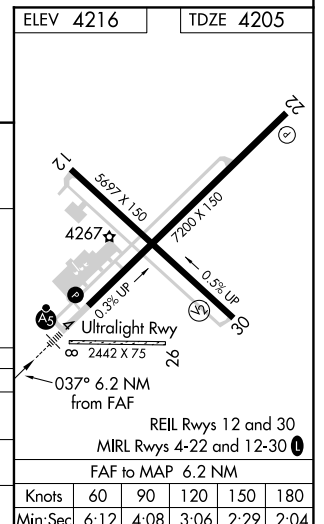

LOC I-CVN 108.9	APP CRS 037°	Rwy Idg 7200
		TDZE 4205
		Apt Elev 4216

ILS or LOC RWY 4

CLOVIS MUNI (CVN)

NA When local altimeter setting not received, use Cannon AFB altimeter setting and increase all DA and MDA 40 feet. For inop MALSRS, increase S-LOC 4 Cat C/D visibility to 1 3/8 mile. For inop MALSRS when using Cannon AFB, increase S-LOC 4 Cat C/D visibility to 1 3/8 mile.

MALSRS MISSED APPROACH: Climb to 4700 then climbing right turn to 6000 direct TXO VORTAC and hold.

AWOS-3PT 135.375	CANNON APP CON 118.425 352.1	CLNC DEL 119.0	UNICOM 122.8 (CTAF) 0
----------------------------	--	--------------------------	---------------------------------

CATEGORY	A	B	C	D
S-ILS 4		4405-1/2	200 (200-1/2)	
S-LOC 4	4680-1/2	475 (500-1/2)	4680-1	475 (500-1)
C CIRCLING	4680-1	464 (500-1)	4700-1 1/2 484 (500-1 1/2)	4820-2 604 (700-2)

SW-1, 25 FEB 2021 to 25 MAR 2021