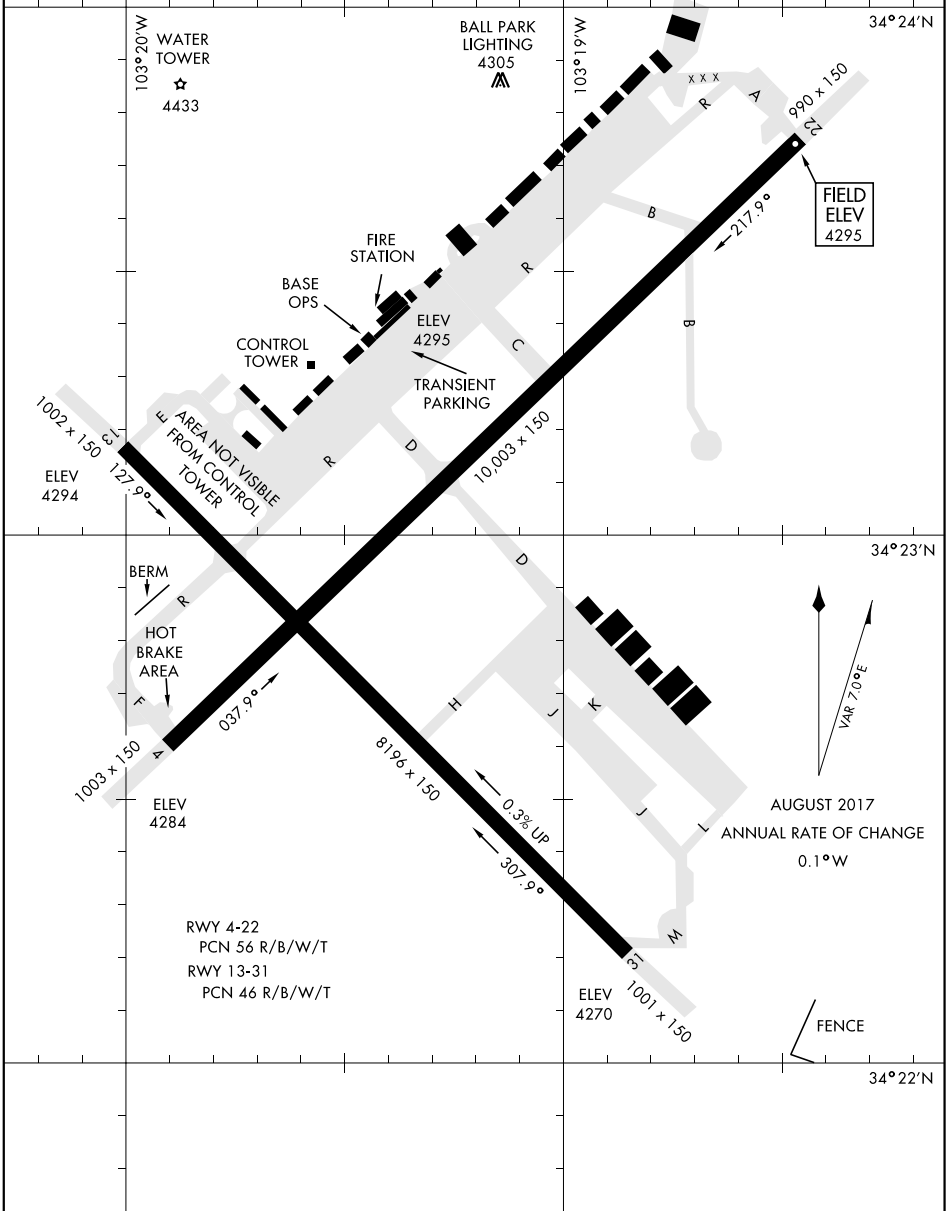

AIRPORT DIAGRAM

AFD-512 [USAF]

CANNON AFB (KCVS)

CLOVIS, NEW MEXICO

ATIS 119.1 269.9
 CANNON TOWER
 120.4 270.25
 GND CON
 121.9 275.8
 CLNC DEL
 120.2 293.225

SW-1, 25 FEB 2021 to 25 MAR 2021

SW-1, 25 FEB 2021 to 25 MAR 2021

AIRPORT DIAGRAM

CLOVIS, NEW MEXICO
CANNON AFB (KCVS)