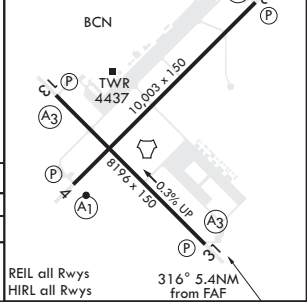

CATEGORY	A	B	C	D	E
S-31 *	4700-1/2	430 (500-1/2)	4700-3/4	430	(500-3/4)
C CIRCLING	4840-1	545 (600-1)	4860-1 1/2 565 (600-1 1/2)	5000-2 1/4 705 (800-2 1/4)	5020-2 1/2 725 (800-2 1/2)

CLOVIS, NEW MEXICO
Amdt 3 10OCT19

34°23'N - 103°19'W

CANNON AFB (KCVS)

TACAN RWY 31

SW-1, 25 FEB 2021 to 25 MAR 2021

SW-1, 25 FEB 2021 to 25 MAR 2021