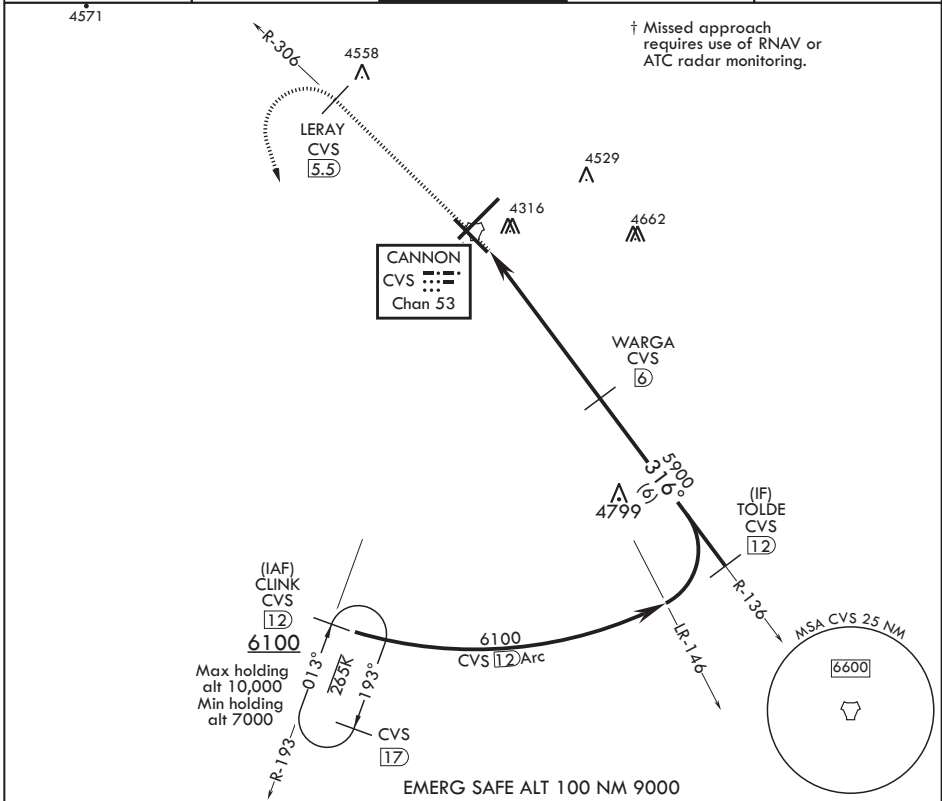

CLOVIS, NEW MEXICO

TACAN RWY 31

TACAN CVS Chan 53	APCH CRS 316°	Rwy ldg TDZE 8196 4270	Arprt Elev 4295
----------------------	------------------	------------------------------	--------------------

AL-512 (USAF)

CANNON AFB (KCVS)

† * When ALS inop, increase CAT AB vis to 1 mile, CAT CDE increase vis to 1 3/8 miles.

SSALR † MISSED APPROACH: Climb to 6000 out CVS TACAN R-306 to 5.5 DME (LERAY) then turn left climbing to 7000 intercept CVS TACAN R-193 to 12 DME (CLINK) and hold.

6000 CVS R-306	LERAY CVS 5.5	7000 CVS R-193	CLINK CVS 12	TOLDE R-136 12	CLINK R-193 12
----------------	---------------	----------------	--------------	----------------	----------------

ELEV 4295	TDZE 4270
-----------	-----------

34°23'N - 103°19'W

CANNON AFB (KCVS)

TACAN RWY 31

SW-1, 25 FEB 2021 to 25 MAR 2021

SW-1, 25 FEB 2021 to 25 MAR 2021