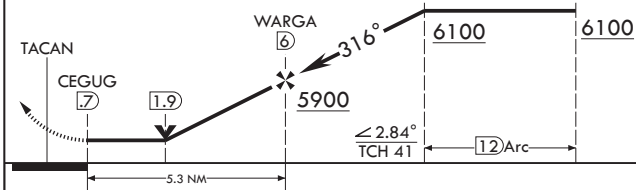

CATEGORY	A	B	C	D	E
S-31 *	4700-1/2	430 (500-1/2)	4700-3/4	430	(500-3/4)
C CIRCLING	4840-1	545 (600-1)	4860-1 1/2 565 (600-1 1/2)	5000-2 1/4 705 (800-2 1/4)	5020-2 1/2 725 (800-2 1/2)

CLOVIS, NEW MEXICO
Amdt 3 10OCT19

34°23'N - 103°19'W

CANNON AFB (KCVS)

TACAN RWY 31

SW-1, 25 FEB 2021 to 25 MAR 2021

SW-1, 25 FEB 2021 to 25 MAR 2021