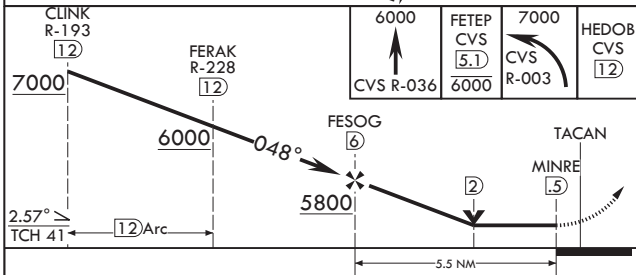

**V** \* When ALS inop, increase CAT AB RVR to 55, vis to 1 mile; CAT CDE RVR to 60, vis to 1 1/8 miles.

**MISSED APPROACH:** Climb to 6000 via CVS TACAN R-036 to 5.1 DME (FETEP), cross FETEP at or below 6000, then turn left climbing to 7000 to intercept CVS TACAN R-003 to 12 DME (HEDOB) and hold.

ATIS 119.1 269.9	CANNON APP CON 118.425 352.1	TOWER 120.4 270.25	GND CON 121.9 275.8	CLNC DEL 120.2 293.225
---------------------	---------------------------------	-----------------------	------------------------	---------------------------

4741 Missed approach requires use of RNAV or ATC monitoring.

EMERG SAFE ALT 100 NM 9000

ELEV 4295	TDZE 4284
-----------	-----------

HIRL all Rwys  
REIL all Rwys

CATEGORY	A	B	C	D	E
S-4*	4700/24	416 (500-1/2)	4700/40	416	(500-3/4)
<b>C</b> CIRCLING	4840-1	545 (600-1)	4860-1 1/2 565 (600-1 1/2)	5000-2 1/4 705 (800-2 1/4)	5020-2 1/2 725 (800-2 1/2)