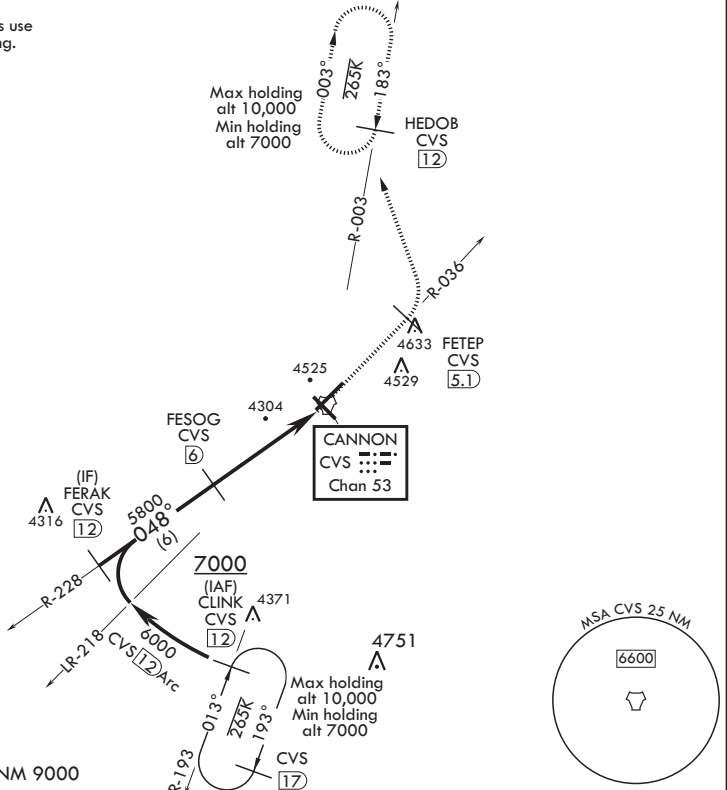

CLOVIS, NEW MEXICO

TACAN RWY 4

TACAN CVS Chan 53	APCH CRS 048°	Rwy ldg TDZE Arprt Elev	10,003 4284 4295

AL-512 (USAF)

CANNON AFB (KCVS)

V * When ALS inop, increase CAT AB RVR to 55, vis to 1 mile; CAT CDE RVR to 60, vis to 1 1/8 miles.

MISSED APPROACH: Climb to 6000 via CVS TACAN R-036 to 5.1 DME (FETEP), cross FETEP at or below 6000, then turn left climbing to 7000 to intercept CVS TACAN R-003 to 12 DME (HEDOB) and hold.

ATIS 119.1 269.9	CANNON APP CON 118.425 352.1	TOWER 120.4 270.25	GND CON 121.9 275.8	CLNC DEL 120.2 293.225

4741 Missed approach requires use of RNAV or ATC monitoring.

EMERG SAFE ALT 100 NM 9000