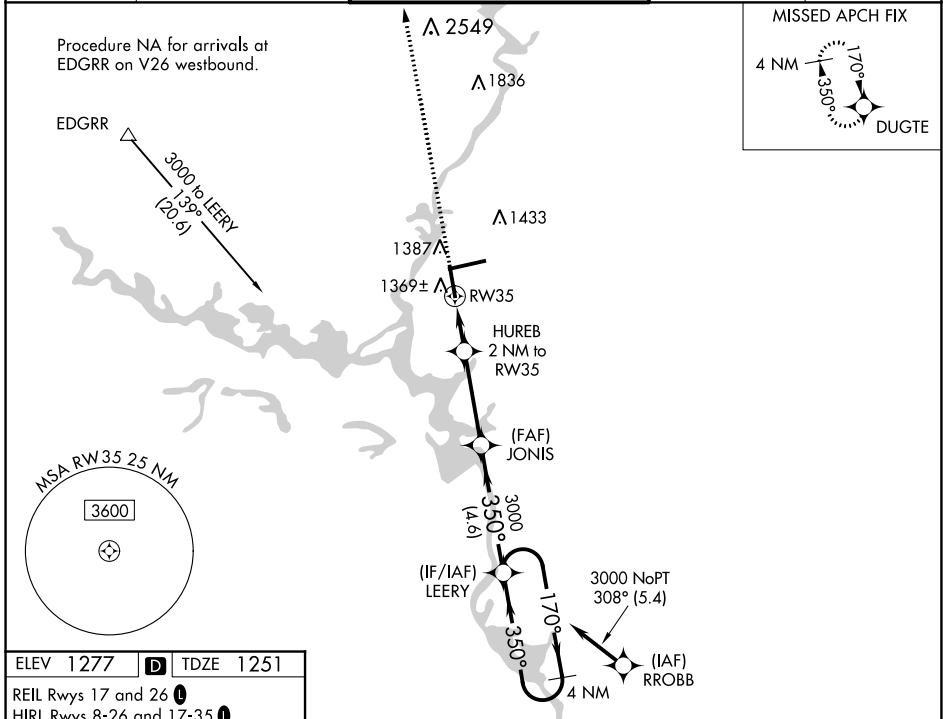

WAAS CH 93521 W35A	APP CRS 350°	Rwy Idg TDZE Apt Elev	6498 1251 1277

RNAV (GPS) RWY 35

CENTRAL WISCONSIN (CWA)

For uncompensated Baro-VNAV systems, LNAV/VNAV NA below -17°C (2°F) or above 54°C (130°F). DME/DME RNP-0.3 NA.	MALSR 	MISSED APPROACH: Climb to 3600 direct DUGTE and hold.

ATIS 127.45	MINNEAPOLIS CENTER 124.4 317.7	CWA TOWER* 119.75 (CTAF) 0 360.7	GND CON 121.9 360.7	UNICOM 122.95