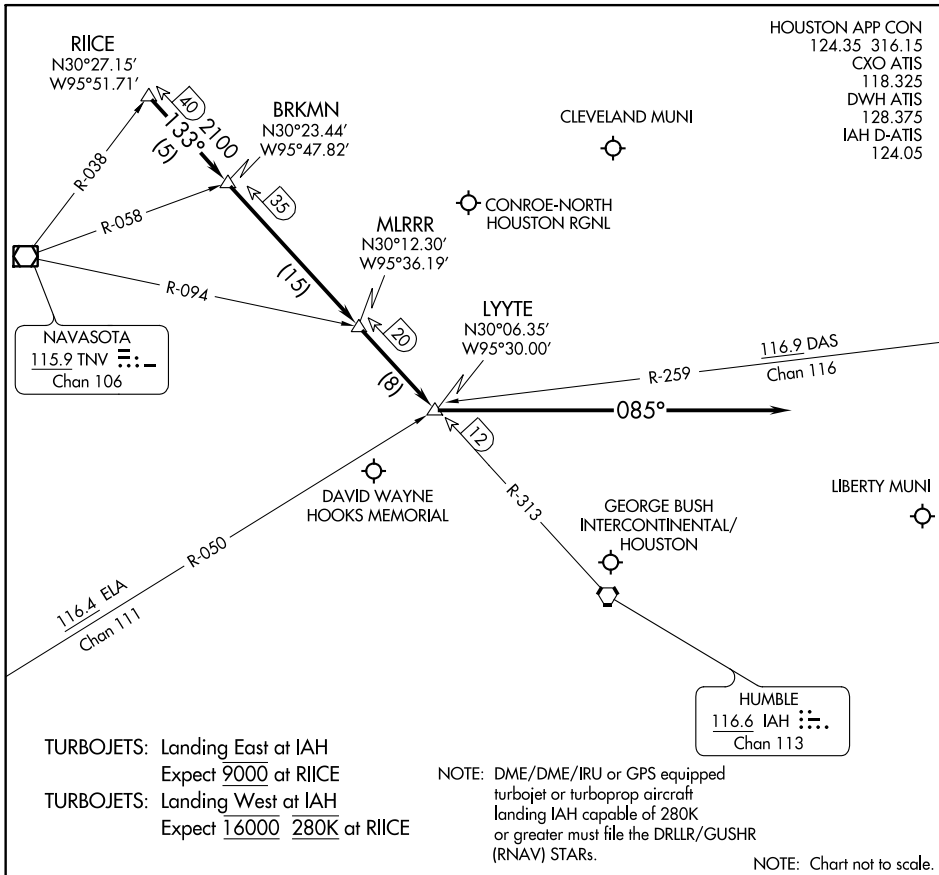

RIICE EIGHT ARRIVAL

Arrival Routes

HOUSTON, TEXAS

SC-5, 25 FEB 2021 to 25 MAR 2021

SC-5, 25 FEB 2021 to 25 MAR 2021

ARRIVAL ROUTE DESCRIPTION

GEORGE BUSH INTERCONTINENTAL/HOUSTON (IAH):
.... From over RIICE INT on IAH R-313 to BRKMN INT, to MLRRR INT, to LYYTE INT.

LANDING RUNWAY 26L/R or 27:
.... Fly heading 085° for vectors to final approach course.

LANDING ALL OTHER RUNWAYS:
.... Expect vectors to final approach course at or prior to LYYTE INT.

FOR ALL OTHER AIRPORTS:
.... From over RIICE INT on IAH R-313 to BRKMN INT, thence as depicted to LYYTE INT expect vectors to final approach course at or prior to LYYTE INT.

RIICE EIGHT ARRIVAL

Arrival Routes

HOUSTON, TEXAS