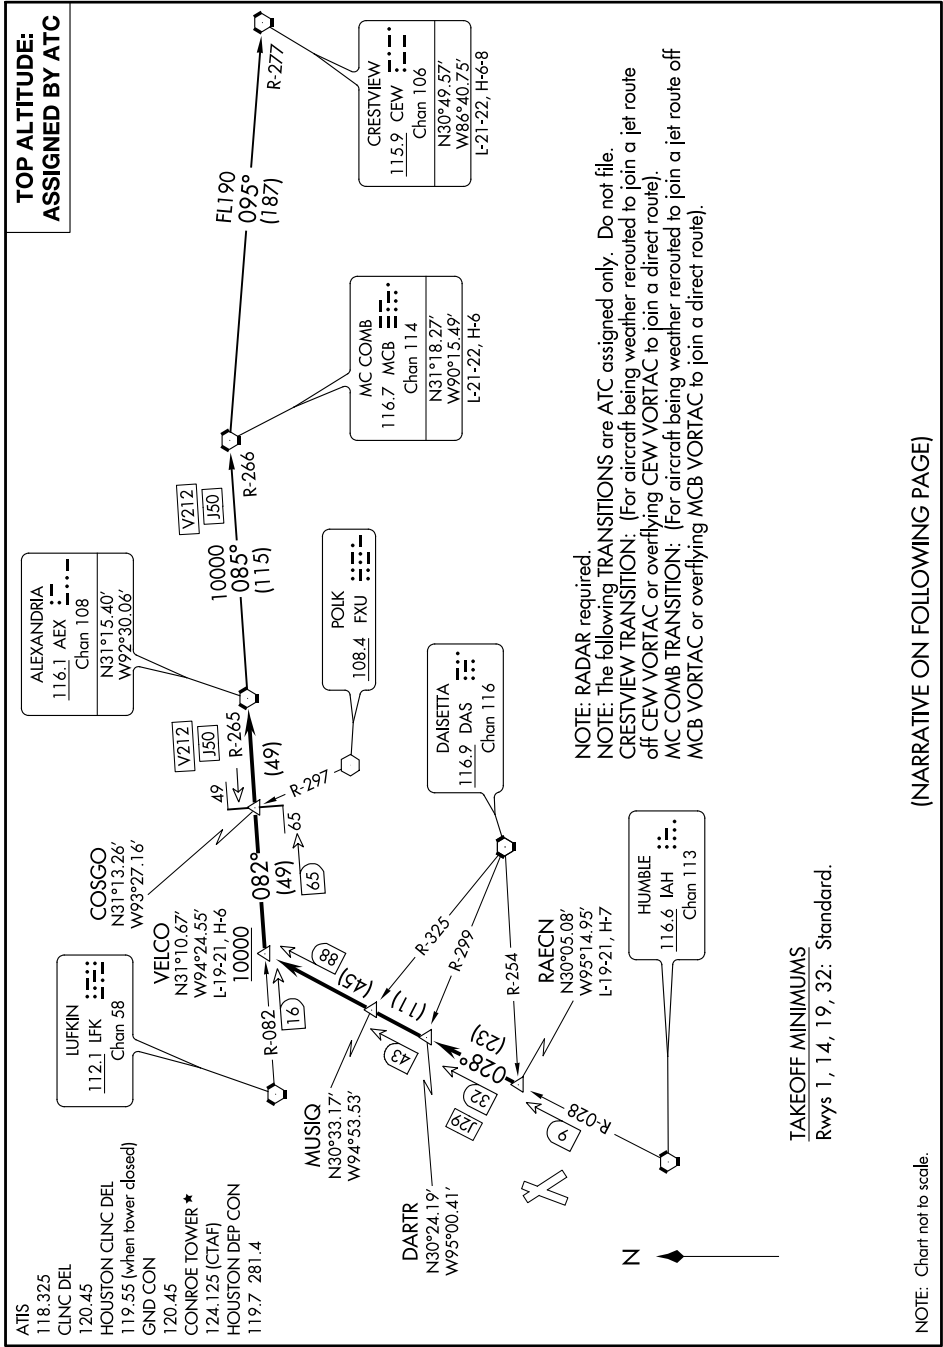

# ALEXANDRIA TWO DEPARTURE

**NOTE: RADAR required**  
**NOTE: The following TRANSITIONS are ATC assigned only. Do not file.**  
**CRESTVIEW TRANSITION:** (For aircraft being weather rerouted to join a jet route off CEW VORTAC or overflying CEW VORTAC to join a direct route).  
**MC COMB TRANSITION:** (For aircraft being weather rerouted to join a jet route off MCB VORTAC or overflying MCB VORTAC to join a direct route).

(NARRATIVE ON FOLLOWING PAGE)

SC-5, 25 FEB 2021 to 25 MAR 2021

# ALEXANDRIA TWO DEPARTURE