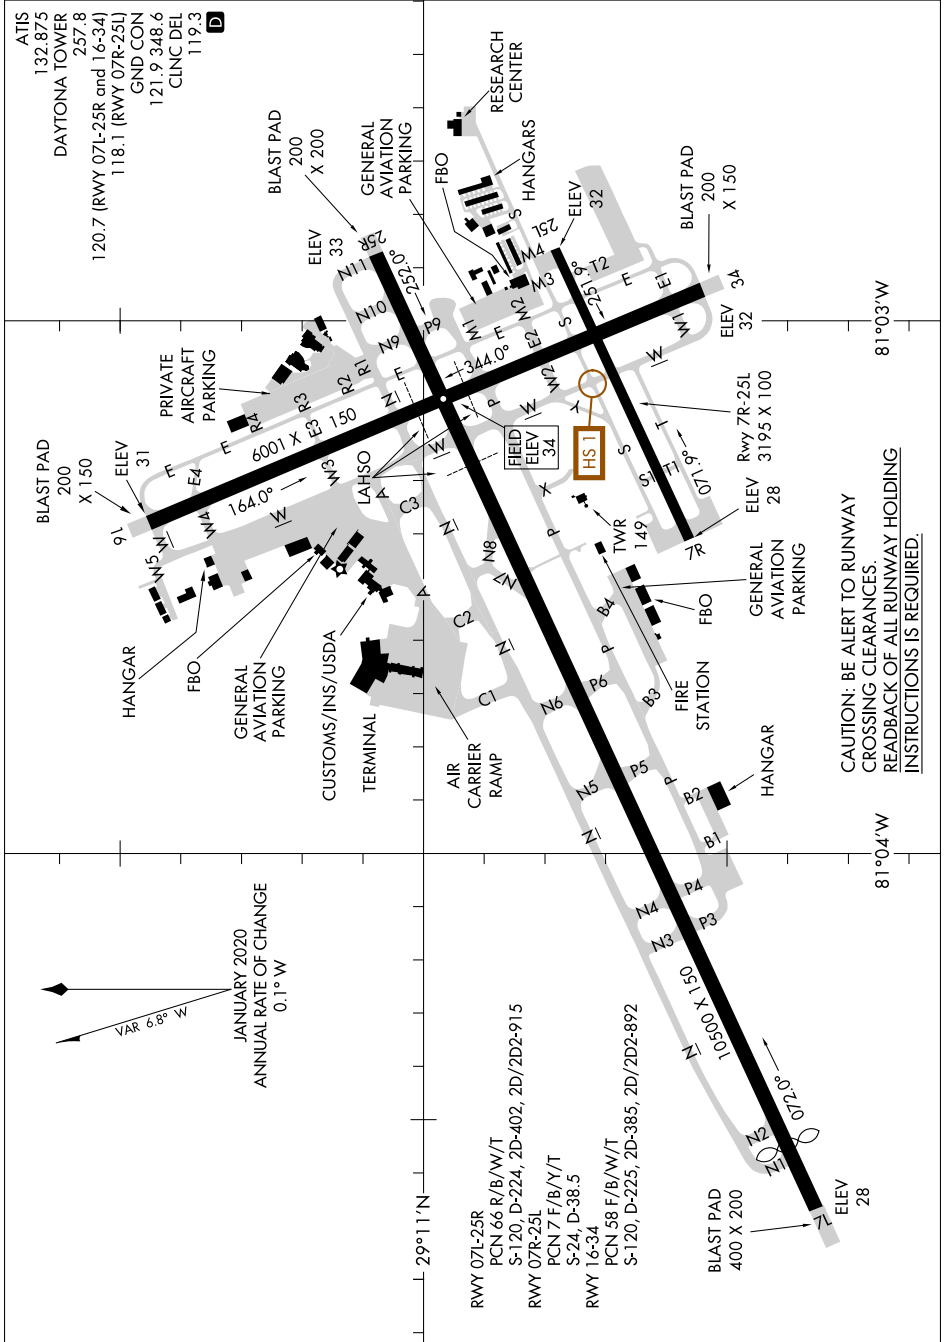

AIRPORT DIAGRAM

AL-110 (FAA)

DAYTONA BEACH INTL (DAB)
DAYTONA BEACH, FLORIDA

SE-3, 25 FEB 2021 to 25 MAR 2021

CAUTION: BE ALERT TO RUNWAY CROSSING CLEARANCES. READBACK OF ALL RUNWAY HOLDING INSTRUCTIONS IS REQUIRED.

SE-3, 25 FEB 2021 to 25 MAR 2021

AIRPORT DIAGRAM

DAYTONA BEACH, FLORIDA
DAYTONA BEACH INTL (DAB)