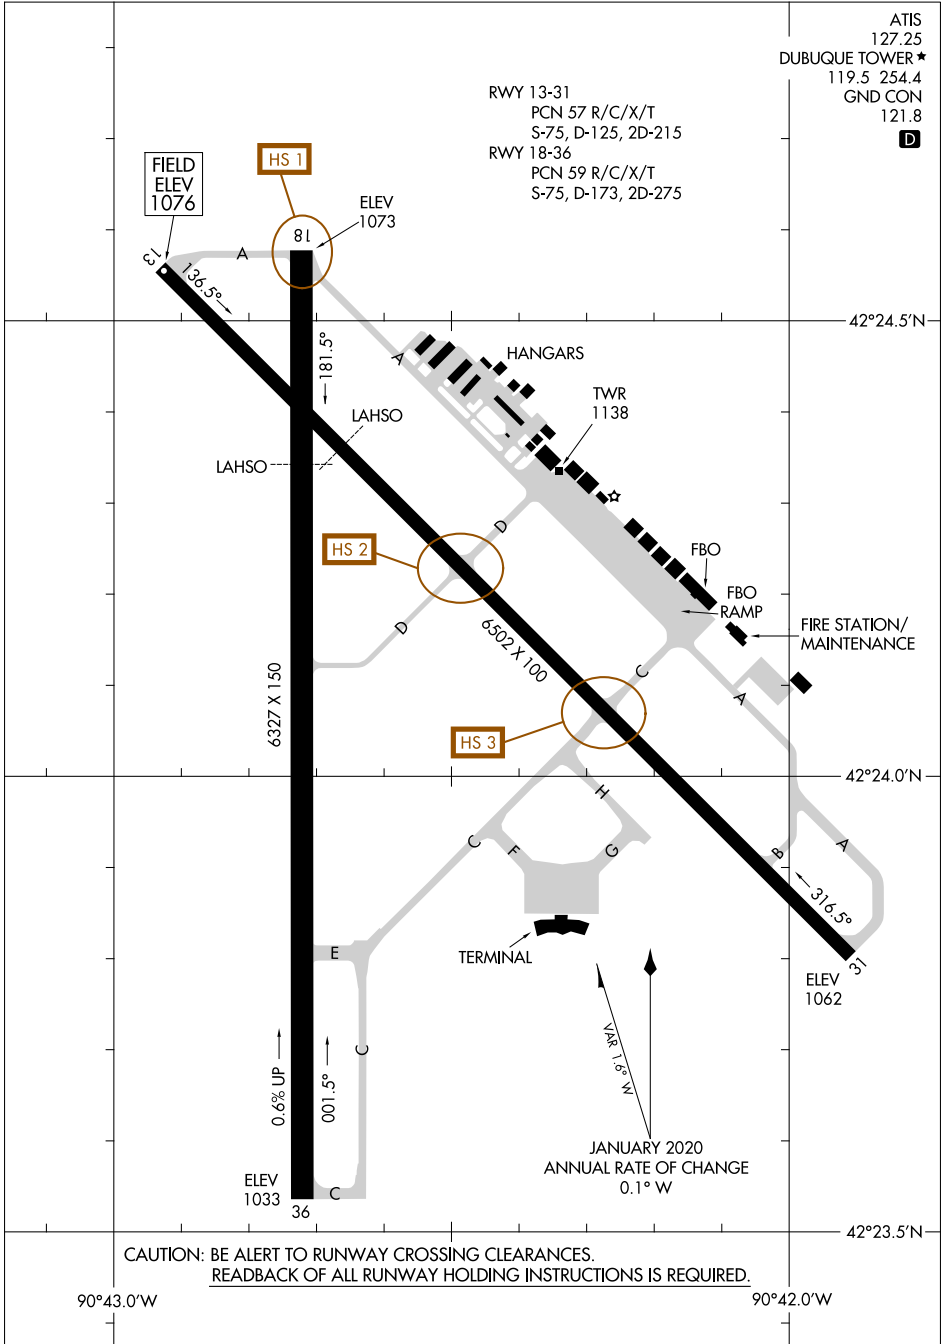

AIRPORT DIAGRAM

AL-923 (FAA)

DUBUQUE RGNL (DBQ)

DUBUQUE, IOWA

NC-3, 25 FEB 2021 to 25 MAR 2021

NC-3, 25 FEB 2021 to 25 MAR 2021

AIRPORT DIAGRAM

DUBUQUE, IOWA
DUBUQUE RGNL (DBQ)