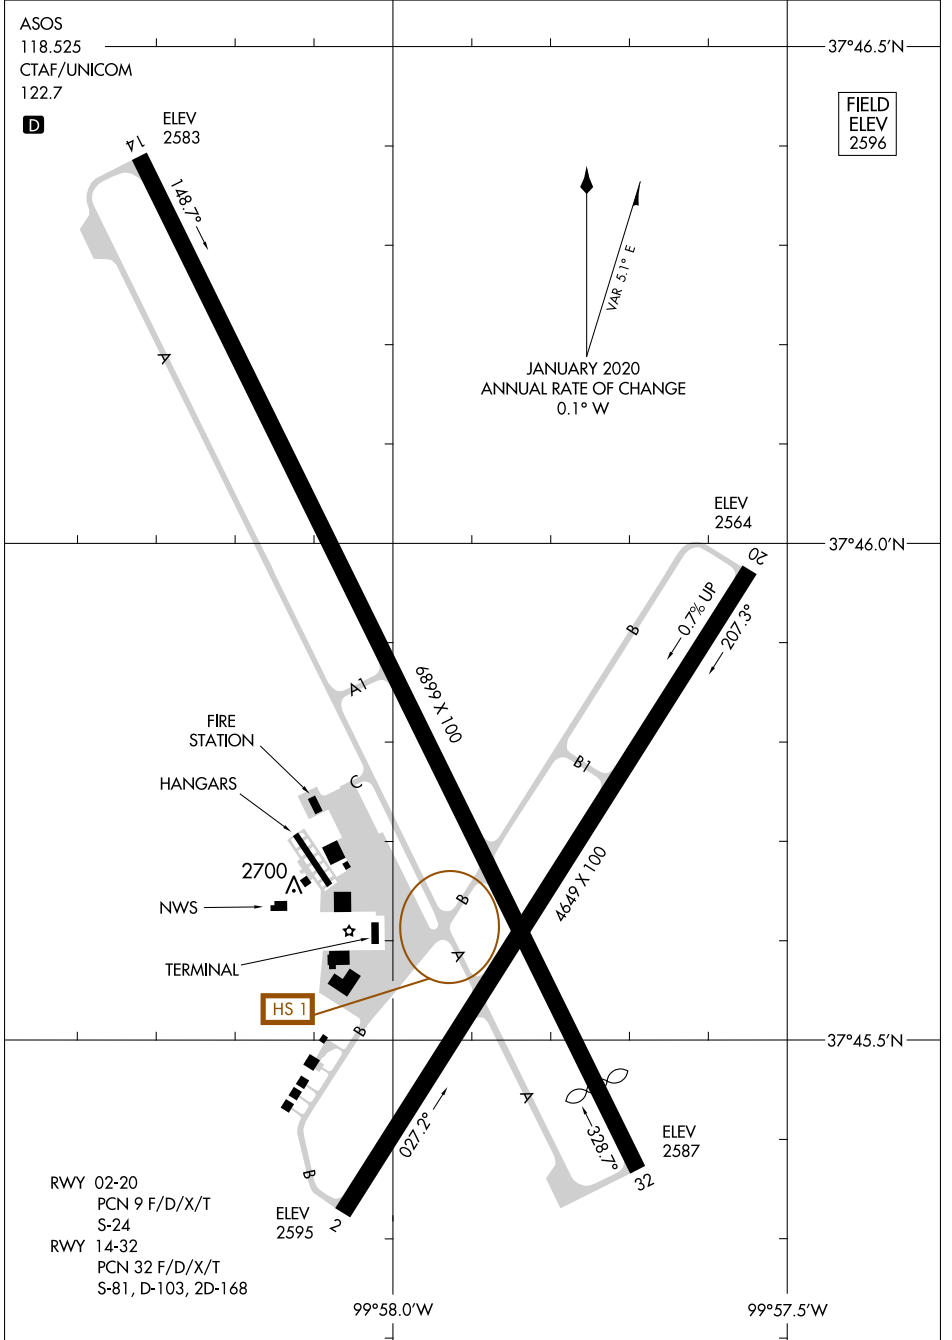

AIRPORT DIAGRAM

AL-676 (FAA)

DODGE CITY RGNL (DDC)
DODGE CITY, KANSAS

NC-2, 25 FEB 2021 to 25 MAR 2021

NC-2, 25 FEB 2021 to 25 MAR 2021

AIRPORT DIAGRAM

DODGE CITY, KANSAS
DODGE CITY RGNL (DDC)