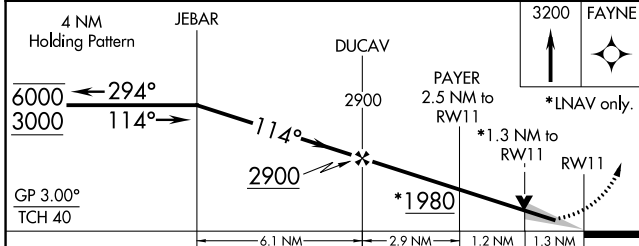

# RNAV (GPS) RWY 11

DECORAH MUNI (DEH)

RNP APCH.	MISSED APPROACH: Climb to 3200 direct FAYNE and hold.
<p>▼ For uncompensated Baro-VNAV systems, LNAV/VNAV NA below -17°C or above 54°C.</p>	

AWOS-3 <b>120.925</b>	MINNEAPOLIS CENTER <b>118.85</b>	UNICOM <b>122.8 (CTAF) 0</b>
--------------------------	-------------------------------------	---------------------------------

NC-3, 25 FEB 2021 to 25 MAR 2021

NC-3, 25 FEB 2021 to 25 MAR 2021

ELEV 1158	TDZE 1155
<p>REIL Rwy 11 and 29 0</p> <p>MIRL Rwy 11-29 0</p>	

CATEGORY	A	B	C	D
LPV DA	1405-1	250 (300-1)		NA
LNAV/VNAV DA	1405-1	250 (300-1)		NA
LNAV MDA	1600-1	445 (500-1)		NA
CIRCLING	1600-1 442 (500-1)	1620-1 462 (500-1)		NA