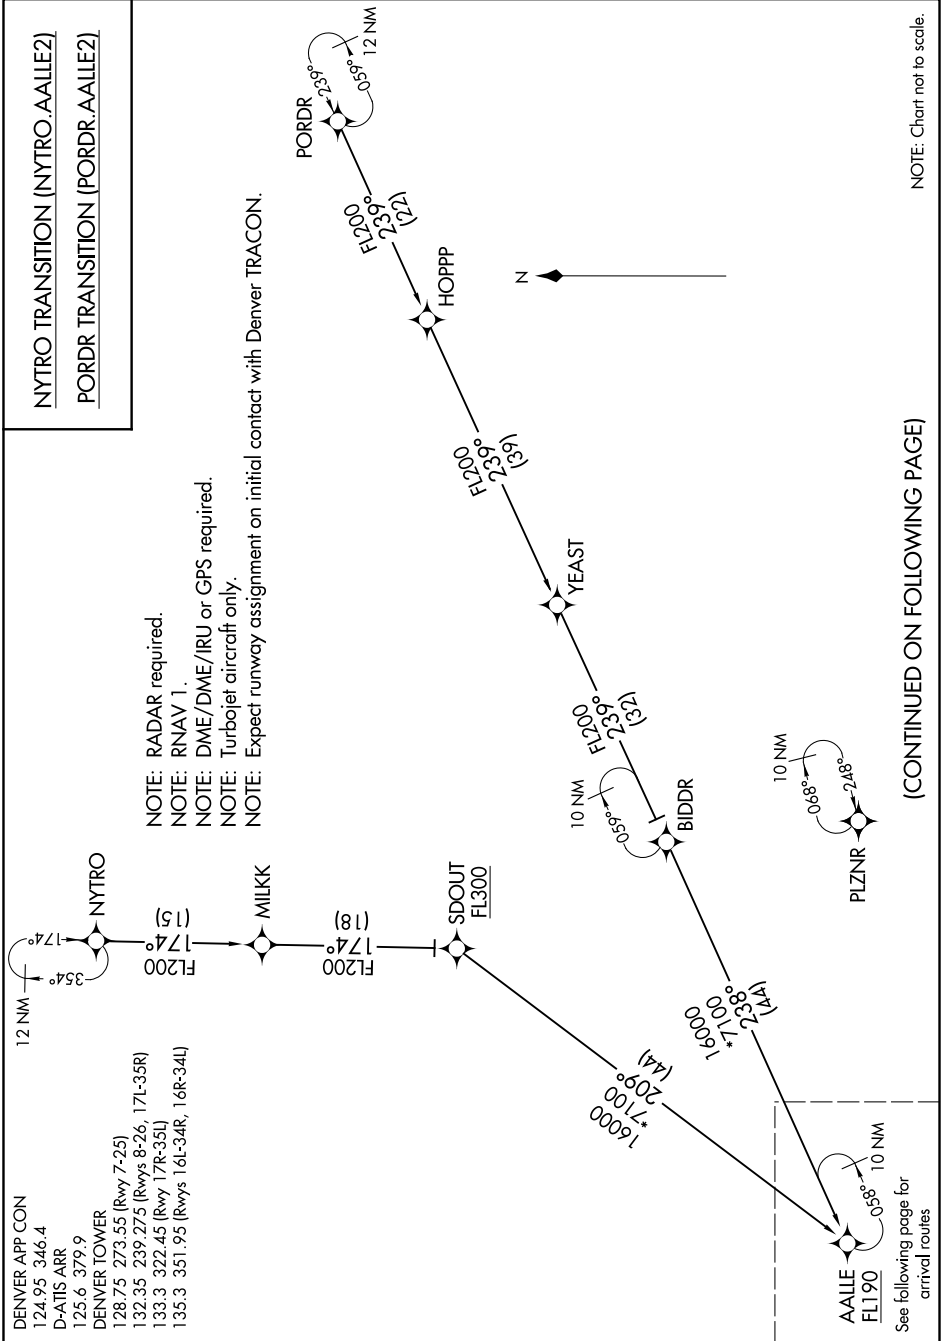

AALLE TWO ARRIVAL (RNAV) Transition Routes

SW-1, 25 FEB 2021 to 25 MAR 2021

AALLE TWO ARRIVAL (RNAV) Transition Routes

SW-1, 25 FEB 2021 to 25 MAR 2021