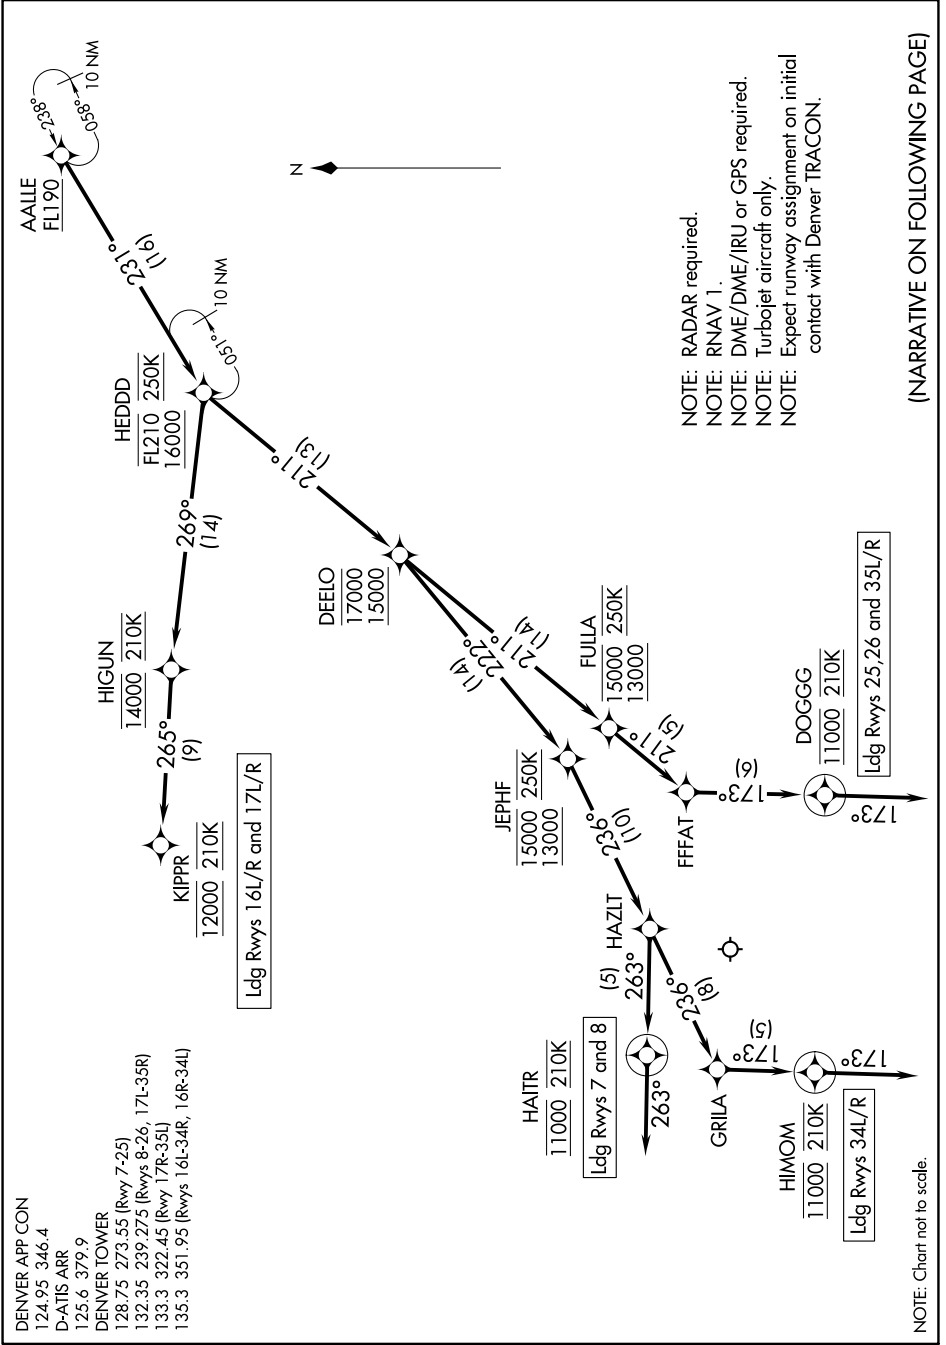

AALLE TWO ARRIVAL (RNAV) Arrival Routes

SW-1, 25 FEB 2021 to 25 MAR 2021

(NARRATIVE ON FOLLOWING PAGE)

SW-1, 25 FEB 2021 to 25 MAR 2021

NOTE: Chart not to scale.