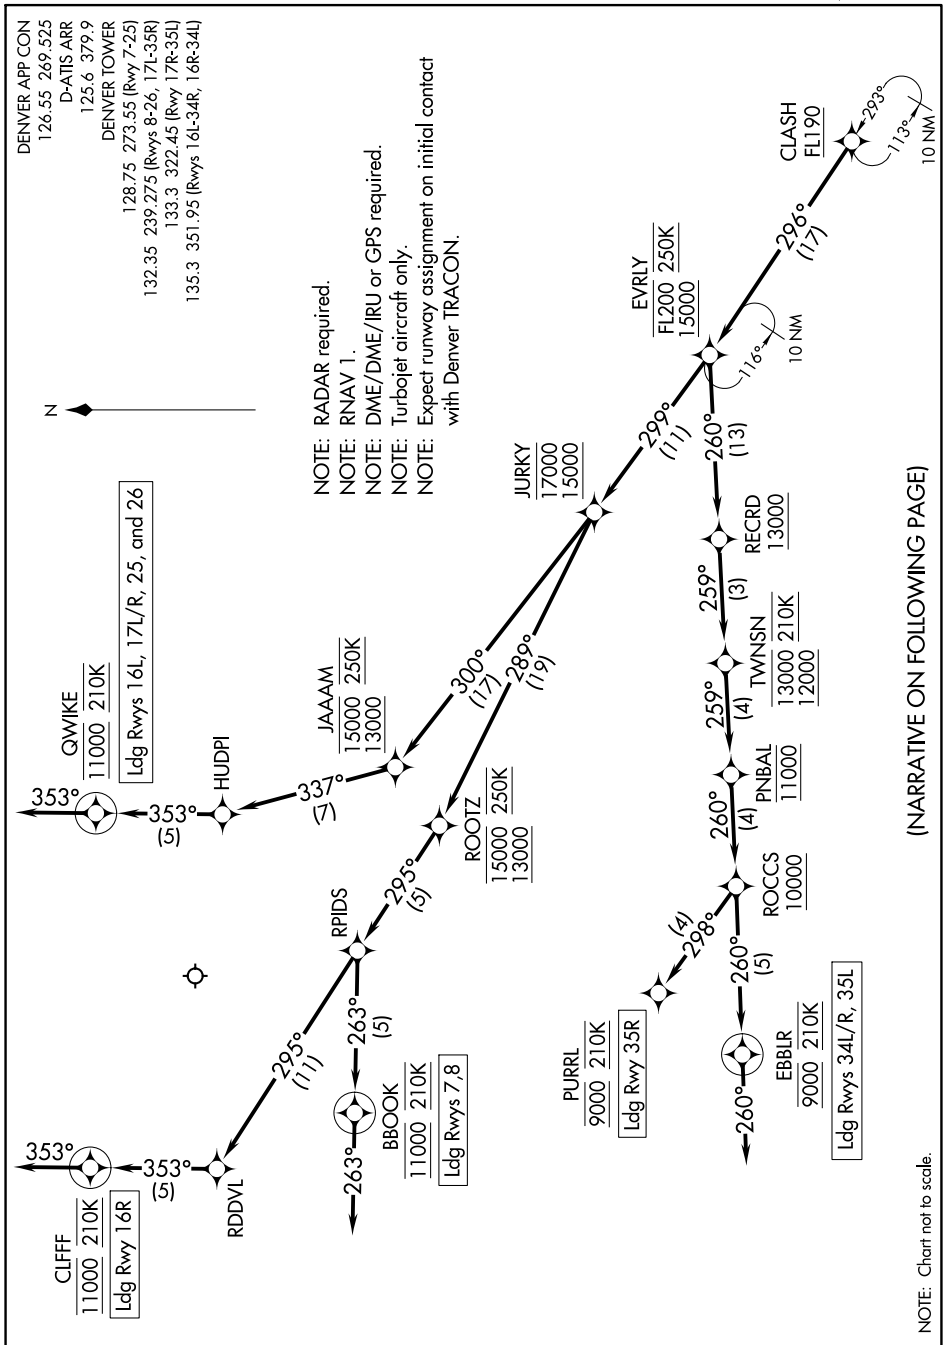

# CLASH THREE ARRIVAL (RNAV) Arrival Routes

SW-1, 25 FEB 2021 to 25 MAR 2021

(NARRATIVE ON FOLLOWING PAGE)

SW-1, 25 FEB 2021 to 25 MAR 2021

# CLASH THREE ARRIVAL (RNAV) Arrival Routes