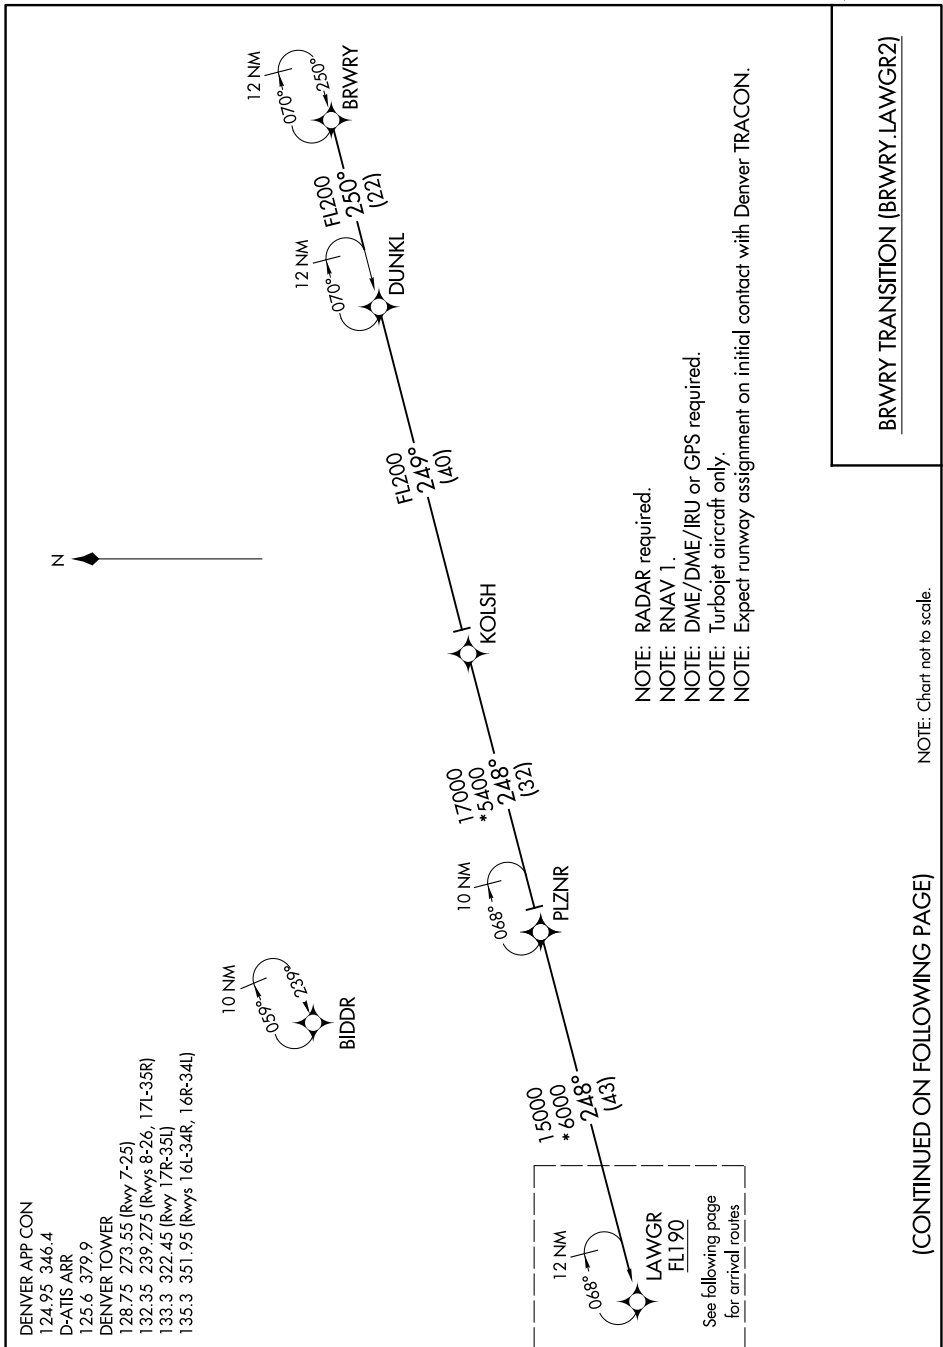

# LAWGR TWO ARRIVAL (RNAV) Transition Routes

SW-1, 25 FEB 2021 to 25 MAR 2021