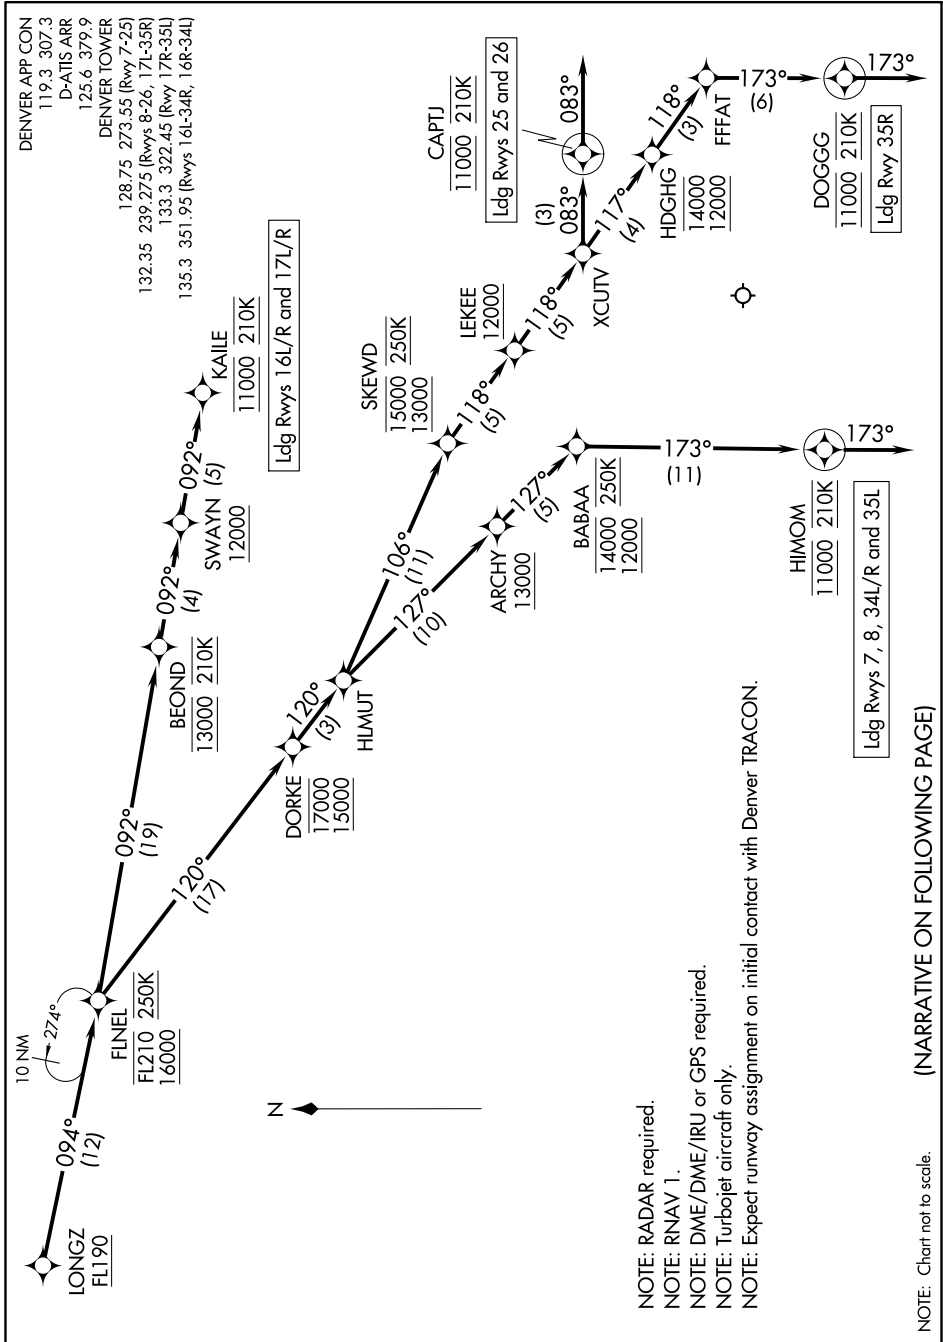

# LONGZ ONE ARRIVAL (RNAV) Arrival Routes

SW-1, 25 FEB 2021 to 25 MAR 2021

SW-1, 25 FEB 2021 to 25 MAR 2021

# LONGZ ONE ARRIVAL (RNAV) Arrival Routes

(NARRATIVE ON FOLLOWING PAGE)

NOTE: Chart not to scale.