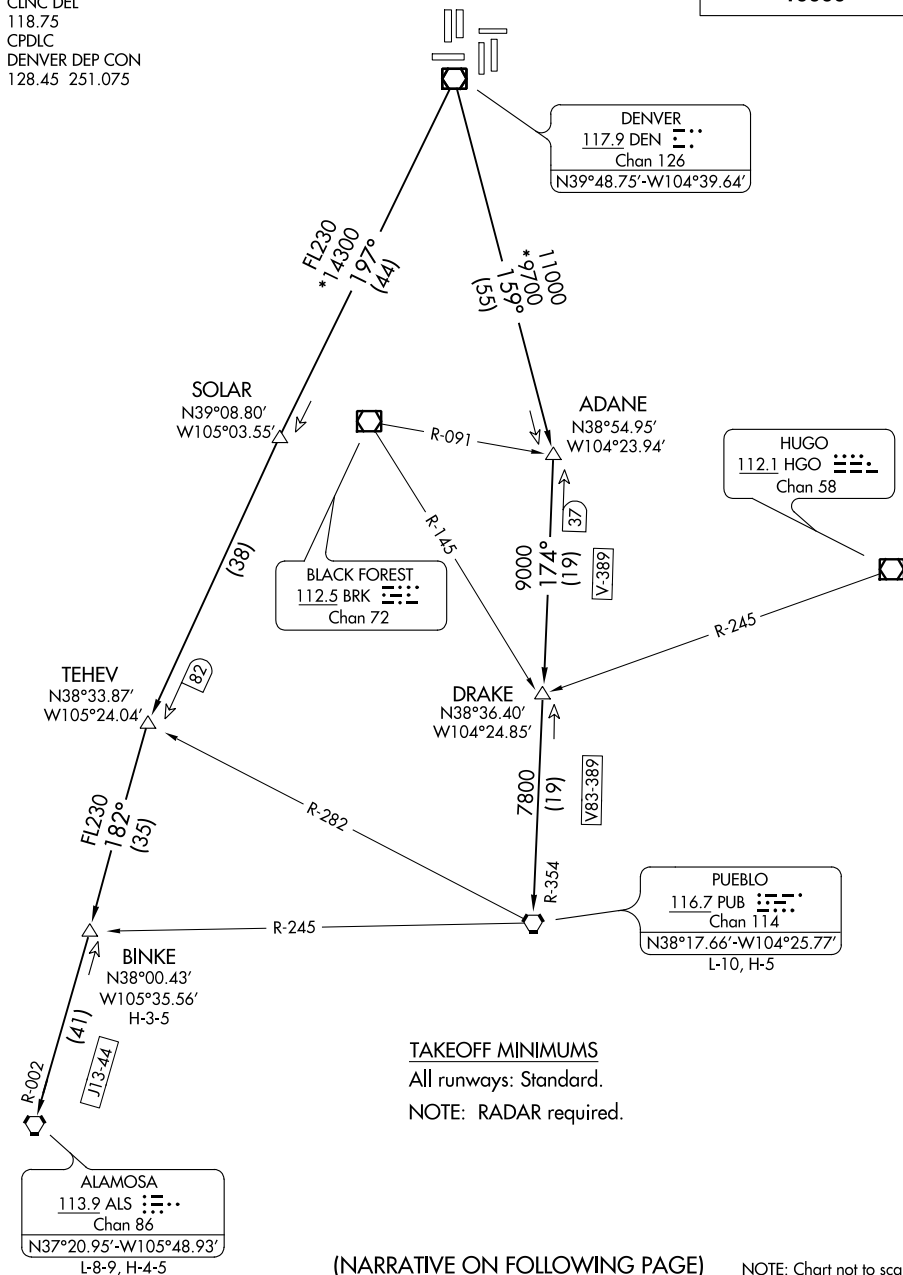

PIKES2.DEN) 20030  
**PIKES TWO DEPARTURE**

AL-9077 (FAA)

DENVER INTL (DEN)  
 DENVER, COLORADO

D-ATIS DEP  
 134.025  
 CLNC DEL  
 118.75  
 CPDLC  
 DENVER DEP CON  
 128.45 251.075

**TOP ALTITUDE:  
 10000**

SW-1, 25 FEB 2021 to 25 MAR 2021

SW-1, 25 FEB 2021 to 25 MAR 2021

(NARRATIVE ON FOLLOWING PAGE)

NOTE: Chart not to scale.

PIKES TWO DEPARTURE  
 (PIKES2.DEN) 30JAN20

DENVER, COLORADO  
 DENVER INTL (DEN)