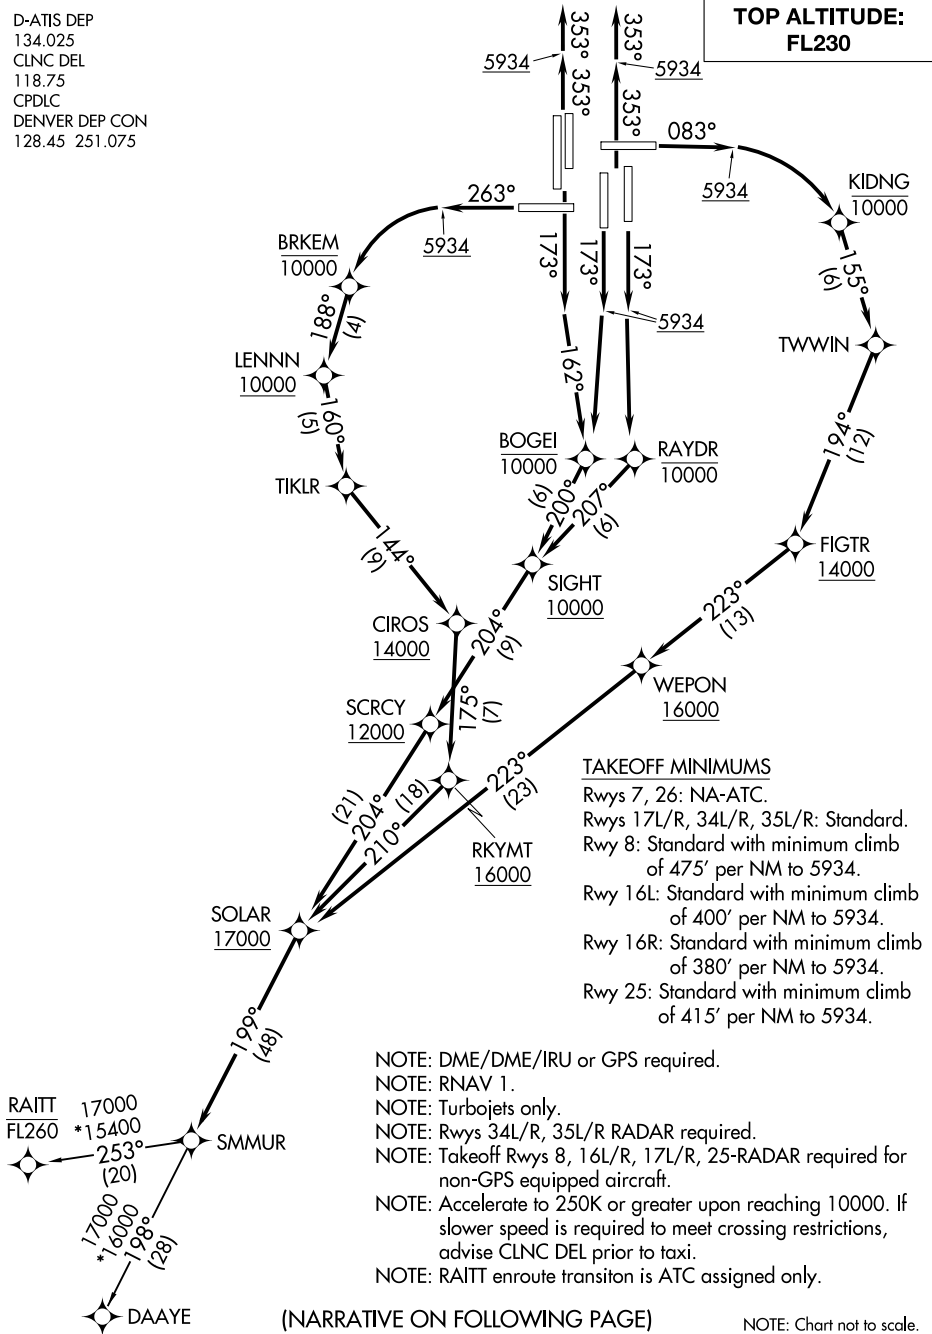

SMMUR TWO DEPARTURE (RNAV)

AL-9077 (FAA)

DENVER INTL (DEN)
DENVER, COLORADO

D-ATIS DEP
134.025
CLNC DEL
118.75
CPDLC
DENVER DEP CON
128.45 251.075

**TOP ALTITUDE:
FL230**

SW-1, 25 FEB 2021 to 25 MAR 2021

SW-1, 25 FEB 2021 to 25 MAR 2021

SMMUR TWO DEPARTURE (RNAV)

DENVER, COLORADO
DENVER INTL (DEN)

(NARRATIVE ON FOLLOWING PAGE)

NOTE: Chart not to scale.