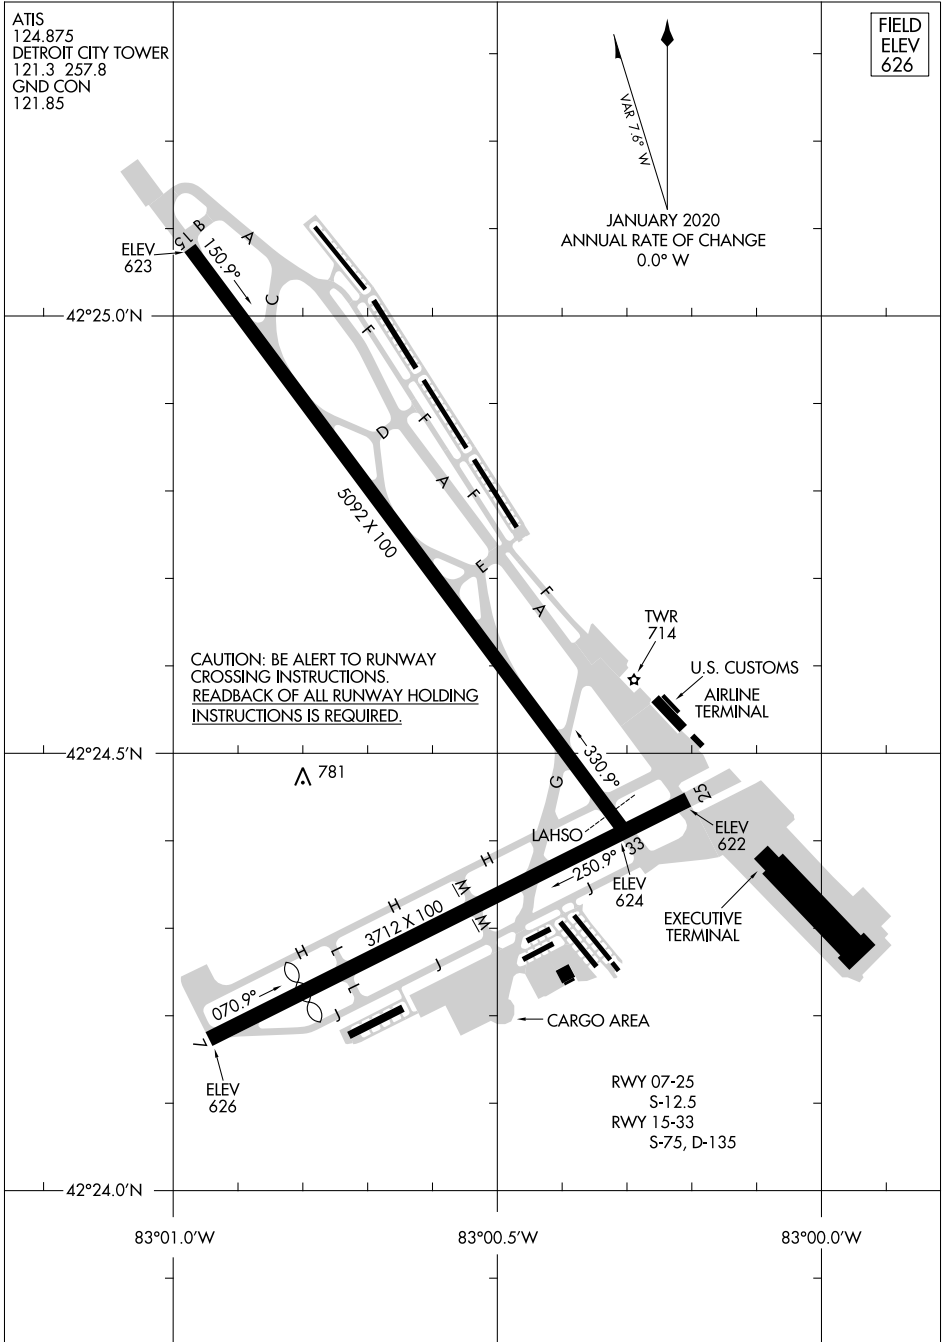

20366

AIRPORT DIAGRAM

AL-118 (FAA)

COLEMAN A YOUNG MUNI (D'E'T)

DETROIT, MICHIGAN

ATIS
 124.875
 DETROIT CITY TOWER
 121.3, 257.8
 GND CON
 121.85

FIELD
 ELEV
 626

EC-1, 25 FEB 2021 to 25 MAR 2021

EC-1, 25 FEB 2021 to 25 MAR 2021

AIRPORT DIAGRAM

20366

DETROIT, MICHIGAN

COLEMAN A YOUNG MUNI (D'E'T)