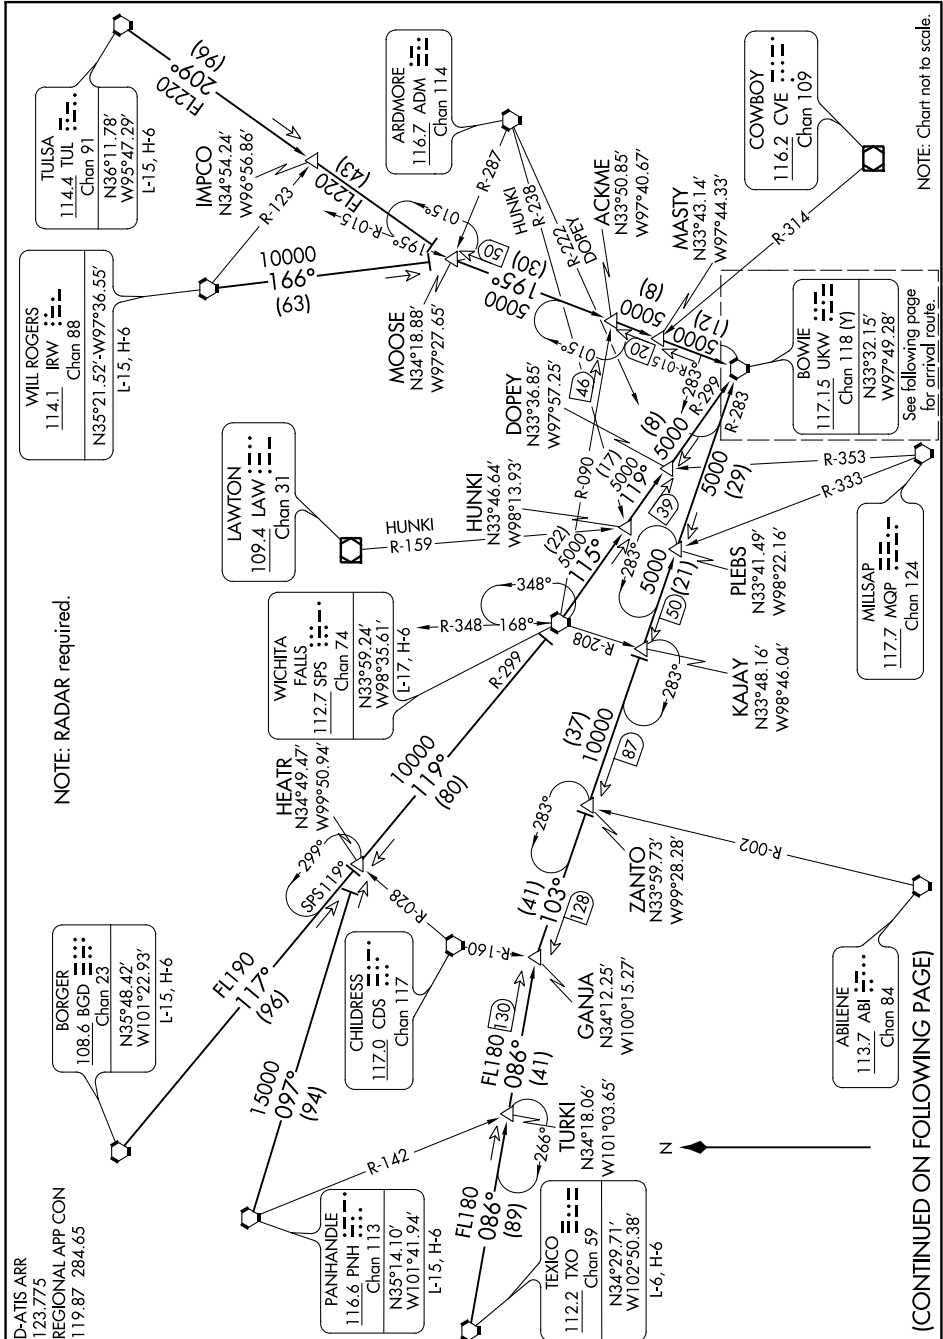

BOWIE FIVE ARRIVAL

Transition Routes

NOTE: Chart not to scale.

See following page for arrival route.

NOTE: RADAR required.

SC-2, 25 FEB 2021 to 25 MAR 2021

SC-2, 25 FEB 2021 to 25 MAR 2021

D-ATIS,ARR
123.775
REGIONAL APP CON
119.87 284.65

BOWIE FIVE ARRIVAL

Transition Routes

(CONTINUED ON FOLLOWING PAGE)