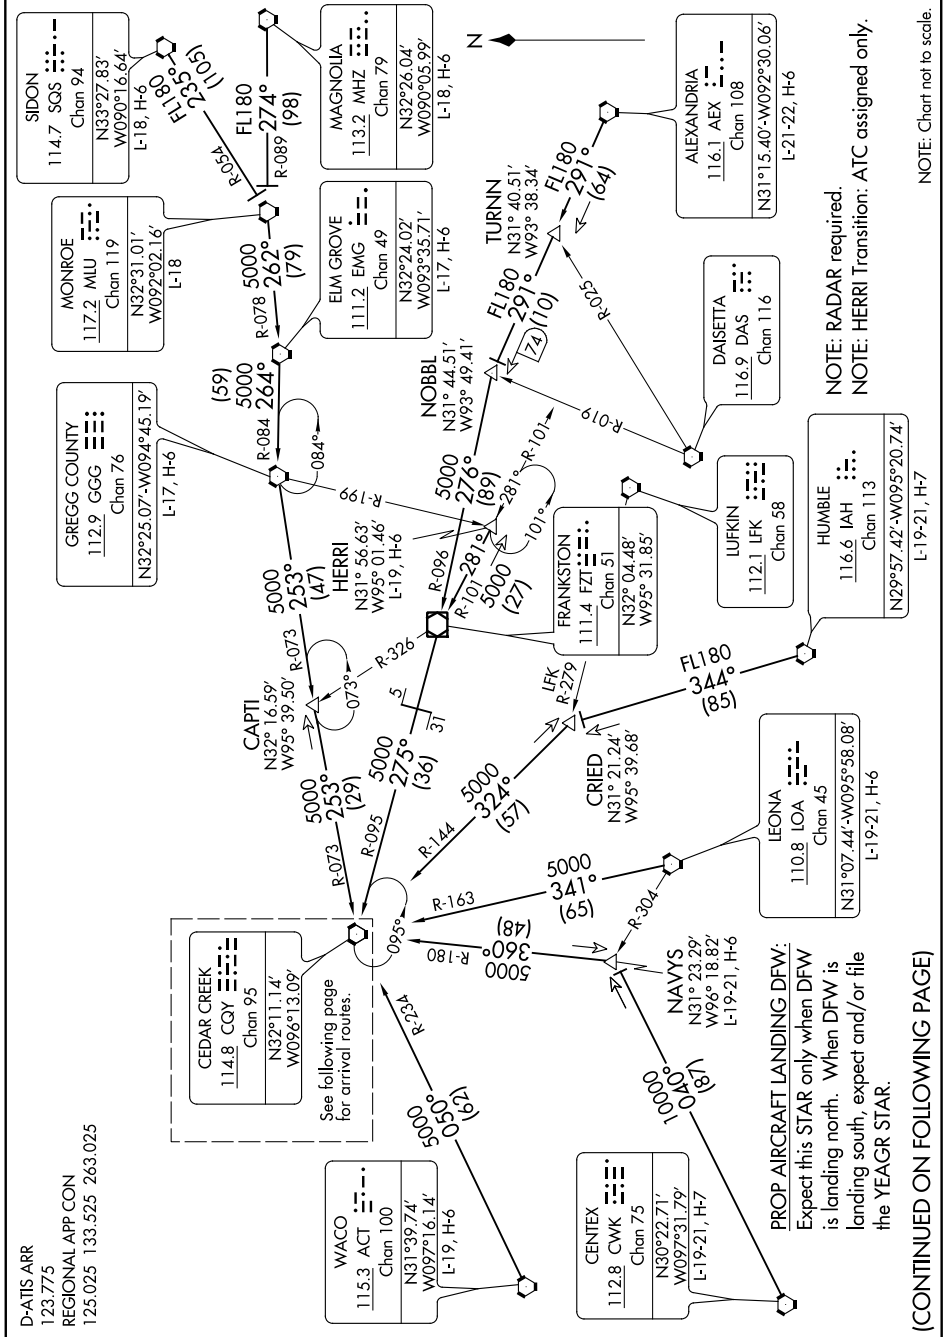

CEDAR CREEK ONE ARRIVAL Transition Routes

SC-2, 25 FEB 2021 to 25 MAR 2021

SC-2, 25 FEB 2021 to 25 MAR 2021

CEDAR CREEK ONE ARRIVAL Transition Routes

(CONTINUED ON FOLLOWING PAGE)