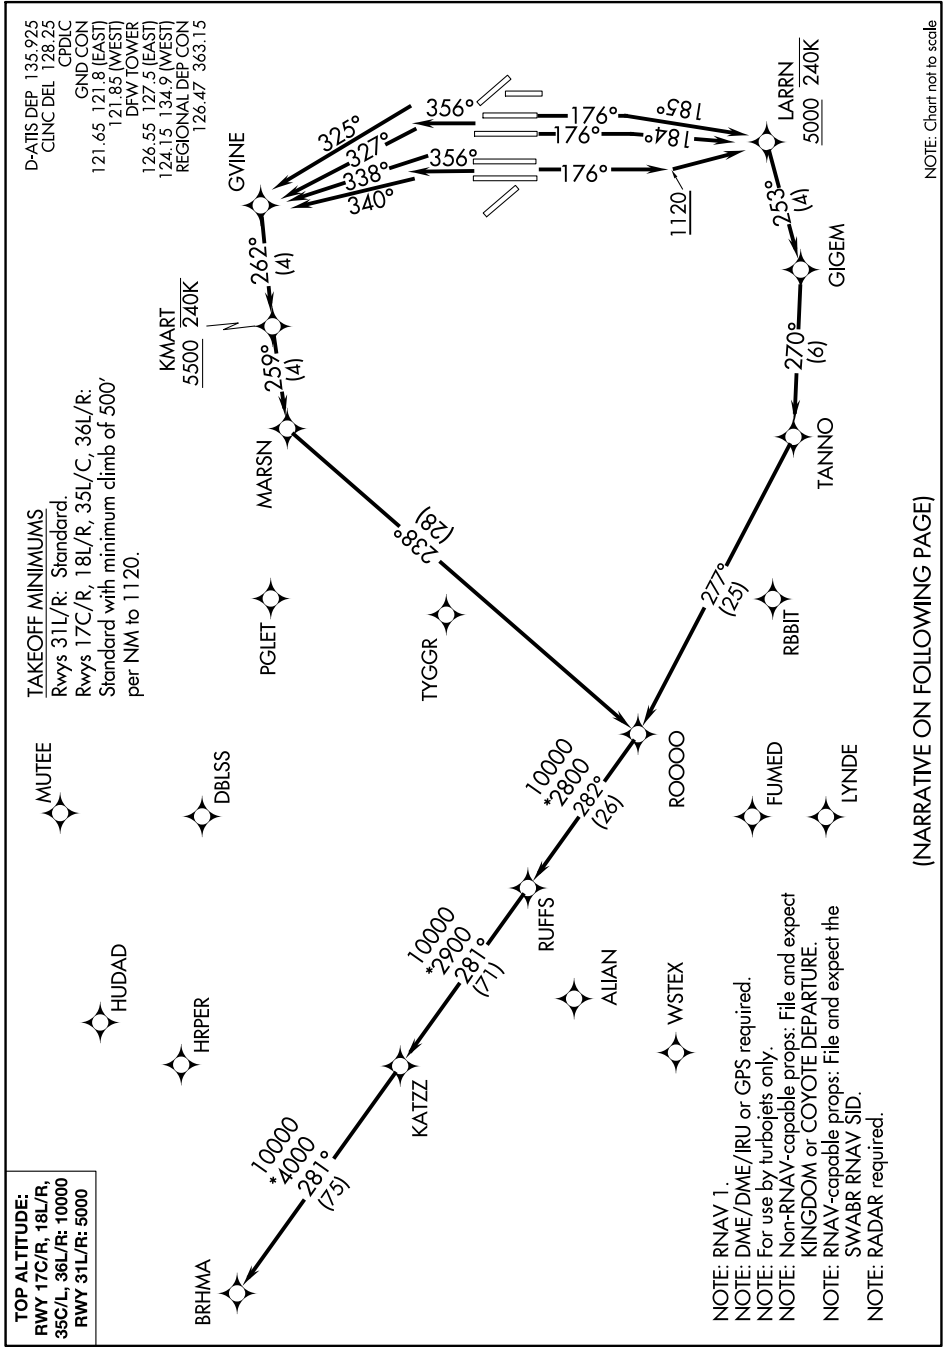

KATZZ TWO DEPARTURE (RNAV)

SC-2, 25 FEB 2021 to 25 MAR 2021

NOTE: Chart not to scale

(NARRATIVE ON FOLLOWING PAGE)

SC-2, 25 FEB 2021 to 25 MAR 2021

KATZZ TWO DEPARTURE (RNAV)