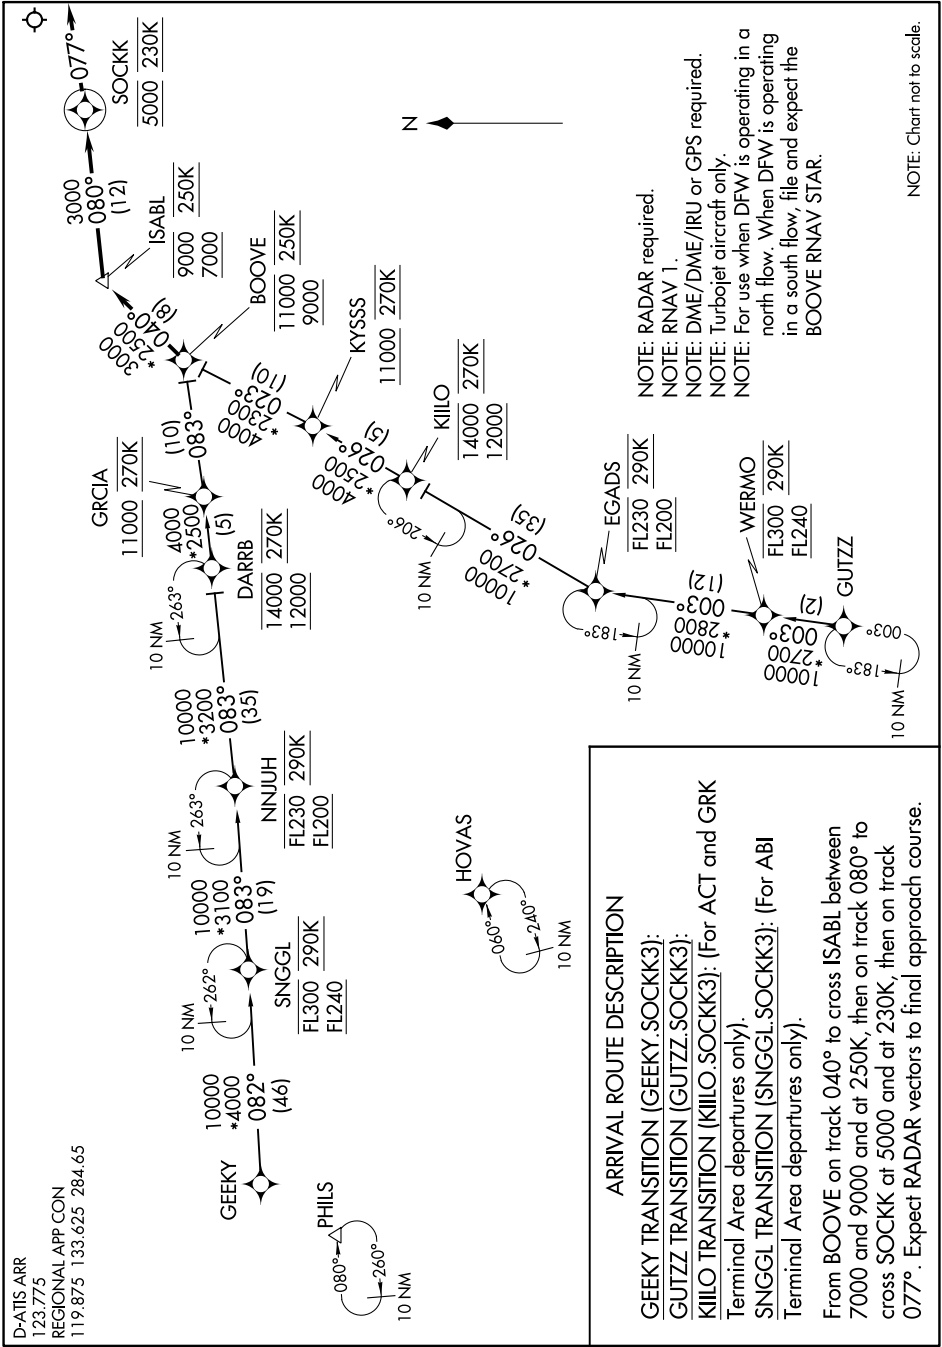

(BOOVE.SOCKK3) 17117

SOCKK THREE ARRIVAL (RNAV)

AL-6039 (FAA)

DALLAS-FORT WORTH INTL (DFW)
DALLAS-FORT WORTH, TEXAS

SC-2, 25 FEB 2021 to 25 MAR 2021

SOCKK THREE ARRIVAL (RNAV)

(BOOVE.SOCKK3) 26MAY16

SC-2, 25 FEB 2021 to 25 MAR 2021

DALLAS-FORT WORTH, TEXAS
DALLAS-FORT WORTH INTL (DFW)