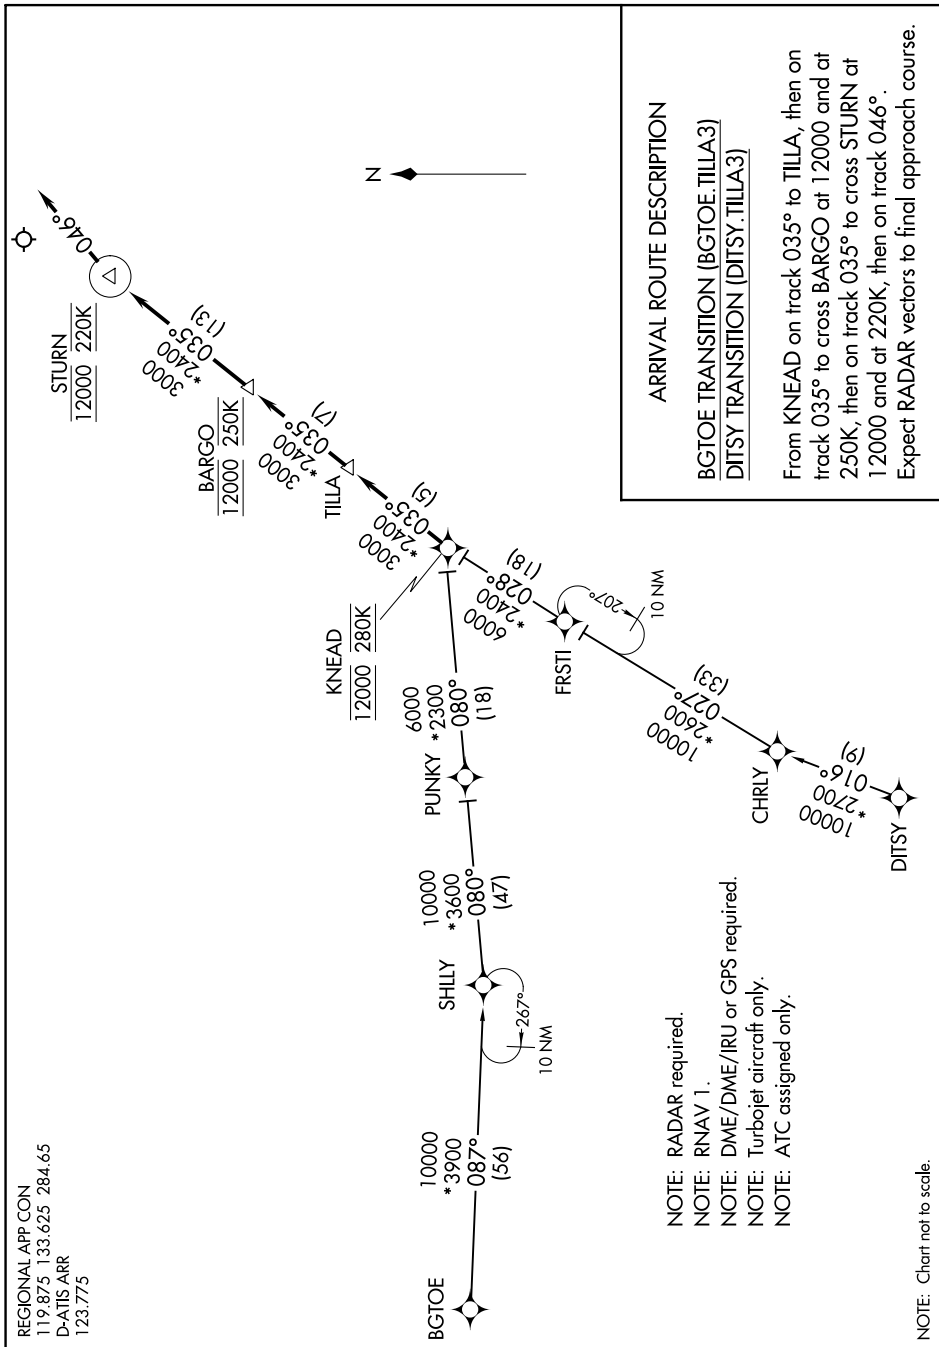

TILLA THREE ARRIVAL (RNAV)

SC-2, 25 FEB 2021 to 25 MAR 2021

REGIONAL APP CON
119.875 133.625 284.65
D-ATIS ARR
123.775

TILLA THREE ARRIVAL (RNAV)

(KNEAD.TILLA3) 31MAR16

SC-2, 25 FEB 2021 to 25 MAR 2021